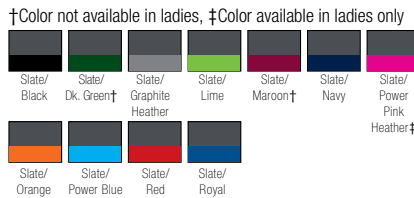

Augusta® Record Setter Pullover

LIST PRICE (blank) **$33⁹⁰** GOLD DISCOUNT PRICE (blank) **$23⁷³**

Qualifying order discounts & customization options. See pgs. 22-23

- 100% poly knit interlock
- Contrasting front panel for a pop of color
- Pullover style with quarter zip with zipper garage
- Includes hidden possession pocket

SIZES: Adult XS - 3X Ladies XS - 2X
(Add $2 for 2X, $4 for 3X)

ADULT #: 3620 LADIES #: 3622