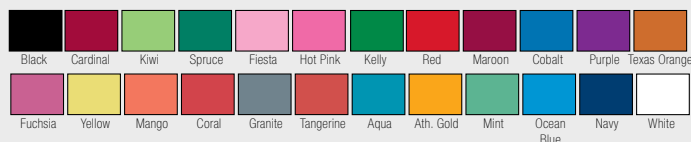

Pennant® Billboard Crews

LIST PRICE (blank)
$23⁹⁰

GOLD DISCOUNT PRICE (blank)
$16⁷³

**Call & Ask About
Glitter Printing!**

Qualifying order discounts & customization options. See pgs. 22-23

- 100% ultra-soft, heavyweight cotton
- Super-wide back panel for jumbo decoration options
- Rib knit collar & cuffs
- Relaxed, oversized fit for an ultra-cute look

SIZES: Adult XS - 2X

(Add $2 for 2X)

ADULT #: 7170