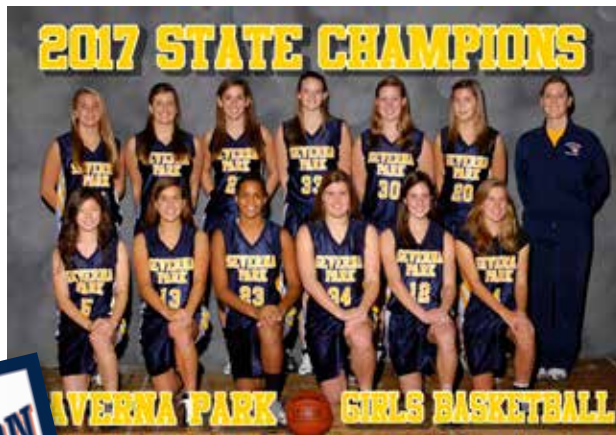

Custom Banners

QUANTITY	SIZE	6-11	12-24	25-72	73+
Discount		10%	20%	30%	40%
#009185 List: $24.99	2' X 4'	$22.49	$19.99	$17.49	$14.99
#009186 List: $34.99	3' X 5'	$31.49	$27.99	$24.49	$20.99
#009192 List: $44.99	3' X 6'	$40.49	$35.99	$31.49	$26.99
#009188 List: $54.99	4' X 6'	$49.49	$43.49	$38.49	$32.99
#009284 List: $65.99	3' X 10'	$59.39	$52.79	$46.19	$39.59
#009189 List: $69.99	4' X 8'	$62.99	$55.99	$48.99	$41.99

- Free Artwork! Unlimited Colors!
- High quality PRINTED banners!
- Not a cheap appliqué!
- Heavy-duty 13 oz. vinyl material lasts season-after-season
- FREE hanging grommets
- Reinforced taped hems
- For indoor or limited outdoor use
- Flame retardant

For custom size banners, please call for a price quote. Quantity discounts available for larger orders! Call for more information!

TO ORDER: Specify Item #BN, banner size, straight or V-bottom (if applicable), custom wording, mascot (if applicable), background color, print color(s), quantity. Ships in 7-10 working days after artwork is approved.

FOR PHOTO BANNERS: Please email (preferred) or send highest resolution photo available; professional team photos work best.

**UNLIMITED COLORS!
UNLIMITED POSSIBILITIES!**

**CALL FOR INFO
ON OUR PARADE
BANNERS!**