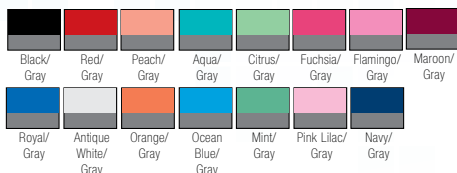

Pennant® Raglan Crewneck

LIST PRICE (blank)
$1390

GOLD DISCOUNT PRICE (blank)
$973

Qualifying order discounts & customization options. See pgs. 22-23

- 60% cotton / 40% poly lightweight heathered fan jersey
- Features a high-low cut hem
- Contrasting medium gray raglan sleeves & collar
- Ladies engineered cut and fit

SIZES: Ladies XS - 2X

(Add $2 for 2X)

LADIES #: 5217