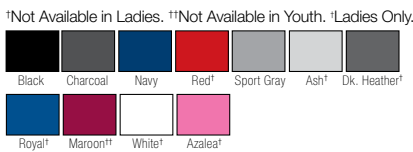

Gildan® Open Bottom Sweatpant

LIST PRICE (blank) **$15.00**
GOLD DISCOUNT PRICE (blank) **$10.50**

Qualifying order discounts & customization options. See pgs. 22-23

- 50% cotton / 50% poly blend fleece with elastic drawstring waistband
- Slightly tapered leg with open bottom

Sizes: Adult S - 5X; Ladies S - 2X; Youth S - XL
(Add $2 for 2X, $3 for 3X, $4 for 4X, $5 for 5X)
ADULT #: 18400 YOUTH #: 18400B $15.00
LADIES #: 18400FL $15.00