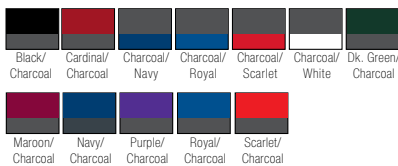

Alleson® Game Day Fleece Hoodie

LIST PRICE (blank) **$45⁰⁰** GOLD DISCOUNT PRICE (blank) **$31⁵⁰**

Qualifying order discounts & customization options. See pgs. 22-23

- 100% cationic colorfast poly performance fleece body with dura-stretch soft brushed back inserts
- Features raglan sleeves & self-material hidden internal pockets
- Drawstring neck (Adult only)

Sizes: Adult S - 3X Youth S - XL (Add $3 for 2X, $6 for 3X)
ADULT #: GFH3 YOUTH #: GFH3Y - $42.00