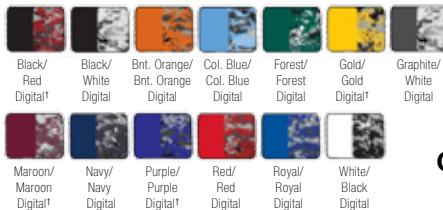

Badger® Digital Camo Hoodie

LIST PRICE (blank) **$52⁷⁵** GOLD DISCOUNT PRICE (blank) **$36⁹³**

Qualifying order discounts & customization options. See pgs. 22-23

- 100% poly moisture management
- Dye sublimated digital side & sleeve panel inserts
- Front pouch pocket with two hook & loop closure at top of pockets with headset opening

Sizes: Adult XS - 4X; Youth XS-XL

(Add $2 for 2X, $3 for 3X, $5 for 4X)

ADULT #: 1464 YOUTH #: 2464

(† Colors not available in youth)

Coordinating tee & short available! Check them out at sportdecals.com!