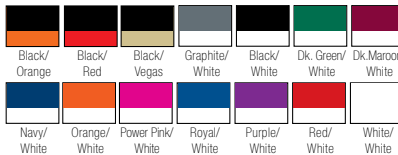

- 100% poly grid mock mesh
- 1" x 1" rib knit mitered V-neck collar & set-in sleeves
- Back yoke large enough for embellishment
- Contrasting color insert, piping and collar
- Side vents

SIZES: Ladies XS - 2X; Girls S - L, Adult S - 3X; Youth XS - L

(Add $2 for 2X, $3 for 3X)

LADIES #: 262 GIRLS #: 263 - $17.00 ADULT #: 260 - $21.00 YOUTH #: 261 - $19.00