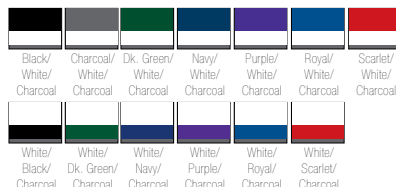

WARRIOR® ULTRA- LIGHTWEIGHT LAX SHORT

#K275

LIST PRICE (blank)

$46⁰⁰

GOLD DISCOUNT PRICE (blank)

$32²⁰

Qualifying order discounts & customization options. See pgs 34-35.

- 81% cationic poly / 19% spandex, ultra-lightweight fabric with moisture wicking fibers
- Antimicrobial & no pull, grabbing reduction treatment
- Eye catching contrasting die cut side inserts with Charcoal mesh backing for increased breathability
- Features 2½" covered elastic waist on front & side
- 2½" exposed Charcoal elastic on back of waist

Sizes: Adult S - 2X*, Youth S - L (#K275Y $44.00)

*Add $4 per 2X