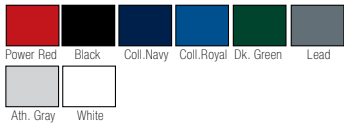

SPORTSMAN® KNIT BEANIE

#SP08
#SP12

LIST PRICE (blank)
$5.00

GOLD DISCOUNT PRICE (blank)
$3.50

Qualifying order discounts & customization option
See pgs. 34-35