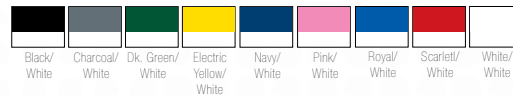

Qualifying order discounts & customization options. See pgs 34-35.

1. 100% extreme motion flat knit cationic poly with moisture wicking fibers
   - Features an ultra-flattering A-line cut & sleek contrasting piping
   - 1¼" covered elastic waist with inside drawstring for a perfect fit
   - White is lined with moisture wicking tricot liner
2. Sizes: Ladies XS - XL, Girls S - L (#F309WY $27.00)