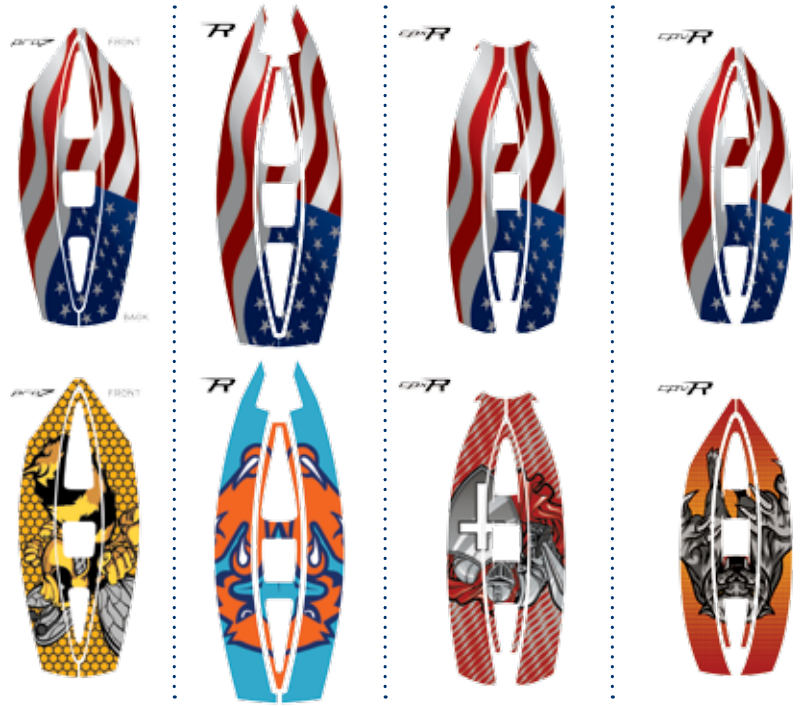

EXTREME LACROSSE HELMET TOPPER

QUANTITY	6-11	12-24	25-72	73+
Discount	10%	20%	30%	40%
List: $7.00	$6.30	$5.60	$4.90	$4.20

- Eye catching lacrosse center helmet decals are sure to make your team stand out on the field
- Made from thick 20-mil vinyl that will not fade or crack
- Includes vent hole cover
- Customize for the perfect look! Want to use your mascot? No problem!
- All the most popular helmet styles available!
- Your choice of 3 print colors! Want more? No problem! Just add $.25 per additional color

TO ORDER: Specify Item #VSLX-MEXT; color(s) (see color chart below); quantity. Ships in 5 working days or less after artwork is approved. 4 stripes per sheet. Minimum quantity: 6 sets per helmet style. Must specify center vent with stripes. Add $.25 per additional color. Add $1 per decal for HDHD®

**NEED DECALS TOMORROW?
CALL US TODAY!**