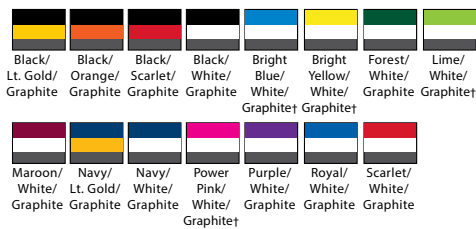

ADIDAS® KNIT CAP

#KZC01
#KZC02

LIST PRICE (blank)
$7.00

GOLD DISCOUNT PRICE (blank)
$4.90

Qualifying order discounts & customization option
See pgs. 34-35

- 100% acrylic yarn
- Classic beanie style cap
- Contrasting embroidered Adidas® logo on back

Sizes: One Size

SPORTSMAN® KNIT BEANIE

#SP08
#SP12

LIST PRICE (blank)
$5.00

GOLD DISCOUNT PRICE (blank)
$3.50

Qualifying order discounts & customization option
See pgs. 34-35

- 100% acrylic knit
- Classic beanie cut and style
- 8" styling on cuffless & 12" on cuffed style

Sizes: One Size

†Color not available in SP12

AUGUSTA® PEP IT BEANIE

#6835

LIST PRICE (blank)
$13.90

GOLD DISCOUNT PRICE (blank)
$9.73

Qualifying order discounts & customization option
See pgs. 34-35

- 100% double layer acrylic knit
- Features three-color pom pom accent
- Striping detail on folding cuff
- Close fitting style
- Machine washable

Sizes: OS

HOLLOWAY® COMEBACK ACCESSORIES

Qualifying order discounts & customization options.
See pgs. 34-35

- 100% warm & ultra-plush acrylic rib-knit
- Sleek striped pattern
- Scarf features built-in hand warming pockets & sleek tassel detailing
- Gloves feature text touch screen knit on finger tips & ultra-warm double layered stretch cuffs
- Beanie includes tri-colored pom detailing with a folded bottom hem
- Trapper Beanie features soft Sherpa lining & two tassels

Sizes: One Size

Scarf (#223836 $21.00), Beanie (#223835 $17.00),

Gloves (#223838 $16.00), Trapper Beanie (#223823 $21.00)

Head Band (#223837 $11.00)

†Colors not available for the Trapper Beanie

MY SPIRITWEAR SHOPS™ FOR YOUR SCHOOL OR ORGANIZATION!

CALL TODAY and speak to your customer specialist for more information!
1 800-435-6110