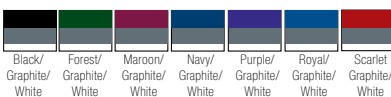

Sizes: Adult S - 3X*

*Add \$3 for 2X, \$6 for 3X

#CUSTOM

AUGUSTA® HOODED FLEECE LINED JACKET

#3280

LIST PRICE (blank)
\$47⁷⁰

GOLD DISCOUNT PRICE (blank)
\$33³⁹

Qualifying order discounts & customization options. See pgs. 34-35