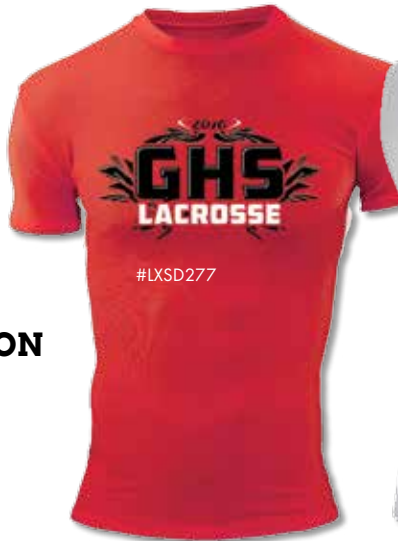

SHORT SLEEVE

#4621

LIST PRICE (blank)

\$24¹⁵

GOLD DISCOUNT PRICE (blank)
\$16⁹¹

Qualifying order discounts & customization options. See pgs. 34-35

Adult S - 3X*, Youth S - XL (#2621 \$21.30)
*Add \$2 per 2X, \$3 per 3X †Not available in youth