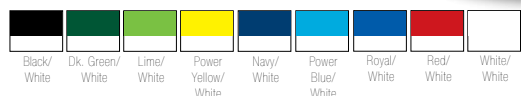

AUGUSTA® WINNING SCORE JERSEY

#9730

LIST PRICE (blank)

$21⁹⁰

GOLD DISCOUNT PRICE (blank)
$15³³

Qualifying order discounts & customization options. See pgs 34-35.

- 100% poly tricot mesh with poly dazzle shoulders & inserts
- Features flattering V-neck collar
- Contrasting shoulders & sides
- Collegiate cut with pad accommodation

Sizes: Adult S - 2X*, Youth S - L (#9731 $19.90)

*Add $2 per 2X

AUGUSTA® ORBIT SHORT

#2510

LIST PRICE (blank)

$21⁹⁰

GOLD DISCOUNT PRICE (blank)
$15³³

Qualifying order discounts & customization options. See pgs 34-35.

- 100% poly propelit micromesh with poly / spandex inserts
- Ultra-eye catching shatter print
- Comfort covered elastic waist with inside drawstring
- Includes side seam pockets
- Inseam: 9"

Sizes: Adult XS - 3X*

*Add $3 per 2X, $5 per 3X

AUGUSTA® TOP SCORE SHORT

#9735

LIST PRICE (blank)

$21⁹⁰

GOLD DISCOUNT PRICE (blank)
$15³³

Qualifying order discounts & customization options. See pgs 34-35.

- 100% poly tricot mesh body
- 100% poly dazzle side inserts
- 100% poly tricot lining
- Features ultra-comfortable covered elastic waist with inside drawstring
- Sleek contrasting side inserts
- Inseam: 9"

Sizes: Adult S - 2X*, Youth S - L (#9736 $19.90)

*Add $2 per 2X

AUGUSTA® HIGH SCORE JERSEY

#9725

LIST PRICE (blank)

$21⁹⁰

GOLD DISCOUNT PRICE (blank)
$15³³

Qualifying order discounts & customization options. See pgs 34-35.

- 100% poly tricot mesh body
- 100% poly dazzle side inserts
- Features a rib knit V-neck collar & contrasting inserts on collar & sides
- Collegiate cut, designed to accommodate pads
- Conforms to NFHS regulations

Sizes: Adult S - 2X*, Youth S - L (#9726 $19.90)

*Add $2 per 2X

AUGUSTA® FACE OFF REVERSIBLE JERSEY

#9715

LIST PRICE (blank)

$13⁹⁰

GOLD DISCOUNT PRICE (blank)
$9⁷³