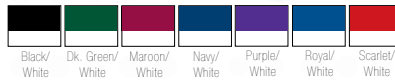

WARRIOR® VISION WARM-UP JACKET

#K980J

LIST PRICE (blank)

$65⁰⁰

GOLD DISCOUNT PRICE (blank)

$45⁵⁰

Qualifying order discounts & customization options. See pgs 34-35.

- 100% poly taffeta body & lightweight liner
- Full zip design with contrasting piping & inserts
- Features venting for added breathability
- Chest pocket with media port & two front pockets
- Unisex fit

Sizes: Adult XS - 3X*, Youth S - L (#K980JY $62.00)

*Add $3 per 2X, $6 per 3X

WARRIOR® VISION WARM-UP PANT

#K981P

LIST PRICE (blank)

$51⁰⁰

GOLD DISCOUNT PRICE (blank)

$35⁷⁰

Qualifying order discounts & customization options. See pgs 34-35.

- 100% poly taffeta body & lightweight liner
- Solid pant with sleek piping down side seams
- Features a 12" bottom side zipper & snap closure for a performance fit
- 1" covered elastic waist with inside drawstring
- Two zippered pockets

Sizes: Adult XS - 3X*, Youth S - L (#K981PY $48.00)

*Add $3 per 2X, $6 per 3X

WARRIOR® STORM WATER REPELLANT JACKET

#K900

LIST PRICE (blank)

$95⁰⁰

GOLD DISCOUNT PRICE (blank)

$66⁵⁰

Qualifying order discounts & customization options. See pgs 34-35.

- 100% microfiber poly with breathable, water repellant coating
- 100% moisture wicking mesh poly liner
- Features venting for increased breathability
- Full front zip with inside weather flap
- Stand-up collar design with fleece liner
- Two front pockets & chest pocket with media port, plus inside pocket

Sizes: Adult XS - 3X*, Youth S - L (#K900Y $93.00)

*Add $4 per 2X, $8 per 3X

†Colors not available in youth

WARRIOR® STORM WATER REPELLANT PANT

#K901P

LIST PRICE (blank)

$64⁰⁰

GOLD DISCOUNT PRICE (blank)

$44⁸⁰

Qualifying order discounts & customization options. See pgs 34-35.