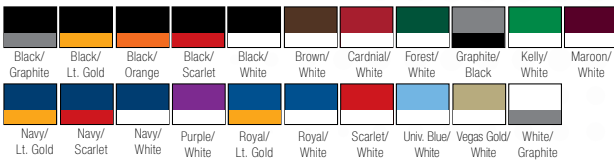

SAVE UP TO 30% GOLD LEVEL DISCOUNTS!

ADIDAS® CLIMALITE® SELECT POLO

#1893

LIST PRICE (blank) **$40⁰⁰**

GOLD DISCOUNT PRICE (blank) **$28⁰⁰**

Qualifying order discounts & customization options. See pgs. 34-35

- 100% poly jacquard
- Features an ultra-sleek three strip detail on body fabric
- Dyed to match buttons
- Embroidered Adidas® logo

Sizes: Adult S - 2X, 3X, 4XLT*, Ladies XS - 2X (#1892)

*Add $5 for 3X and 4XLT

HOLLOWAY® LADIES AVENGER SHORT SLEEVE POLO

#222730

LIST PRICE (blank) **$33⁰⁰**

GOLD DISCOUNT PRICE (blank) **$23¹⁰**

Qualifying order discounts & customization options. See pgs. 34-35

#EMBFR21

- Dry-Excel™ performance fabric
- Features a horizontal textured stripe with high mechanical stretch
- Includes snag resistant technology
- V-neck with a contoured hem
- Classic cut and fit

Sizes: Ladies XS - 3X*, Adult S - 4X* (#222530 $33.00)

*Add $4 for 2X, $7 for 3X, $10 for 4X

HOLLOWAY® AVENGER LONG SLEEVE POLO

#222532

LIST PRICE (blank) **$44⁰⁰**

GOLD DISCOUNT PRICE (blank) **$30⁸⁰**

Qualifying order discounts & customization options. See pgs. 34-35

#EMBLAX05

- Dry-Excel™ performance fabric
- Features a horizontal textured stripe with high mechanical stretch
- Includes snag resistant technology
- Long sleeve sport shirt polo design
- Classic cut and fit

Sizes: Adult S - 4X*

*Add $4 for 2X, $7 for 3X, $10 for 4X

ALLESON® GAMEDAY PRESS CONFERENCE POLO

#GPL2

LIST PRICE (blank) **$29⁰⁰**

GOLD DISCOUNT PRICE (blank) **$20³⁰**

Qualifying order discounts & customization options. See pgs. 34-35

- 100% extreme microfiber cationic colorfast poly
- Contrasting inserts along side seams & on back
- Three button placket
- Features straight hemmed bottom and sleeve ends

Sizes: Adult XS - 4X*, Ladies XS - 2X* (#GPL2W)

*Add $3 for 2X, $6 for 3X, $9 for 4X