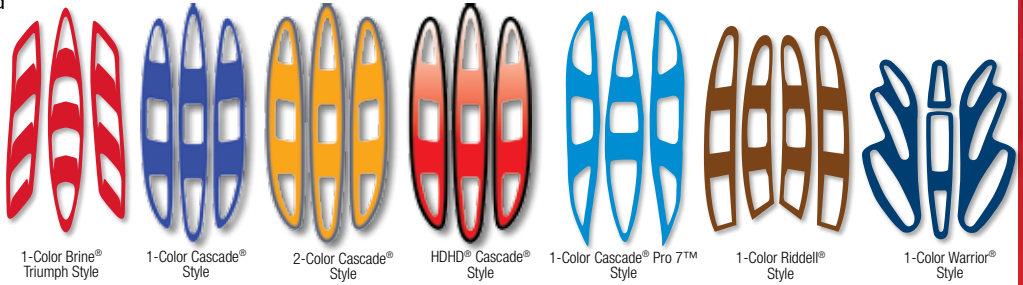

WRAPAROUND BACKPANELS

- Contour-cut to fit the back of the helmet
- Available in several styles to fit most popular lacrosse helmet models