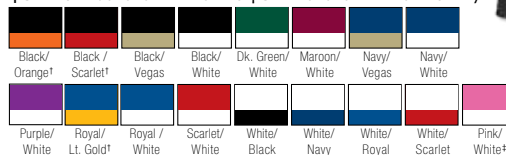

SAVE UP TO 30% GOLD LEVEL DISCOUNTS!

ADIDAS® CLIMALITE® SELECT POLO

#1893

LIST PRICE (blank) **$40⁰⁰**

GOLD DISCOUNT PRICE (blank) **$28⁰⁰**

Qualifying order discounts & customization options. See pgs. 34-35

- 100% poly jacquard
- Features an ultra-sleek three strip detail on body fabric
- Dyed to match buttons
- Embroidered Adidas® logo

Sizes: Adult S - 2X, 3X, 4XLT*, Ladies XS - 2X (#1892)

*Add $5 for 3X and 4XLT

HOLLOWAY® LADIES AVENGER SHORT SLEEVE POLO

#222730

LIST PRICE (blank) **$33⁰⁰**

GOLD DISCOUNT PRICE (blank) **$23¹⁰**

Qualifying order discounts & customization options. See pgs. 34-35

#EMBFR21

- Dry-Excel™ performance fabric
- Features a horizontal textured stripe with high mechanical stretch
- Includes snag resistant technology
- V-neck with a contoured hem
- Classic cut and fit

Sizes: Ladies XS - 3X*, Adult S - 4X* (#222530 $33.00)

*Add $4 for 2X, $7 for 3X, $10 for 4X

HOLLOWAY® AVENGER LONG SLEEVE POLO

#222532

LIST PRICE (blank) **$44⁰⁰**

GOLD DISCOUNT PRICE (blank) **$30⁸⁰**

Qualifying order discounts & customization options. See pgs. 34-35

#EMBLAX05

- Dry-Excel™ performance fabric
- Features a horizontal textured stripe with high mechanical stretch
- Includes snag resistant technology
- Long sleeve sport shirt polo design
- Classic cut and fit

Sizes: Adult S - 4X*

*Add $4 for 2X, $7 for 3X, $10 for 4X

ALLESON® GAMEDAY PRESS CONFERENCE POLO

#GPL2

LIST PRICE (blank) **$29⁰⁰**

GOLD DISCOUNT PRICE (blank) **$20³⁰**

Qualifying order discounts & customization options. See pgs. 34-35

- 100% extreme microfiber cationic colorfast poly
- Contrasting inserts along side seams & on back
- Three button placket
- Features straight hemmed bottom and sleeve ends

Sizes: Adult XS - 4X*, Ladies XS - 2X* (#GPL2W)

*Add $3 for 2X, $6 for 3X, $9 for 4X