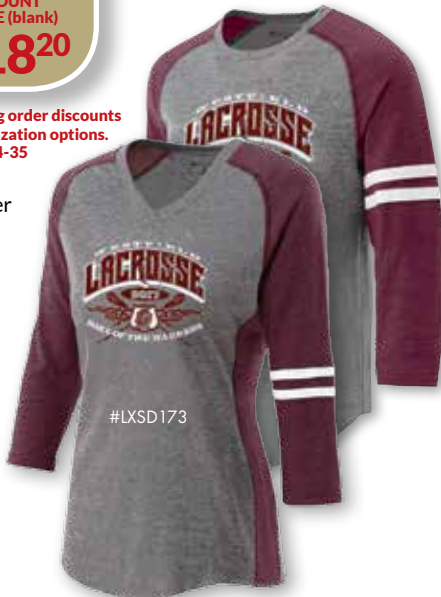

HOLLOWAY® FIELDER / APPLAUD SHIRT

#229523

LIST PRICE (blank)

$26⁰⁰

GOLD DISCOUNT PRICE (blank)

$18²⁰

Qualifying order discounts & customization options. See pgs 34-35

- Tri-blend Vintage Heather 50% poly / 37% cotton / 13% rayon
- Contrasting ¾ sleeve with stripe
- Raw edged bib hem with contrasting cover-stitch
- Ladies fit features a sleek V-neck & side color blocking design

Sizes: Adult S - 3X*,

Ladies XS - 2X* (#229345)

*Add $2 for 2X, $3 for 3X

†Only available in ladies

PENNANT® RALLY JERSEY

#5215

LIST PRICE (blank)

$15⁹⁰

GOLD DISCOUNT PRICE (blank)

$11¹³

Qualifying order discounts & customization options. See pgs 34-35

- 60% cotton / 40% poly jersey fabric
- Features sleek white striping detail on ¾ length sleeves
- Ladies engineered fit with longer body length
- Flattering hi-lo curved cut bottom hem

Sizes: Ladies XS - 2X*

*Add $2 for 2X