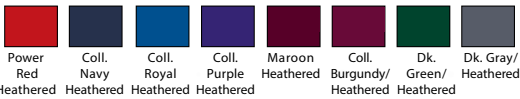

- 100% poly tech fleece
- Feature rib collar & cuffs & contrasting onix collar facing liner
- Includes matte silver Climawarm® heat transfer at back right hem
- White embroidered Adidas® logo on sleeve

Sizes: Adult XS - 2X, 3X, 4XLT*

*Add $5 per 3X, 4XLT