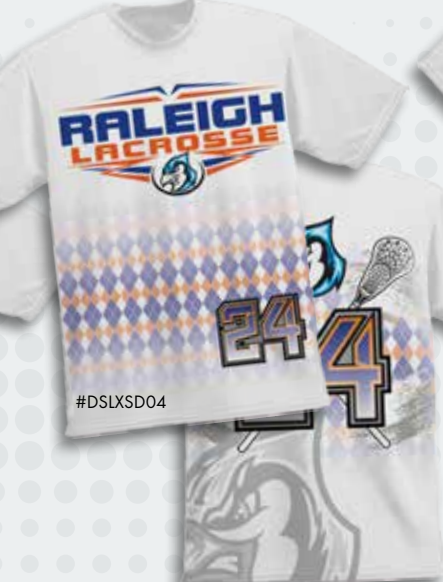

Sizes: Adult XS - 4X*, Youth XS - XL (#5200 \$8.85), Ladies XS - 2X* (#5600 8.85)

*Add \$2 per 2X, \$3 per 3X, \$5 per 4X

VAPOR® TRADITIONAL SHIRT

#A1SJBB

LIST PRICE (blank)
\$1138

GOLD DISCOUNT PRICE (blank)
\$796

Qualifying order discounts & customization options. See pgs 34-35

- 100% spun poly
- Classic short sleeve performance crewneck t-shirt with a soft traditional feel!
- Available in adult, youth and ladies

Sizes: Adult XS - 5X*, Youth S - L (#A3SJBB \$9.98), Ladies XS - 2X* (#A2LJBC \$14.15)

*Add \$2 per 2X, \$3 per 3X, \$5 per 4X, \$6 per 5X

#DSLXSD01

#DSLXSD04

#DSLXSD05

CUSTOM DYE SUBLIMATED VAPOR® ARM SLEEVE