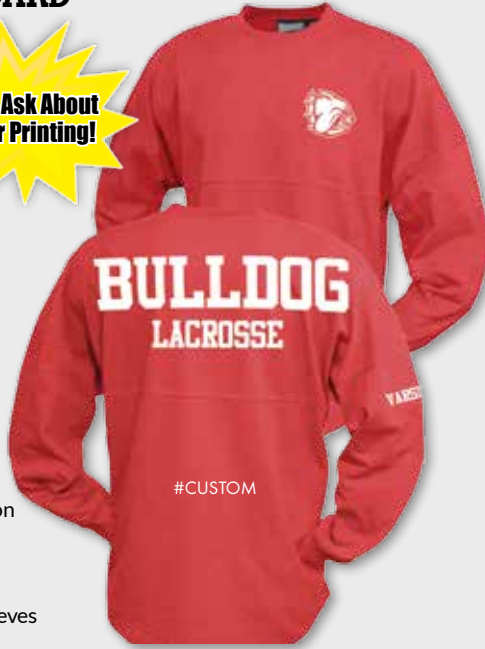

PENNANT® BILLBOARD CREWS

#7170

LIST PRICE (blank)

$23⁹⁰

**Call & Ask About
Glitter Printing!**

GOLD DISCOUNT PRICE (blank)

$16⁷³

Qualifying order discounts & customization options. See pgs 34-35

- 100% soft heavyweight cotton
- Ultra-cute crew with relaxed oversized fit
- Two personal platforms on sleeves

Sizes: Adult XS - 2X*

Youth M - L (#Y7170 $22.90)

*Add $2 for 2X