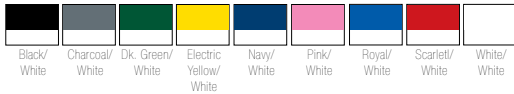

BRINE® LADIES LACROSSE RACERBACK JERSEY

#F109W

LIST PRICE (blank)
$29⁰⁰

GOLD DISCOUNT PRICE (blank)
$20³⁰

CUSTOMIZE APPAREL ONLINE!
UNIFORMS, TEES, DECALS & MORE!
PUT YOUR TEAM IN THE #1 SPOT!
WWW.TEAMWEAR1.COM

Qualifying order discounts & customization options. See pgs 34-35.

- 100% extreme motion flat knit cationic poly with moisture wicking fibers
- Jersey features flattering racerback design with mitered V-neck construction
- Complies with federation rules
- Features sleek contrasting piping

Sizes: Ladies XS - XL, Girls S - L (#F109WY $27.00)

BRINE® LADIES COLLEGIATE CUT REVERSIBLE JERSEY

#F561W

LIST PRICE (blank)
$12⁰⁰

GOLD DISCOUNT PRICE (blank)
$840

BRINE® LADIES LACROSSE GAME KILT

#F309W

LIST PRICE (blank)
$29⁰⁰

GOLD DISCOUNT PRICE (blank)
$20³⁰

Qualifying order discounts & customization options. See pgs 34-35.

1. 100% extreme motion flat knit cationic poly with moisture wicking fibers
   - Features an ultra-flattering A-line cut & sleek contrasting piping
   - 1¼" covered elastic waist with inside drawstring for a perfect fit
   - White is lined with moisture wicking tricot liner
2. Sizes: Ladies XS - XL, Girls S - L (#F309WY $27.00)

Qualifying order discounts & customization options. See pgs 34-35.

- 100% mesh poly
- Moisture wicking performance fabric
- Double-thick body with racerback sleeveless cut
- Waist length reversible design

Sizes: Ladies XS/S, M/L, XL

THE MORE YOU SPEND | THE MORE YOU SAVE!!!
DISCOUNTS ARE OFF BOTH item & customization
go to pgs. 34-35

MY SPIRITWEAR SHOPS™ FOR YOUR SCHOOL OR ORGANIZATION!

CALL TODAY and speak to your customer specialist for more information!
1 800-460-0539