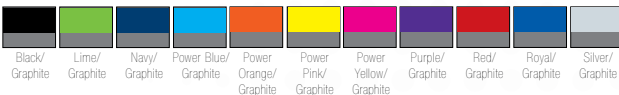

- 84% poly / 16% spandex knit with 94% poly / 6% spandex maze mesh back panel
- Odor resistant moisture wicking fabric
- Ladies engineered fit
- Four-way stretch fabric for added range of motion
- V-neck, racerback cut with sleeveless design

Sizes: Ladies XS - 2X*,

*Add $2 per 2X