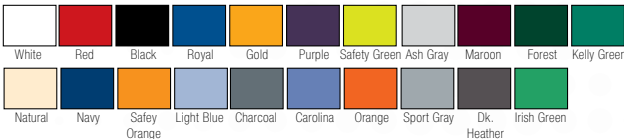

LIST PRICE
\$33.30

TEAM / P.E. PACKS

HUGE Savings with Larger Quantities!
 Buying over 72 packs? Take \$2 off per pack!

Popular T-Shirt Colors

Popular Mesh Short Colors

More colors available. Go to sportdecals.com