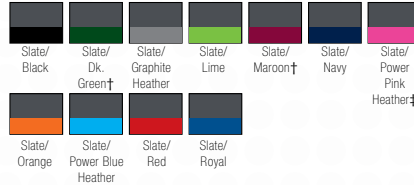

AUGUSTA® RECORD SETTER PULLOVER

#3620

LIST PRICE (blank)
$33⁹⁰

GOLD DISCOUNT PRICE (blank)
$23⁷³

Qualifying order discounts & customization options. See pgs. 34-35

- 100% poly knit interlock
- Contrasting front panel for a pop of color
- Pullover style with quarter zip with zipper garage
- Includes hidden possession pocket

Sizes: Adult XS - 3X*, Ladies XS - 2X* (#3622)

*Add $2 per 2X, $4 per 3X

†Color not available in ladies, ‡Color available in ladies only