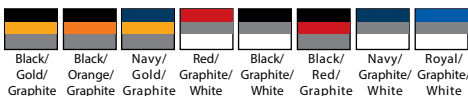

ADIDAS® KNIT CAP

#KZC01
#KZC02

LIST PRICE (blank)
$7.00

GOLD DISCOUNT PRICE (blank)
$4.90

Qualifying order discounts & customization option
See pgs. 34-35

- 100% acrylic yarn
- Classic beanie style cap
- Contrasting embroidered Adidas® logo on back

Sizes: One Size

SPORTSMAN® KNIT BEANIE

#SP08
#SP12

LIST PRICE (blank)
$5.00

GOLD DISCOUNT PRICE (blank)
$3.50

Qualifying order discounts & customization option
See pgs. 34-35

- 100% acrylic knit
- Classic beanie cut and style
- 8" styling on cuffless & 12" on cuffed style

Sizes: One Size

†Color not available in SP12

AUGUSTA® PEP IT BEANIE

#6835

LIST PRICE (blank)
$13.90

GOLD DISCOUNT PRICE (blank)
$9.73

Qualifying order discounts & customization option
See pgs. 34-35

- 100% double layer acrylic knit
- Features three-color pom pom accent
- Striping detail on folding cuff
- Close fitting style
- Machine washable

Sizes: OS

HOLLOWAY® COMEBACK ACCESSORIES

Qualifying order discounts & customization options.
See pgs. 34-35

- 100% warm & ultra-plush acrylic rib-knit
- Sleek striped pattern
- Scarf features built-in hand warming pockets & sleek tassel detailing
- Gloves feature text touch screen knit on finger tips & ultra-warm double layered stretch cuffs
- Beanie includes tri-colored pom detailing with a folded bottom hem
- Trapper Beanie features soft Sherpa lining & two tassels

Sizes: One Size

Scarf (#223836 $21.00), Beanie (#223835 $17.00),

Gloves (#223838 $16.00), Trapper Beanie (#223823 $21.00)

Head Band (#223837 $11.00)

†Colors not available for the Trapper Beanie

MY SPIRITWEAR SHOPS™ FOR YOUR SCHOOL OR ORGANIZATION!

CALL TODAY and speak to your customer specialist for more information!
1 800-435-6110