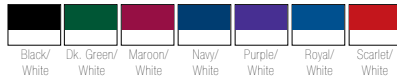

WARRIOR® FUSION REVERSIBLE GAME JERSEY

#K154R

LIST PRICE (blank)

$40⁰⁰

GOLD DISCOUNT PRICE (blank)

$28⁰⁰

Qualifying order discounts & customization options. See pgs 34-35.

- 100% mesh poly
- Moisture wicking performance fabric
- Double-thick body
- Waist length reversible design with V-neck collar
- Sleek contrasting inserts throughout

Sizes: Adult S/M, L/XL, 2X/3X*, Youth S/M, L/XL (#K154Y $38.00)

*Add $4 per 2X

WARRIOR® FUSION REVERSIBLE GAME SHORT

#K254R

LIST PRICE (blank)

$38⁰⁰

GOLD DISCOUNT PRICE (blank)

$26⁶⁰

Qualifying order discounts & customization options. See pgs 34-35.

- 800% mesh poly
- Moisture wicking performance fabric
- Double-thick body with collegiate cut
- Sleek contrasting side inserts
- 1½" covered elastic waist with inside drawstring for perfect fit
- Inseam: 9"

Sizes: Adult S - 2X*, Youth S - L (#K254RY $36.00)

*Add $4 per 2X

WARRIOR® ULTRA- LIGHTWEIGHT LAX JERSEY

#K175

LIST PRICE (blank)

$48⁰⁰

GOLD DISCOUNT PRICE (blank)

$33⁶⁰

Qualifying order discounts & customization options. See pgs 34-35.

- 81% cationic poly / 19% spandex, ultra-lightweight fabric with moisture wicking fibers
- Antimicrobial & no pull, grabbing reduction treatment
- Complies with federation rules
- Features new elusive cut for a slightly tighter fit & shorter sleeves
- Eye catching contrasting die cut side inserts with Charcoal mesh backing for increased breathability

Sizes: Adult S - 2X*, Youth S - XL (#K175Y $46.00)

*Add $4 per 2X

(See right for colors)