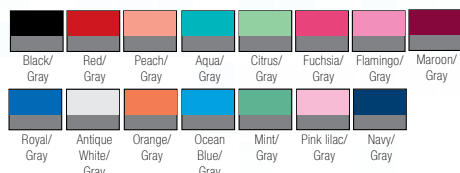

Pennant® Raglan Crewneck

LIST PRICE (blank)
$13⁹⁰

GOLD DISCOUNT PRICE (blank)
$973

Qualifying order discounts & customization options. See pgs. 22-23

- 60% cotton / 40% poly lightweight heathered fan jersey
- Features a high-low cut hem
- Contrasting medium gray raglan sleeves & collar
- Ladies engineered cut and fit

SIZES: Ladies XS - 2X*
(*Add $2 for 2X)
LADIES #: 5217