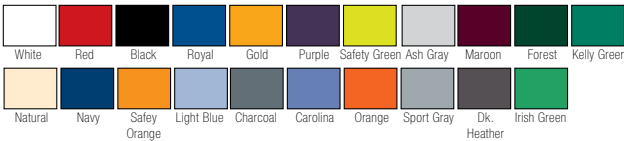

LIST PRICE
\$33.30

HUGE Savings with Larger Quantities!
 Buying over 72 packs? Take \$2 off per pack!

Popular T-Shirt Colors

Popular Mesh Short Colors

More colors available. Go to sportdecals.com

Ordering Information: