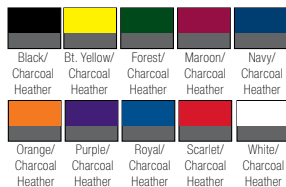

Holloway® Ladies Ration Hoodie

LIST PRICE (blank) **$35⁰⁰**
GOLD DISCOUNT PRICE (blank) **$24⁵⁰**

Qualifying order discounts & customization options. See pgs. 22-23

- 60% cotton / 40% poly soft sweatshirt fleece
- Fully lined hood with jersey & thick drawstring with metal eyelets & tips
- Front pouch pocket
- Wide, chunky rib cuffs & bottom hem

Sizes: Ladies XS - 3X* (*Add $2 for 2X, $3 for 3X)

LADIES #: 229378