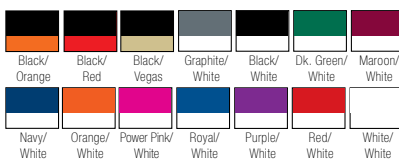

- 100% poly grid mock mesh
- 1" x 1" rib knit mitered V-neck collar & set-in sleeves
- Back yoke large enough for embellishment
- Contrasting color insert, piping and collar
- Side vents

SIZES: Adult S - 3X*, Youth XS - L, Ladies XS - 2X*, Girls S - L
(*Add $2 for 2X, $3 for 3X)
ADULT #: 260 YOUTH #: 261 - $19.00 LADIES #: 262 - $19.00 GIRLS #: 263 - $17.00