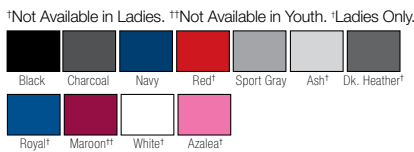

Gildan® Open Bottom Sweatpant

LIST PRICE (blank) **$1500**
GOLD DISCOUNT PRICE (blank) **$1050**

Qualifying order discounts & customization options. See pgs. 22-23

- 50% cotton / 50% poly blend fleece with elastic drawstring waistband
- Slightly tapered leg with open bottom

Sizes: Adult S - 5X*, Ladies S - 2X*, Youth S - XL
(*Add $2 for 2X, $3 for 3X, $4 for 4X, $5 for 5X)
ADULT #: 18400 YOUTH #: 18400B
LADIES #: 18400FL