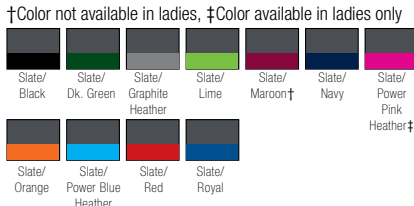

Augusta® Record Setter Pullover

LIST PRICE (blank) **$33⁹⁰** GOLD DISCOUNT PRICE (blank) **$23⁷³**

Qualifying order discounts & customization options. See pgs. 22-23

- 100% poly knit interlock
- Contrasting front panel for a pop of color
- Pullover style with quarter zip with zipper garage
- Includes hidden possession pocket

SIZES: Adult XS - 3X* Ladies XS - 2X*
(*Add $2 for 2X, $4 for 3X)

ADULT #: 3620 LADIES #: 3622