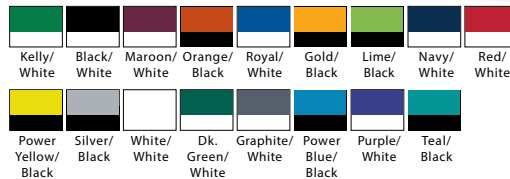

AUGUSTA® LIGHTNING JERSEY

#1600

LIST PRICE (blank)
$15⁰⁰

GOLD DISCOUNT PRICE (blank)
$10⁵⁰

Qualifying order discounts & customization option
See pgs. 26-27

- 100% poly wicking knit
- Features a self-fabric V-neck collar & set-in sleeves
- Sleek contrasting sleeve & collar

Sizes: Adult S - 3X*, Youth 2XS - L (#1601 $13)

*Add $2 per 2X, $3 per 3X

SEE COMPLETE CUSTOMIZATION OPTIONS ON PAGE 27
TEAM NAMES, NUMBERS, MASCOTS & MORE!

AUGUSTA® LIGHTNING SHORT

#1605

LIST PRICE (blank)
$13⁹⁰

GOLD DISCOUNT PRICE (blank)
$9⁷³

Qualifying order discounts & customization option
See pgs. 26-27

- 100% poly wicking knit
- Covered elastic waist with inside drawstring
- Contrasting color side, bottom & bottom back inserts for an eye catching design
- Adult inseam: 8", youth inseam is graded

Sizes: Adult S - 3X*, Youth 2XS - L (#1606 $11.90)

*Add $2 per 2X, $3 per 3X

SAVE UP TO 40% PLATINUM LEVEL DEEP DISCOUNTS!

AUGUSTA® ATTACKING THIRD JERSEY

#1620

LIST PRICE (blank)
$11⁹⁰

GOLD DISCOUNT PRICE (blank)
$8³³

Qualifying order discounts & customization option
See pgs. 26-27

- 100% moisture wicking poly knit
- Crew neck collar cut
- Ultra-sleek contrasting striping
- A go-to soccer jersey!

Sizes: Adult S - 2X*, Youth 2XS - L (#1621 $11.90)

*Add $2 per 2X

AUGUSTA® ATTACKING THIRD SHORT

#1622

LIST PRICE (blank)
$13⁰⁰

GOLD DISCOUNT PRICE (blank)
$9¹⁰

Qualifying order discounts & customization option
See pgs. 26-27

- 100% moisture wicking poly knit
- Features covered elastic waist with inside drawstring for a perfect fit
- Ultra-sleek contrasting striping
- Inseam: 8"

Sizes: Adult S - 2X*, Youth 2XS - L (#1623 $11.00)

*Add $2 per 2X