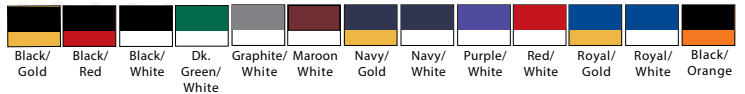

SAVE UP TO 40% PLATINUM LEVEL DISCOUNTS!

AUGUSTA® AVAIL JACKET

#3500

LIST PRICE (blank)

$35⁹⁰

GOLD DISCOUNT PRICE (blank)

$25¹³

Qualifying order discounts & customization option See pgs. 26-27

- 100% micro poly outer shell
- 100% poly taffeta lining
- Features full front zip & sleek contrasting inserts at chest and on sleeves
- Ladies engineered fit available
- Two angled, welted pockets with half elastic cuffs
- Water resistant

Sizes: Adult S - 2X*, Youth S - L (#3501 $33.90), Ladies XS - 2X* (#3502 $35.90)

*Add $2 per 2X