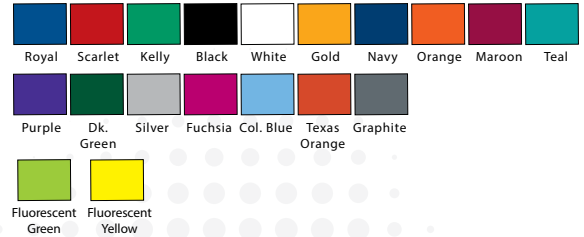

TEAMWORK® PRECISION GOALIE JERSEY

#1656

LIST PRICE (blank)
$35⁹⁰

GOLD DISCOUNT PRICE (blank)
$25¹³

Qualifying order discounts & customization option
See pgs 26-27