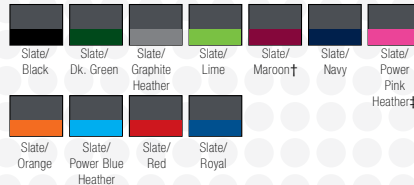

AUGUSTA® RECORD SETTER PULLOVER

#3620

LIST PRICE (blank)
$33⁹⁰

GOLD DISCOUNT PRICE (blank)
$23⁷³

Qualifying order discounts & customization option
See pgs 26-27

- 100% poly knit interlock
- Contrasting front panel for a pop of color
- Pullover style with quarter zip with zipper garage
- Includes hidden possession pocket

Sizes: Adult XS - 3X*, Ladies XS - 2X* (#3622 $33.90)

*Add $2 per 2X, $4 per 3X

†Color not available in ladies, ‡Color available in ladies only