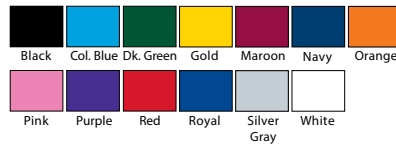

AUGUSTA® LADIES WICKING MESH SHORT

#960

LIST PRICE (blank)
$13⁹⁰

GOLD DISCOUNT PRICE (blank)
$973

Qualifying order discounts & customization option
See pgs. 26-27

- 100% poly wicking mesh
- Moisture wicking fabric keeps athletes cool & dry
- Ladies engineered fit
- Features a covered elastic waist with inside drawstring
- Inseam: 5"
- Girls Inseam: Graded

Sizes: Ladies S - 2X*, Girls S - L (#961 $12.90)

*Add $2 per 2X