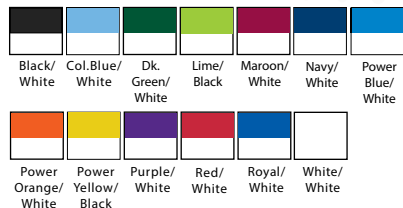

SAVE UP TO 40% PLATINUM LEVEL DEEP DISCOUNTS!

AUGUSTA® ATTACKING THIRD JERSEY

#1620

LIST PRICE (blank)
$11⁹⁰

GOLD DISCOUNT PRICE (blank)
$8³³

Qualifying order discounts & customization option
See pgs. 26-27

- 100% moisture wicking poly knit
- Crew neck collar cut
- Ultra-sleek contrasting striping
- A go-to soccer jersey!

Sizes: Adult S - 2X*, Youth 2XS - L (#1621 $11.90)

*Add $2 per 2X