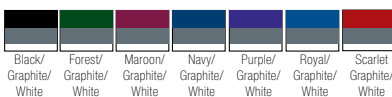

Sizes: Adult S - 3X*

*Add \$3 for 2X, \$6 for 3X

AUGUSTA® HOODED FLEECE LINED JACKET

#3280

LIST PRICE (blank)
\$47⁷⁰

GOLD DISCOUNT PRICE (blank)
\$33³⁹

Qualifying order discounts & customization option
See pgs 26-27