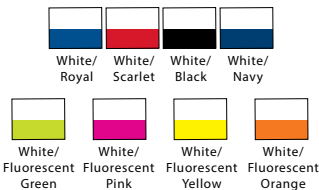

- Classic soccer sock with ankle support for added stability
- Ultra-tough nylon for strength & abrasion resistance
- Features built-in arch support for a better fit & increased circulation

Sizes: Adult 10-13, Youth 9-11 (#5618 $7.90), Junior 7-9 (#5608 $6.90)