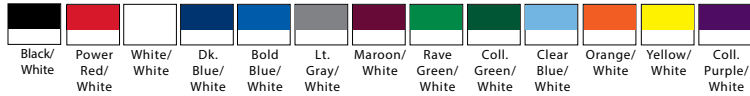

ADIDAS® TIRO '17 JERSEY

#TIRO17JSY (Available 12/1/16)

LIST PRICE (blank)
$40⁰⁰

GOLD DISCOUNT PRICE (blank)
$28⁰⁰

Qualifying order discounts & customization option
See pgs. 26-27

- 100% poly interlock
- Climacool® performance fabric
- Heat & moisture management properties with added ventilation
- Features a slim fit cut with sleek contrasting detailing
- Embroidered Adidas® logo on chest

Sizes: Adult XS - 2X, Youth 2XS - L (#YHTTIRO17JSY $35.00), Ladies 2XS - 2X (#LTIRO17JSY $40.00)