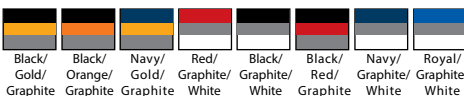

AUGUSTA® PEP IT BEANIE

#6835

LIST PRICE (blank)

$13⁹⁰

GOLD DISCOUNT PRICE (blank)
$9³⁷

Qualifying order discounts & customization option
See pgs. 26-27

- 100% double layer acrylic knit
- Features three-color pom pom accent
- Striping detail on folding cuff
- Close fitting style
- Machine washable

Sizes: OS

CUSTOM