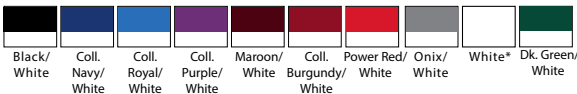

ADIDAS® UTILITY SHORT SLEEVE JERSEY

#4744

LIST PRICE (blank) **$35⁰⁰**

GOLD DISCOUNT PRICE (blank) **$24⁵⁰**

Qualifying order discounts & customization option
See pgs. 26-27

- 100% poly interlock body & sleeves
- Jacquard mesh material to control color fastness at front yoke and forward insert at side panel
- Features an ultra-sleek white poly interlock back insert
- Reflective taping
- Thermal transfer reflective Climacool® logo & contrasting embroidered Adidas® logo

Sizes: XS - 3X, 4XLT, Ladies XS - 2X (#4739 $35.00)

*White is not NFHS compliant