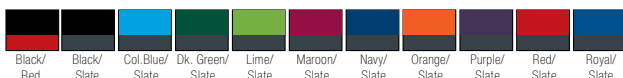

- 100% poly wicking knit
- Contrasting color raglan sleeves
- Ladies fit available

Sizes: Adult S - 4X*, Ladies XS - 3X* (#5405 $19.90)

*Add $2 for 2X, $3 for 3X, $4 for 4X