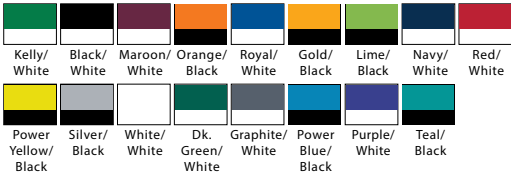

AUGUSTA® LIGHTNING JERSEY

#1600

LIST PRICE (blank)
$15⁰⁰

GOLD DISCOUNT PRICE (blank)
$10⁵⁰

Qualifying order discounts & customization option
See pgs. 26-27

- 100% poly wicking knit
- Features a self-fabric V-neck collar & set-in sleeves
- Sleek contrasting sleeve & collar

Sizes: Adult S - 3X*, Youth 2XS - L (#1601 $13)

*Add $2 per 2X, $3 per 3X

SEE COMPLETE CUSTOMIZATION OPTIONS ON PAGE 27
TEAM NAMES, NUMBERS, MASCOTS & MORE!

AUGUSTA® LIGHTNING SHORT

#1605

LIST PRICE (blank)
$13⁹⁰

GOLD DISCOUNT PRICE (blank)
$9⁷³

Qualifying order discounts & customization option
See pgs. 26-27

- 100% poly wicking knit
- Covered elastic waist with inside drawstring
- Contrasting color side, bottom & bottom back inserts for an eye catching design
- Adult inseam: 8", youth inseam is graded

Sizes: Adult S - 3X*, Youth 2XS - L (#1606 $11.90)

*Add $2 per 2X, $3 per 3X