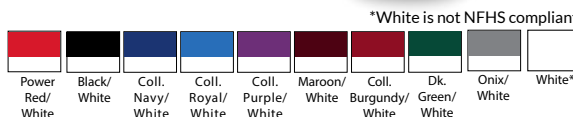

ADIDAS® CLIMACOOOL® LADIES UTILITY JERSEY

#4739

LIST PRICE (blank)
$35⁰⁰

GOLD DISCOUNT PRICE (blank)
$24⁵⁰

Qualifying order discounts & customization option
See pgs. 26-27

- 100% poly interlock body & sleeves
- Jaquard mesh material to control color fastness at front yoke and forward insert at side panel
- Ultra-sleek white poly interlock back insert
- Reflective taping
- Thermal transfer reflective Climacool® logo & contrasting embroidered Adidas® logo

Sizes: Ladies XS - 2X

Long sleeve: Ladies XS - 2X (#4738 $40.00)