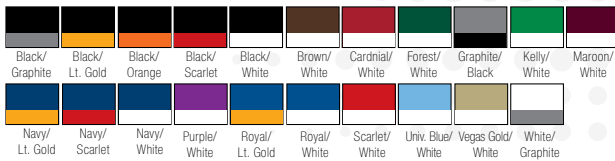

- Dry-Excel™ performance fabric
- Features a horizontal textured stripe with high mechanical stretch
- Includes snag resistant technology
- V-neck with a contoured hem
- Classic cut and fit

Sizes: Ladies XS - 3X*, Adult S - 4X* (#222530 $33.00)

*Add $4 for 2X, $7 for 3X, $10 for 4X