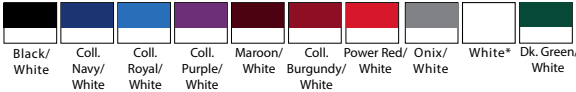

ADIDAS® UTILITY LONG SLEEVE JERSEY

#4743

LIST PRICE (blank) **$40⁰⁰**

GOLD DISCOUNT PRICE (blank) **$28⁰⁰**

Qualifying order discounts & customization option
See pgs. 26-27

- 100% poly interlock body & sleeves
- Jacquard mesh material to control color fastness at front yoke and forward insert at side panel
- Features an ultra-sleek white poly interlock back insert
- Reflective taping
- Thermal transfer reflective Climacool® logo & contrasting embroidered Adidas® logo

Sizes: S - 3X, 4XLT, Ladies XS - 2X (#4738 $40.00)

*White is not NFHS compliant