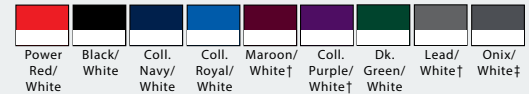

CLIMALITE® UNISEX PRACTICE SHORT

#9617

LIST PRICE (blank)
$2800

GOLD DISCOUNT PRICE (blank)
$1960

Qualifying order discounts & customization option
See pgs 30-31

- 100% poly mesh
- Features sleek applied three stripes along sides
- White embroidered Adidas® logo
- Inseam: 10" size L
- Youth Inseam: 9" size M
- Youth short is reversible

Sizes: Adult 2XS - 2X, MT - 4XLT*,

Youth XS - XL (#740P $25.00),

*Add $5 per MT - 4XLT

† Colors not available in youth. ‡ Youth exclusive color