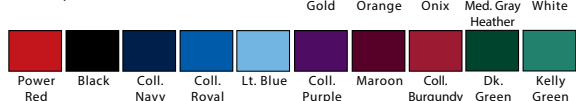

- 100% single jersey, lightweight poly
- Features raglan seams
- Moisture wicking & odor resistant technologies
- Matte, silver thermal transfer Climalite® logo on back right hem
- Thermal transfer Adidas® logo on sleeve

Sizes: Adult XS - 2X, 3X - 4X*

Short Sleeve (#4897 $22.00)

*Add $5 per 3X and 4X