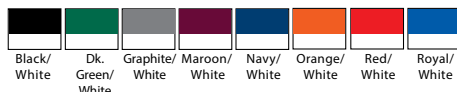

AUGUSTA® HOOK SHOT REVERSIBLE JERSEY

#1161

LIST PRICE (blank)
$25⁰⁰

GOLD DISCOUNT PRICE (blank)
$17⁵⁰

Qualifying order discounts & customization option
See pgs 30-31

- 100% poly wicking knit with 92% poly / 8% spandex pinhole mesh inserts
- Includes self-fabric collar with a V-neck collar
- Racerback cut with ladies engineered fit
- Sleek contrasting striping down side seams

Sizes: Adult S - 3X*, Youth S - L (#1162 $23.00)

*Add $2 per 2X, $3 per 3X

AUGUSTA® HOOK SHOT REVERSIBLE SHORT

#1163

LIST PRICE (blank)
$25⁰⁰

GOLD DISCOUNT PRICE (blank)
$17⁵⁰

- Double layer 100% poly wicking knit
- Fully reversible design
- Colored side features digi camo inserts
- Full collar
- Inseam: 9"
  Youth Inseam: Graded

Sizes: Adult S - 3X*, Youth S - L (#1164 $23.00)

*Add $2 per 2X, $3 per 3X

AUGUSTA® WINNING STREAK GAME JERSEY

#1180

LIST PRICE (blank)
$19⁵⁰

GOLD DISCOUNT PRICE (blank)
$13⁶⁵

Qualifying order discounts & customization option
See pgs 30-31

- 100% poly wicking knit with 92% poly / 8% spandex pinhole mesh inserts
- Includes self-fabric collar with a V-neck cut
- Sleek contrasting striping down side seams
- NFHS compliant
- Racerback cut & engineered fit on ladies stlye

Size: Adult S - 3X*, Youth XS - L (#1181 $17.50),

Ladies S - 2X* (#1182 $17.50), Girls S - L (#1183 $15.50)

*Add $2 per 2X, $3 per 3X

AUGUSTA® WINNING STREAK SHORT

#1185

LIST PRICE (blank)
$19⁹⁰

GOLD DISCOUNT PRICE (blank)
$13⁹³

Qualifying order discounts & customization option
See pgs 30-31

- 100% poly wicking knit with 92% poly / 8% spandex pinhole mesh inserts
- Includes full cut design
- Covered elastic waist with inside drawstring
- Sleek contrasting striping down side seams
- Inseam: 9"
  Youth Inseam: Graded

Size: Adult S - 3X*, Youth XS - L (#1186 $17.90)

*Add $2 per 2X, $3 per 3X