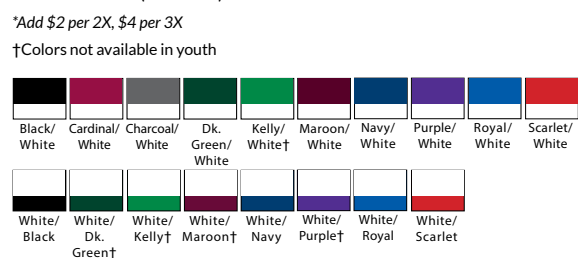

ALLESON® BASKETBALL JERSEY

#535J

LIST PRICE (blank)
$20⁰⁰

GOLD DISCOUNT PRICE (blank)
$14⁰⁰

Qualifying order discounts & customization options
See pgs 30-31

- 100% extreme plaited poly with pin dot mesh back
- Moisture wicking to keep athletes cool & dry
- Sleek contrasting stripes
- Top stitched for durability
- NFHL legal

Sizes: Adult S - 3X*, Youth S - XL (#535JY $18.00)
Ladies XS - 2X* (#535JW)

*Add $2 per 2X, $5 per 3X

ALLESON® BASKETBALL SHORT

#535P

LIST PRICE (blank)
$20⁰⁰

GOLD DISCOUNT PRICE (blank)
$14⁰⁰

Qualifying order discounts & customization options
See pgs 30-31

- 100% extreme plaited poly with pin dot mesh back
- Moisture wicking to keep athletes cool & dry
- Sleek contrasting stripes
- 1.5" covered elastic waist with inside drawstring
- Inseams: S - M 9", L - 3X 10"
- Youth Inseams: S - M 7", L - XL 8"

Sizes: Adult S - 3X*, Youth S - XL (#535PY $18.00)
Ladies XS - 2X* (#535PW)

*Add $2 per 2X, $5 per 3X

CUSTOMIZE APPAREL ONLINE!
UNIFORMS, TEES, DECALS & MORE!
PUT YOUR TEAM IN THE #1 SPOT!
WWW.TEAMWEAR1.COM

ALLESON® NO PULL BASKETBALL JERSEY

#537J

LIST PRICE (blank)
$22⁰⁰

GOLD DISCOUNT PRICE (blank)
$15⁴⁰

Qualifying order discounts & customization options
See pgs 30-31

- 100% extreme plaited mock mesh poly knit
- 81% poly / 19% spandex no pull fabric
- Top stitched for added durability
- Sleek contrasting inserts & piping
- NFHS legal
- Features a modified collegiate shoulder design for an athletic fit

Sizes: Adult S - 3X*, Youth S - XL (#537JY $20.00),
Ladies XS - 2X* (#537JW)

*Add $2 per 2X, $4 per 3X

ALLESON® NO PULL BASKETBALL SHORT

#537P

LIST PRICE (blank)
$22⁰⁰

GOLD DISCOUNT PRICE (blank)
$15⁴⁰

Qualifying order discounts & customization options
See pgs 30-31