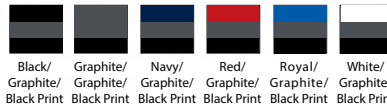

AUGUSTA® FAST BREAK LONG SLEEVE JERSEY

#1726

LIST PRICE (blank)

$23⁰⁰

GOLD DISCOUNT PRICE (blank)

$16¹⁰

Qualifying order discounts & customization option See pgs 30-31

- 100% poly wicking knit
- Includes sleek printed sleeves & collar
- Raglan sleeves with self-fabric cuffs

Sizes: Adult S - 3X*, Youth S - L (#1727 $21.00)

*Add $2 per 2X, $3 per 3X