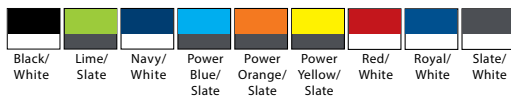

AUGUSTA® BLOCK OUT GAME JERSEY

#1712

LIST PRICE (blank)
$15⁹⁰

GOLD DISCOUNT PRICE (blank)
$11¹³

Qualifying order discounts & customization option
See pgs 30-31

- 100% poly wicking knit
- Includes self-fabric V-neck collar
- Sleek contrasting side panels
- NFHS compliant

Sizes: Adult S - 2X, Youth S - L (#1713 $13.90);
Ladies S - 2X (#1714 $15.90)

AUGUSTA® BLOCK OUT SHORT

#1715

LIST PRICE (blank)
$15⁹⁰

GOLD DISCOUNT PRICE (blank)
$11¹³

Qualifying order discounts & customization option
See pgs 30-31

- 100% poly wicking knit
- Sleek contrasting side inserts
- Full cut design
- Includes a covered elastic waist with inside drawstring
- Inseam: 9"
  Youth Inseam: Graded

Sizes: Adult S - 2X, Youth S - L (#1716 $13.90)

AUGUSTA® BLOCK OUT LONG SLEEVE JERSEY

#1717

LIST PRICE (blank)
$21⁰⁰

GOLD DISCOUNT PRICE (blank)
$14⁷⁰

Qualifying order discounts & customization option
See pgs 30-31

- 100% poly wicking knit
- Sleek contrasting side inserts & collar
- Includes set-in sleeves with self-fabric cuffs
- A go-to long sleeve jersey!

Sizes: Adult S - 2X, Youth S - L (#1718 $19.00)

AUGUSTA® COLOR BLOCK CREW SOCK

#6092

LIST PRICE (blank)
$10⁰⁰

GOLD DISCOUNT PRICE
$7⁰⁰

Qualifying order discounts
see pg 30

- 62% poly / 21% nylon / 15% cotton / 2% spandex wicking yarn
- Calf length
- Heal to toe construction with contrasting color stripe on back
- Extra cushioning & support in areas of the foot / ankle that are susceptible to rubbing, impact or injury
- Arch compression reduces fatigue & aids in circulation

Sizes: Adult shoe size 10-13,
Intermediate shoe size 9-11 (#6091 $10.00),
Youth shoe size 7-9 (#6090 $10.00)

AUGUSTA® GEAR BAG

#511

LIST PRICE (blank)
$29⁰⁰

GOLD DISCOUNT PRICE (blank)
$20³⁰

Qualifying order discounts & customization option
See pgs 30-31