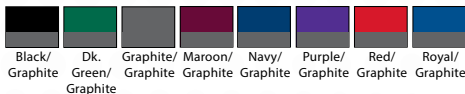

#BKBCS245

- 9 oz. 50% cotton / 50% poly smooth athletic fleece
- Contrasting collar facing & zipper
- Raglan sleeve design with half elastic cuffs
- Open bottom

Sizes: Adult S - 3X*

*Add $4 for 2X, $8 for 3X