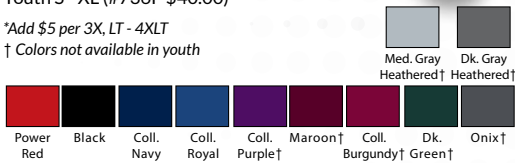

## ADIDAS® CLIMAWARM® TEAM ISSUE PANT

#486P

LIST PRICE (blank)  
**\$50.00**

GOLD DISCOUNT PRICE (blank)  
**\$35.00**

Qualifying order discounts & customization options  
See pgs 30-31

- 100% poly tech fleece
- Features zip pockets & covered elastic waist for max movement
- White embroidered Adidas® logo
- Inseam: 32" size L
- Youth Inseam: 27½" size M

Sizes: Adult XS - 2X, 3X, LT - 4XLT\*

Youth S - XL (#736P \$40.00)

\*Add \$5 per 3X, LT - 4XLT

† Colors not available in youth