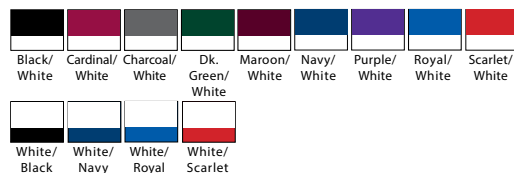

ALLESON® BASKETBALL JERSEY

#535J

LIST PRICE (blank)
$20⁰⁰

GOLD DISCOUNT PRICE (blank)
$14⁰⁰

Qualifying order discounts & customization options
See pgs 30-31

- 100% extreme plaited poly with pin dot mesh back
- Moisture wicking to keep athletes cool & dry
- Sleek contrasting stripes
- Top stitched for durability
- NFHL legal

Sizes: Adult S - 3X*, Youth S - XL (#535JY $18.00)
Ladies XS - 2X* (#535JW)

*Add $2 per 2X, $5 per 3X

ALLESON® BASKETBALL SHORT

#535P

LIST PRICE (blank)
$20⁰⁰

GOLD DISCOUNT PRICE (blank)
$14⁰⁰

Qualifying order discounts & customization options
See pgs 30-31

- 100% extreme plaited poly with pin dot mesh back
- Moisture wicking to keep athletes cool & dry
- Sleek contrasting stripes
- 1.5" covered elastic waist with inside drawstring
- Inseams: S - M 9", L - 3X 10"
- Youth Inseams: S - M 7", L - XL 8"

Sizes: Adult S - 3X*, Youth S - XL (#535PY $18.00)
Ladies XS - 2X* (#535PW)

*Add $2 per 2X, $5 per 3X

CUSTOMIZE APPAREL ONLINE!
UNIFORMS, TEES, DECALS & MORE!
PUT YOUR TEAM IN THE #1 SPOT!
WWW.TEAMWEAR1.COM

ALLESON® NO PULL BASKETBALL JERSEY

#537J

LIST PRICE (blank)
$22⁰⁰

GOLD DISCOUNT PRICE (blank)
$15⁴⁰

Qualifying order discounts & customization options
See pgs 30-31

- 100% extreme plaited mock mesh poly knit
- 81% poly / 19% spandex no pull fabric
- Top stitched for added durability
- Sleek contrasting inserts & piping
- NFHS legal
- Features a modified collegiate shoulder design for an athletic fit

Sizes: Adult S - 3X*, Youth S - XL (#537JY $20.00),
Ladies XS - 2X* (#537JW)

*Add $2 per 2X, $4 per 3X

ALLESON® NO PULL BASKETBALL SHORT

#537P

LIST PRICE (blank)
$22⁰⁰

GOLD DISCOUNT PRICE (blank)
$15⁴⁰

Qualifying order discounts & customization options
See pgs 30-31