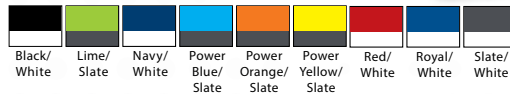

AUGUSTA® BLOCK OUT LONG SLEEVE JERSEY

#1717

LIST PRICE (blank)
$21⁰⁰

GOLD DISCOUNT PRICE (blank)
$14⁷⁰

Qualifying order discounts & customization option
See pgs 30-31