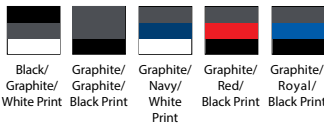

CUSTOMIZE APPAREL ONLINE

UNIFORMS, TEES, DECALS & MORE!

PUT YOUR TEAM IN THE #1 SPOT!

WWW.TEAMWEAR1.COM

SPEND MORE, SAVE MORE. UP TO 30% OFF

SEE GOLD PRICING ON PG. 30

THE MORE YOU SPEND THE MORE YOU SAVE!

Call to learn more about our PLATINUM PROGRAM with 40% savings! Order all your fall sports together and receive our TOP-LEVEL savings...plus retail credit and additional incentives. 800.460.0539