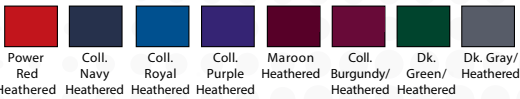

#EMBBKB27

- 100% poly tech fleece
- Feature rib collar & cuffs & contrasting onix collar facing liner
- Includes matte silver Climawarm® heat transfer at back right hem
- White embroidered Adidas® logo on sleeve

Sizes: Adult XS - 2X, 3X, 4XLT*

*Add $5 per 3X, 4XLT