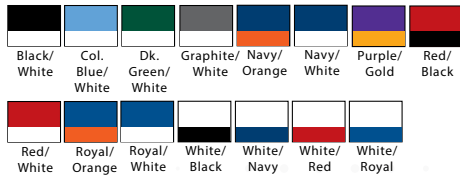

#EMBBKB18

- 100% poly wicking closed hole mesh with poly pinhole micromesh inserts
- Includes self-fabric collar design & added breathability
- Eye catching piping
- Three button placket

Sizes: Adult S - 4X*, Ladies S - 2X* (#5092)

*Add $2 for 2X, $4 for 3X, $6 for 4X