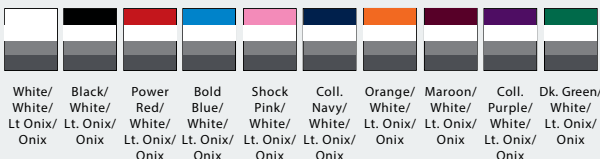

ADIDAS® TRAXION MENACE CREW

#MENACECREW

LIST PRICE (blank)
$1800

GOLD DISCOUNT PRICE (blank)
$1260

Qualifying order discounts
See pg 30

- Traxion ultra-cushioned zones in foot & Achilles are ergonomically designed to provide protection where you need it most
- Increased grip & stability
- Features compressive leg & arch for a secure fit
- Climalite® moisture wicking yarns keep feet cool & dry
- Includes Formotion anatomically shaped left / right foot-bed to enhance natural movement

Sizes: Adult M - XL