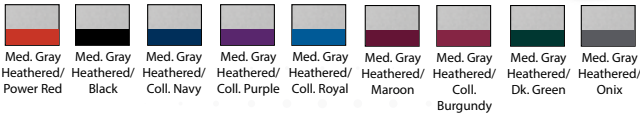

ADIDAS® CLIMAWARM® TEAM ISSUE PANT

#486P

LIST PRICE (blank)
$50.00

GOLD DISCOUNT PRICE (blank)
$35.00

Qualifying order discounts & customization options
See pgs 30-31