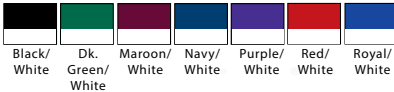

#BKBCS474

- 100% moisture wicking poly mesh
- Includes sleek tipped rib-knit overlap collar
- Contrasting accent piping & inserts
- Self-fabric cuffs

Sizes: Adult XS - 3X*

*Add $2 per 2X, $4 per 3X