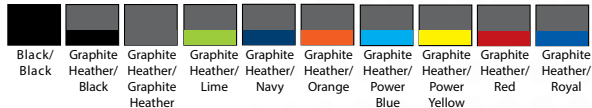

#BKBCS418

- 90% brushed back poly / 10% spandex
- Features four way stretch & moisture wicking properties
- Scuba style hood with drawstring
- Includes raglan, contrasting sleeves with thumbholes
- Large front pouch pocket

Sizes: Adult XS - 3X*

*Add $4 for 2X, $9 for 3X