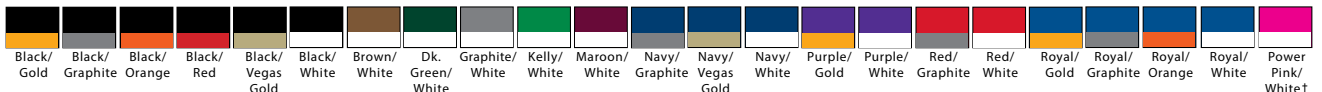

AUGUSTA® LONG SLEEVE WARM-UP SHIRT

#4600

LIST PRICE (blank)
$29⁴⁰

GOLD DISCOUNT PRICE (blank)
$20⁵⁸

Qualifying order discounts & customization options
See pgs 30-31

#BKBCS474

- 100% moisture wicking poly mesh
- Includes sleek tipped rib-knit overlap collar
- Contrasting accent piping & inserts
- Self-fabric cuffs

Sizes: Adult XS - 3X*

*Add $2 per 2X, $4 per 3X

AUGUSTA® TRAINING SHORT

#1420

LIST PRICE (blank)
$7⁹⁰

GOLD DISCOUNT PRICE (blank)
$5⁵³

Qualifying order discounts & customization options
See pgs 30-31

- 100% moisture wicking poly knit
- Full cut design
- Includes covered elastic waist with inside drawstring for a perfect fit
- Inseam: 9"

Youth Inseam: Graded

Sizes: Adult S - 3X*, Youth S - L (#1421)

*Add $2 per 2X, $4 per 3X

AUGUSTA® WICKING FLEECE HOODED SWEATSHIRT

#5505

LIST PRICE (blank)
$33⁹⁰

GOLD DISCOUNT PRICE (blank)
$23⁷³

Qualifying order discounts & customization options
See pgs 30-31

#BKBCS487

- 100% high performance, moisture wicking poly
- Features a self-lined hood & drawstring
- Large front pouch pocket
- Self-fabric cuffs & waist

Sizes: Adult S - 4X*, Youth S - L (#5506 $29.90)

*Add $2 per 2X, $3 per 3X, $4 per 4X

AUGUSTA® WICKING FLEECE SWEATPANT

#5515

LIST PRICE (blank)
$29⁹⁰

GOLD DISCOUNT PRICE (blank)
$20⁹³

Qualifying order discounts & customization options
See pgs 30-31

#CUSTOM

- 100% performance, moisture wicking poly fleece
- Features a covered elastic waist with inside drawstring
- Side seam pockets
- Open bottom design

Sizes: Adult S - 3X*, Youth S - L (#5516 $25.90)

*Add $2 per 2X, $4 per 3X

AUGUSTA® MEDALIST JACKET

#4390

LIST PRICE (blank)
$31⁹⁰

GOLD DISCOUNT PRICE (blank)
$22³³

Qualifying order discounts & customization options
See pgs 30-31

#BKBCS477