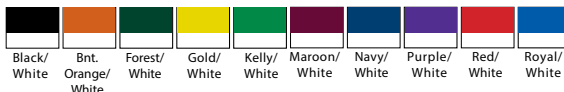

BADGER® CHALLENGER SHORT

#7241

LIST PRICE (blank)
$1845

GOLD DISCOUNT PRICE (blank)
$1292

Qualifying order discounts & customization options
See pgs 30-31

- 100% poly mesh with side dazzle panels
- Athletic cut for superior fit
- Features covered elastic waist with inside drawstring
- Inseam: 9"

Sizes: Adult S - 3X*, Youth S - L (#2241 $17.60);

*Add $2 per 2X, $3 per 3X