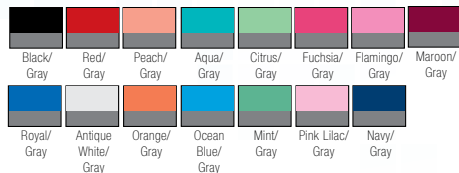

Pennant® Raglan Crewneck

LIST PRICE (blank)
$1390

GOLD DISCOUNT PRICE (blank)
$973

Qualifying order discounts & customization options. See pgs. 22-23

- 60% cotton / 40% poly lightweight heathered fan jersey
- Features a high-low cut hem
- Contrasting medium gray raglan sleeves & collar
- Ladies engineered cut and fit

SIZES: Ladies XS - 2X

(Add $2 for 2X)

LADIES #: 5217