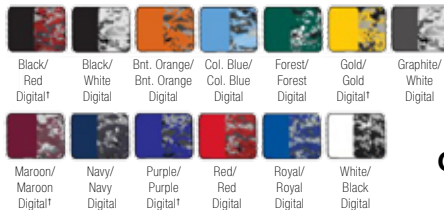

Badger® Digital Camo Hoodie

LIST PRICE (blank) **$52⁷⁵** GOLD DISCOUNT PRICE (blank) **$36⁹³**

Qualifying order discounts & customization options. See pgs. 22-23

- 100% poly moisture management
- Dye sublimated digital side & sleeve panel inserts
- Front pouch pocket with two hook & loop closure at top of pockets with headset opening

Sizes: Adult XS - 4X; Youth XS-XL

(Add $2 for 2X, $3 for 3X, $5 for 4X)

ADULT #: 1464 YOUTH #: 2464

(† Colors not available in youth)

Coordinating tee & short available! Check them out at sportdecals.com!