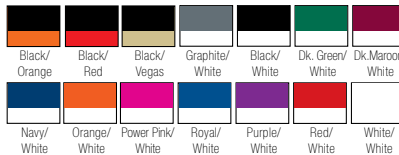

- 100% poly grid mock mesh
- 1" x 1" rib knit mitered V-neck collar & set-in sleeves
- Back yoke large enough for embellishment
- Contrasting color insert, piping and collar
- Side vents

SIZES: Ladies XS - 2X; Girls S - L, Adult S - 3X; Youth XS - L

(Add $2 for 2X, $3 for 3X)

LADIES #: 262 GIRLS #: 263 - $17.00 ADULT #: 260 - $21.00 YOUTH #: 261 - $19.00