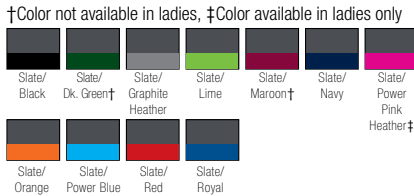

Augusta® Record Setter Pullover

LIST PRICE (blank) **$33⁹⁰** GOLD DISCOUNT PRICE (blank) **$23⁷³**

Qualifying order discounts & customization options. See pgs. 22-23

- 100% poly knit interlock
- Contrasting front panel for a pop of color
- Pullover style with quarter zip with zipper garage
- Includes hidden possession pocket

SIZES: Adult XS - 3X Ladies XS - 2X
(Add $2 for 2X, $4 for 3X)

ADULT #: 3620 LADIES #: 3622