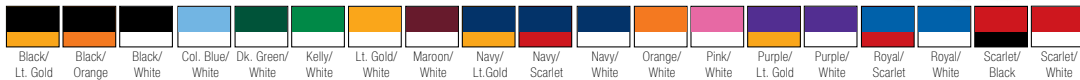

**Alleson® Cheerleading V-Shell Top
with Braid**

LIST PRICE (blank) **$23⁰⁰** GOLD DISCOUNT PRICE (blank) **$16¹⁰**

Qualifying order discounts &
customization options. See pgs. 22-23

- 15 oz. double knit poly
- Features a flattering V-neck shell with contrasting chest panel
- 1" coordinating two stripe braid on V-front

SIZES: Ladies S - 2X, Girls 2XS - L

LADIES #: C101V GIRLS #: C101VY $21.00