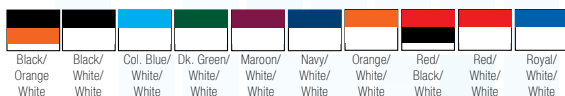

Augusta® Double Down Liner

LIST PRICE (blank) **$32⁰⁰**
GOLD DISCOUNT PRICE (blank) **$22⁴⁰**

Qualifying order discounts & customization options. See pgs. 22-23

- Lightweight 90% poly / 10% spandex knit
- Metallic Silver inserts 95% nylon / 5% spandex
- Odor resistant moisture wicking fabric to keep athletes cool & dry
- Ladies engineered fit with V-neck collar & midriff cut
- Modified sleeves to prevent shoulder seams from showing under cheer shell
- Ultra-sleek contrasting striping on long sleeves

SIZES: Ladies S - 2X, Girls XS - L (Add $2 for 2X)

LADIES #: 9020 GIRLS #: 9021 $30.00

See available colors to right.

Augusta® Cheerflex Shell

LIST PRICE (blank) **$29⁹⁰**
GOLD DISCOUNT PRICE (blank) **$20⁹³**

Qualifying order discounts & customization options. See pgs. 22-23

- 90% poly / 10% spandex knit
- Metallic Silver inserts 95% nylon / 5% spandex
- Odor resistant moisture wicking fabric to keep athletes cool & dry
- Classic cut with racerback design
- Ultra-sleek contrasting V-neck & color blocking

SIZES: Ladies S - 2X, Girls 2XS - L (Add $2 for 2X)

LADIES #: 9200 GIRLS #: 9201 $27.90

Augusta® Cheerflex Skirt

LIST PRICE (blank) **$23⁰⁰**
GOLD DISCOUNT PRICE (blank) **$16¹⁰**

Qualifying order discounts & customization options. See pgs. 22-23

- 90% poly / 10% spandex knit
- Metallic Silver inserts 95% nylon / 5% spandex
- Odor resistant moisture wicking fabric to keep athletes cool & dry
- Ladies engineered cut with low rise design
- Covered elastic waist for added comfort and the perfect fit
- Ultra-sleek contrasting triangular inserts

SIZES: Ladies S - 2X, Girls 2XS - L (Add $2 for 2X)

LADIES #: 9205, GIRLS #: 9206 $21.00

See available colors to left.

Augusta® Pride Shell

LIST PRICE (blank) **$19⁹⁰**
GOLD DISCOUNT PRICE (blank) **$13⁹³**