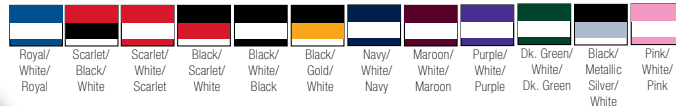

Teamwork® Poise Cheer Shell

LIST PRICE (blank) **$34.90**
GOLD DISCOUNT PRICE (blank) **$24.43**

Qualifying order discounts & customization options. See pgs. 22-23

- 100% double knit poly with poly stretch back
- Ultra-stretchy back fabric for added comfort and range of motion
- Features a modified V-neck design
- Sleek contrasting trim

SIZES: Ladies XS - 2X, Girls 2XS - XL (Add $5 for 2X)
LADIES #: 1038 **GIRLS #:** 1048 $32.90

Teamwork® Charisma Halter Top Cheer Shell

LIST PRICE (blank) **$38.90**
GOLD DISCOUNT PRICE (blank) **$27.23**

Qualifying order discounts & customization options. See pgs. 22-23

- 100% double knit stretch poly
- Eye catching five-stripe contrasting trim & inserts
- Classic halter cheer shell cut with unique neckline

Sizes: Ladies 2XS - 2X, Girls 2XS - XL (Add $5 for 2X)
LADIES #: 1058, **GIRLS #:** 1068 $36.90

Teamwork® Two-Color A-Line Skirt

LIST PRICE (blank) **$38.90**
GOLD DISCOUNT PRICE (blank) **$27.23**

Qualifying order discounts & customization options. See pgs. 22-23

- 100% double knit stretch poly
- Features a comfort covered elastic waist
- Sleek eye catching contrasting striping & panels
- A-line cut for a flattering fit

Sizes: Ladies 2XS - 2X, Girls 2XS - L (Add $5 for 2X)
LADIES #: 4071 **GIRLS #:** 4081 $36.90