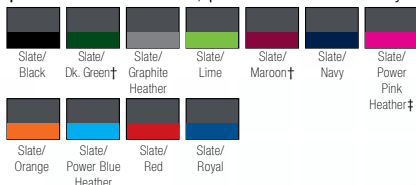

### Augusta® Record Setter Pullover

LIST PRICE (blank) **\$33<sup>90</sup>** GOLD DISCOUNT PRICE (blank) **\$23<sup>73</sup>**

Qualifying order discounts & customization options. See pgs. 22-23

- 100% poly knit interlock
- Contrasting front panel for a pop of color
- Pullover style with quarter zip with zipper garage
- Includes hidden possession pocket

### Augusta® Hooded Fleece Lined Jacket

LIST PRICE (blank) **\$47<sup>70</sup>** GOLD DISCOUNT PRICE (blank) **\$33<sup>39</sup>**

Qualifying order discounts & customization options. See pgs. 22-23

- 100% nylon taffeta outer shell
- 75% poly / 13% rayon / 12% cotton with Gray Heather fleece body, sleeves & hood lining
- Full front zip with inside storm flap & large hood with drawstring
- Reinforced front zippered pockets