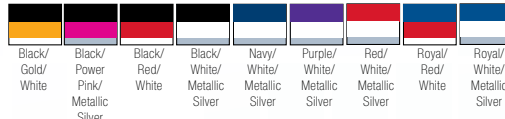

Augusta® Cheerflex Skirt

LIST PRICE (blank) **$23⁰⁰**
GOLD DISCOUNT PRICE (blank) **$16¹⁰**

Qualifying order discounts & customization options. See pgs. 22-23

- 90% poly / 10% spandex knit
- Metallic Silver inserts 95% nylon / 5% spandex
- Odor resistant moisture wicking fabric to keep athletes cool & dry
- Ladies engineered cut with low rise design
- Covered elastic waist for added comfort and the perfect fit
- Ultra-sleek contrasting triangular inserts

SIZES: Ladies S - 2X, Girls 2XS - L (Add $2 for 2X)

LADIES #: 9205, GIRLS #: 9206 $21.00

See available colors to left.

Augusta® Pride Shell

LIST PRICE (blank) **$19⁹⁰**
GOLD DISCOUNT PRICE (blank) **$13⁹³**

Qualifying order discounts & customization options. See pgs. 22-23

- 100% poly double knit
- Ladies engineered cut & fit with a V-neck collar
- Ultra-sleek contrasting color blocking
- Classic cheer shell styling

Sizes: Ladies S - 2X, Girls 2XS - L

(Add $2 for 2X)

LADIES #: 9110, GIRLS #: 9111 $17.90