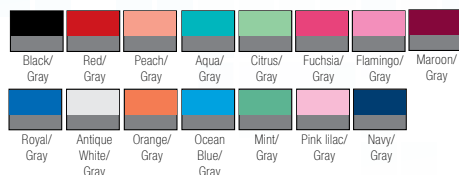

### Pennant® Raglan Crewneck

LIST PRICE (blank)  
**\$1390**

GOLD DISCOUNT PRICE (blank)  
**\$973**

Qualifying order discounts & customization options. See pgs. 22-23

- 60% cotton / 40% poly lightweight heathered fan jersey
- Features a high-low cut hem
- Contrasting medium gray raglan sleeves & collar
- Ladies engineered cut and fit

### Pennant® Vintage Stripe Jersey

LIST PRICE (blank)  
**\$1790**

GOLD DISCOUNT PRICE (blank)  
**\$1253**

Qualifying order discounts & customization options. See pgs. 22-23

- 100% soft cotton
- Classic jersey double stripes on sleeve for a vintage feel
- Contrasting neck tape to match sleeve striping
- Long sleeve crew neck cut with traditional fit
- Includes rib knit cuffs & neck