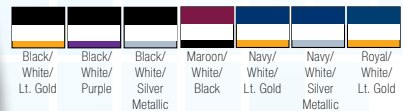

Alleson® Stock Harmony Skirt

LIST PRICE (blank) **$30⁰⁰** GOLD DISCOUNT PRICE (blank) **$21⁰⁰**

Qualifying order discounts &
customization options. See pgs. 22-23

- Adorable two color skirt with covered elastic waist
- Features a single box pleat at left leg
- 1" three strip, two color braid around bottom of skirt
- Braid comes sewn on
- Designed to be worn with Harmony Shell (item C181), Rhythm Liner (item C680) & Rhythm Shell (item C180)

SIZES: Ladies S -2X, Girls S - L

(Add $2 for Ladies 2X)

LADIES #: C281 GIRLS #: C281Y $28.00