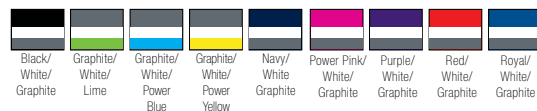

Augusta® Ladies Spry Hoodie

LIST PRICE (blank) **$35⁹⁰**
GOLD DISCOUNT PRICE (blank) **$25¹³**

Qualifying order discounts & customization options. See pgs. 22-23

- 50% cotton / 50% poly smooth athletic fleece
- Ladies engineered cut and fit
- Eye catching striping on sleeves & contrasting stitching with hood drawstrings
- Features a scuba shaped hood & thumb holes
- Large front pouch pocket

Sizes: Ladies XS - 2X (Add $4 for 2X)

LADIES #: 5440