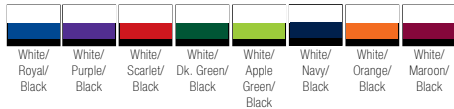

Teamwork® Achiever Jacket

LIST PRICE (blank)
$40⁹⁰

GOLD DISCOUNT PRICE (blank)
$28⁶³

Qualifying order discounts & customization options. See pgs. 22-23

- 100% woven poly microfiber shell with jersey lining
- Water & wind repellent finish
- Includes full front zip & Velcro elastic cuffs
- Drawstring waist
- Ladies engineered cut & fit

Sizes: Ladies XS - 2X, Girls S - XL

(Add $5 for ladies 2X and girls XL)

LADIES #: 8040 GIRLS #: 8060 $38.90

Teamwork® Electrify Pant

LIST PRICE (blank)
$26⁹⁰

GOLD DISCOUNT PRICE (blank)
$18⁸³

Qualifying order discounts & customization options. See pgs. 22-23

- 100% woven poly microfiber shell with jersey lining
- Straight leg cut with sleek contrasting inserts & piping
- Elastic waist with inside drawstring
- Front slit pockets

Sizes: Ladies XS - 2X, GirlsS - XL

(Add $5 for Ladies 2X and Girls XL)

LADIES #: 8016, GIRLS #: 8011 $24.90