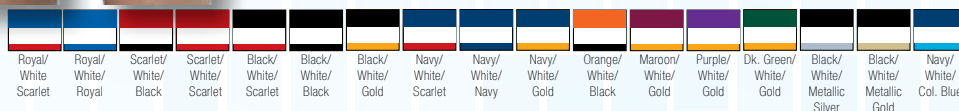

Custom Tees Dye Sublimation Spirit Fleece Uniforms Fan Gear Team/P.E. Packs Booster Awards Custom Decals