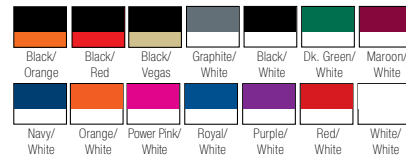

- 100% poly grid mock mesh
- 1" x 1" rib knit mitered V-neck collar & set-in sleeves
- Back yoke large enough for embellishment
- Contrasting color insert, piping and collar
- Side vents

SIZES: Ladies XS - 2X, Girls S - L, Adult S - 3X, Youth XS - L

(Add $2 for 2X, $3 for 3X)

LADIES #: 262 GIRLS #: 263 - $17.00

ADULT #: 260 - $21.00 YOUTH #: 261 - $19.00