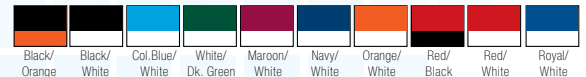

Augusta® Double Down Liner

LIST PRICE (blank) **$32⁰⁰**
GOLD DISCOUNT PRICE (blank) **$22⁴⁰**

Qualifying order discounts & customization options. See pgs. 22-23

- Lightweight 90% poly / 10% spandex knit
- Metallic Silver inserts 95% nylon / 5% spandex
- Odor resistant moisture wicking fabric to keep athletes cool & dry
- Ladies engineered fit with V-neck collar & midriff cut
- Modified sleeves to prevent shoulder seams from showing under cheer shell
- Ultra-sleek contrasting striping on long sleeves

SIZES: Ladies S - 2X, Girls XS - L (Add $2 for 2X)

LADIES #: 9020 GIRLS #: 9021 $30.00

See available colors to right.

Augusta® Cheerflex Shell

LIST PRICE (blank) **$29⁹⁰**
GOLD DISCOUNT PRICE (blank) **$20⁹³**

Qualifying order discounts & customization options. See pgs. 22-23

- 90% poly / 10% spandex knit
- Metallic Silver inserts 95% nylon / 5% spandex
- Odor resistant moisture wicking fabric to keep athletes cool & dry
- Classic cut with racerback design
- Ultra-sleek contrasting V-neck & color blocking

SIZES: Ladies S - 2X, Girls 2XS - L (Add $2 for 2X)

LADIES #: 9200 GIRLS #: 9201 $27.90

Augusta® Cheerflex Skirt

LIST PRICE (blank) **$23⁰⁰**
GOLD DISCOUNT PRICE (blank) **$16¹⁰**

Qualifying order discounts & customization options. See pgs. 22-23

- 90% poly / 10% spandex knit
- Metallic Silver inserts 95% nylon / 5% spandex
- Odor resistant moisture wicking fabric to keep athletes cool & dry
- Ladies engineered cut with low rise design
- Covered elastic waist for added comfort and the perfect fit
- Ultra-sleek contrasting triangular inserts

SIZES: Ladies S - 2X, Girls 2XS - L (Add $2 for 2X)

LADIES #: 9205, GIRLS #: 9206 $21.00

See available colors to left.

Augusta® Pride Shell

LIST PRICE (blank) **$19⁹⁰**
GOLD DISCOUNT PRICE (blank) **$13⁹³**