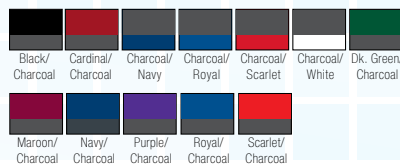

Alleson® Game Day Fleece Hoodie

LIST PRICE (blank) **$45⁰⁰**
GOLD DISCOUNT PRICE (blank) **$31⁵⁰**

Qualifying order discounts & customization options. See pgs. 22-23

- 100% cationic colorfast poly performance fleece body with dura-stretch soft brushed back inserts
- Features raglan sleeves & self-material hidden internal pockets
- Drawstring neck (adult only)

Sizes: Adult S - 3X Youth S - XL (Add $3 for 2X, $6 for 3X)

ADULT #: GFH3 YOUTH #: GFH3Y - $42.00