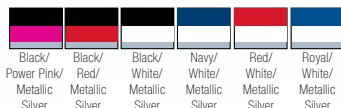

Augusta® Aurora Jacket

LIST PRICE (blank)
$35⁹⁰

GOLD DISCOUNT PRICE (blank)
$25¹³

Qualifying order discounts & customization options. See pgs. 22-23

- 100% heavyweight poly matte brushed tricot
- Ladies engineered fit
- Full front zip with garage & storm flap
- Ultra-sleek wrap inserts that bring shine to your performance
- Open bottom design with two front pockets

SIZES: Ladies S - 2X, Girls S - L
(Add $4 for 2X)
LADIES #: 7735 GIRLS #: 7736 $33.90