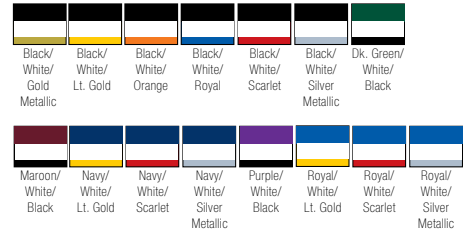

Alleson® Rhythm Cheer Shell

LIST PRICE (blank)
$28⁰⁰

GOLD DISCOUNT PRICE (blank)
$19⁶⁰

Qualifying order discounts & customization options. See pgs. 22-23

- 100% poly double knit
- Features an ultra-cute three color, traditional cut design with open cutouts
- Flattering, contrasting white side inserts
- Cover hemmed bottom
- Designed to be worn over Rhythm Liner (item C680)

SIZES: Ladies XS - 2X, Girls S - L (Add $2 for 2X)
LADIES #: C180 GIRLS #: C180Y $26.00
See available colors to right

Alleson® Rhythm Liner

LIST PRICE (blank)
$34⁰⁰

GOLD DISCOUNT PRICE (blank)
$23⁸⁰

Qualifying order discounts & customization options. See pgs. 22-23

- 84% poly / 16% spandex
- Features a three color, V-neck pullover design
- Midriff cut with 1.5" covered elastic bottom

SIZES: Ladies S - 2X, Girls S - L
(Add $2 for Ladies 2X)
LADIES #: C680, GIRLS #: C680Y $32.00
See available colors to right

Allesson® Rhythm Skirt with Three Stripe Braide

LIST PRICE (blank)
$27⁰⁰

GOLD DISCOUNT PRICE (blank)
$18⁹⁰

Qualifying order discounts & customization options. See pgs. 22-23

- 100% poly double knit
- Features an ultra-comfortable covered elastic waist + cute V-notch on front left leg
- Skirt comes with braid sewn on
- Designed to be worn with Rhythm Shell (item C180) and Rhythm liner (item C680)

SIZES: Ladies S - 2X, Girls S - L (Add $2 for 2X)
LADIES #: C280 GIRLS #: C280Y $25.00

Allesson® Cheer Brilliance Warm-Up Jacket

LIST PRICE (blank)
$33⁰⁰

GOLD DISCOUNT PRICE (blank)
$23¹⁰

Qualifying order discounts & customization options. See pgs. 22-23

- 100% brushed tricot poly
- Ultra-sleek contrasting inserts & piping
- Full front zip jacket with side pockets

SIZES: Ladies S - 2X, Girls S - L (Add $3 for Ladies 2X)
LADIES #: C940JW GIRLS #: C940JG $31.00
See available colors below