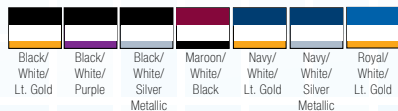

Alleson® Stock Harmony Shell

LIST PRICE (blank) **$28⁰⁰** GOLD DISCOUNT PRICE (blank) **$19⁶⁰**

Qualifying order discounts &
customization options. See pgs. 22-23

- Super cute three color, traditional cut shell with V-neck front & pointed racerback cut
- Features contrasting inserts throughout
- Ultra-flattering V-neck cut
- Cover hemmed bottom

SIZES: Ladies S - 2X, Girls S - L

(Add $2 for Ladies 2X)

LADIES #: C181, GIRLS #: C181Y $28.00