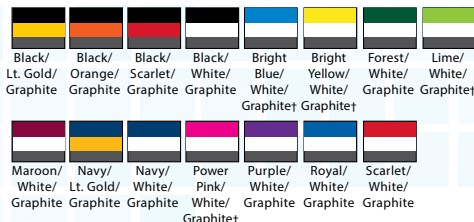

Sizes: One Size
 SCARF #223836 \$21.00, BEANIE #223835 \$17.00,
 GLOVES #223838 \$16.00, TRAPPER BEANIE #223823 \$21.00
 †Colors not available for the Trapper Beanie

Augusta® Flexfit Zone Cap

LIST PRICE (blank) **\$1390**
 GOLD DISCOUNT PRICE (blank) **\$973**