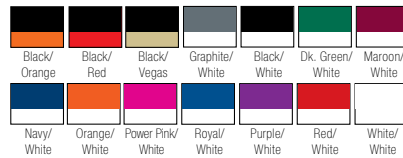

- 100% poly grid mock mesh
- 1" x 1" rib knit mitered V-neck collar & set-in sleeves
- Back yoke large enough for embellishment
- Contrasting color insert, piping and collar
- Side vents

SIZES: Adult S - 3X; Youth XS - L; Ladies XS - 2X; Girls S - L

(Add $2 for 2X, $3 for 3X)

ADULT #: 260 - $21.00 YOUTH #: 261 - $19.00

LADIES #: 262 GIRLS #: 263 - $17.00