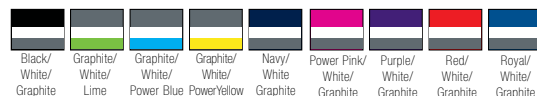

Augusta® Ladies Spry Hoodie

LIST PRICE (blank) **$35⁹⁰**
GOLD DISCOUNT PRICE (blank) **$25¹³**

Qualifying order discounts & customization options. See pgs. 22-23

- 50% cotton / 50% poly smooth athletic fleece
- Ladies engineered cut and fit
- Eye catching striping on sleeves & contrasting stitching with hood drawstrings
- Features a scuba shaped hood & thumb holes
- Large front pouch pocket

Sizes: Ladies XS - 2X (Add $4 for 2X)

LADIES #: 5440