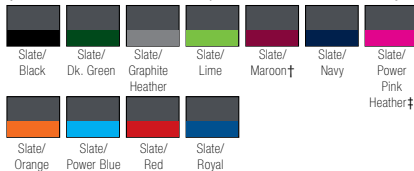

Augusta® Record Setter Pullover

LIST PRICE (blank) **\$33⁹⁰** GOLD DISCOUNT PRICE (blank) **\$23⁷³**

Qualifying order discounts & customization options. See pgs. 22-23

- 100% poly knit interlock
- Contrasting front panel for a pop of color
- Pullover style with quarter zip with zipper garage
- Includes hidden possession pocket

SIZES: Adult XS - 3X Ladies XS - 2X
(Add \$2 for 2X, \$4 for 3X)

ADULT #: 3620 LADIES #: 3622

†Color not available in ladies, ‡Color available in ladies only

Augusta® Hooded Fleece Lined Jacket

LIST PRICE (blank) **\$47⁷⁰** GOLD DISCOUNT PRICE (blank) **\$33³⁹**