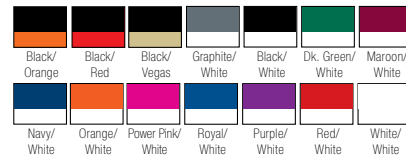

- 100% poly grid mock mesh
- 1" x 1" rib knit mitered V-neck collar & set-in sleeves
- Back yoke large enough for embellishment
- Contrasting color insert, piping and collar
- Side vents

SIZES: Adult S - 3X; Youth XS - L; Ladies XS - 2X; Girls S - L

(Add $2 for 2X, $3 for 3X)

ADULT #: 260 - $21.00 YOUTH #: 261 - $19.00

LADIES #: 262 GIRLS #: 263 - $17.00