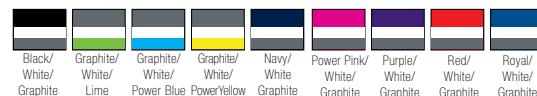

Augusta® Ladies Spry Hoodie

LIST PRICE (blank) **$35⁹⁰**
GOLD DISCOUNT PRICE (blank) **$25¹³**

Qualifying order discounts & customization options. See pgs. 22-23

- 50% cotton / 50% poly smooth athletic fleece
- Ladies engineered cut and fit
- Eye catching striping on sleeves & contrasting stitching with hood drawstrings
- Features a scuba shaped hood & thumb holes
- Large front pouch pocket

Sizes: Ladies XS - 2X (Add $4 for 2X)

LADIES #: 5440