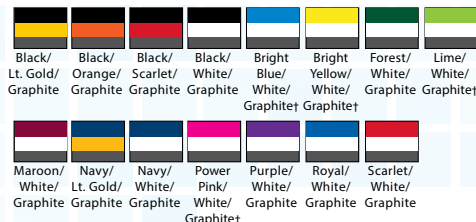

Sizes: One Size
SCARF #223836 \$21.00, BEANIE #223835 \$17.00,
GLOVES #223838 \$16.00, TRAPPER BEANIE #223823 \$21.00
†Colors not available for the Trapper Beanie

Augusta® Flexfit Zone Cap

LIST PRICE (blank) **\$1390**
GOLD DISCOUNT PRICE (blank) **\$973**