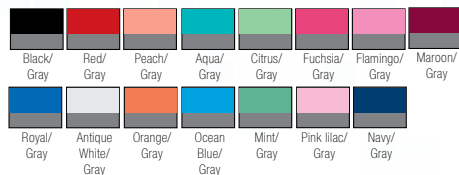

(Add \$2 for 2X, \$3 for 3X)

ADULT #: 260 - \$21.00 YOUTH #: 261 - \$19.00

LADIES #: 262 GIRLS #: 263 - \$17.00

Pennant® Raglan Crewneck

LIST PRICE (blank)
\$1390

GOLD DISCOUNT PRICE (blank)
\$973

Qualifying order discounts & customization options. See pgs. 22-23

LADIES #: 5217

Pennant® Vintage Stripe Jersey

LIST PRICE (blank)
\$1790

GOLD DISCOUNT PRICE (blank)
\$1253

Qualifying order discounts & customization options. See pgs. 22-23

- 100% soft cotton
- Classic jersey double stripes on sleeve for a vintage feel
- Contrasting neck tape to match sleeve striping
- Long sleeve crew neck cut with traditional fit
- Includes rib knit cuffs & neck