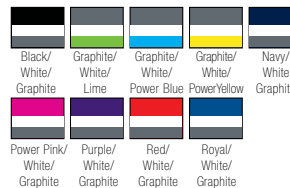

Augusta® Ladies Spry Hoodie

LIST PRICE (blank) **$35⁹⁰**
GOLD DISCOUNT PRICE (blank) **$25¹³**

Qualifying order discounts & customization options. See pgs. 22-23

- 50% cotton / 50% poly smooth athletic fleece
- Ladies engineered cut and fit
- Eye catching striping on sleeves & contrasting stitching with hood drawstrings
- Features a scuba shaped hood & thumb holes
- Large front pouch pocket

Sizes: Ladies XS - 2X (Add $4 for 2X)

LADIES #: 5440