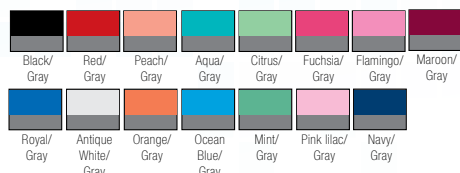

Pennant® Raglan Crewneck

LIST PRICE (blank)
$1390

GOLD DISCOUNT PRICE (blank)
$973

Qualifying order discounts & customization options. See pgs. 22-23

- 60% cotton / 40% poly lightweight heathered fan jersey
- Features a high-low cut hem
- Contrasting medium gray raglan sleeves & collar
- Ladies engineered cut and fit

SIZES: Ladies XS - 2X

(Add $2 for 2X)

LADIES #: 5217