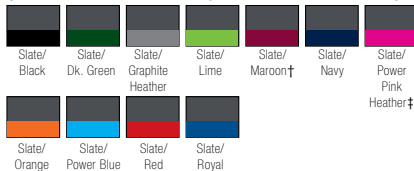

Augusta® Record Setter Pullover

LIST PRICE (blank) **$33⁹⁰** GOLD DISCOUNT PRICE (blank) **$23⁷³**

Qualifying order discounts & customization options. See pgs. 22-23

- 100% poly knit interlock
- Contrasting front panel for a pop of color
- Pullover style with quarter zip with zipper garage
- Includes hidden possession pocket

SIZES: Adult XS - 3X Ladies XS - 2X
(Add $2 for 2X, $4 for 3X)

ADULT #: 3620 LADIES #: 3622

†Color not available in ladies, ‡Color available in ladies only

Adidas® Climalite® Twist ½ Zip

LIST PRICE (blank) **$60⁰⁰** GOLD DISCOUNT PRICE (blank) **$42⁰⁰**

Qualifying order discounts & customization options. See pgs. 22-23

- 100% poly jacquard upper body
- 92% poly / 8% elastaine single jersey lower body, collar, cuffs & sleeves
- Sleek contrasting solid lower body
- Features thumbhole openings & matte silver Climalite® heat transfer at back right hem
- Matte silver thermal transfer Adidas® logo

SIZES: Ladies XS - 2X
LADIES #: 6755

Holloway® Potential Pullover

LIST PRICE (blank) **$66⁰⁰** GOLD DISCOUNT PRICE (blank) **$46²⁰**

Qualifying order discounts & customization options. See pgs. 22-23

- Dry-Excel™ Wik-Sof™ lower body
- Encased, concealed drawstring with right pocket access
- Adjustable hood with reflective eyelets and concealed cord locks
- Partial storm flap; contoured cuffs

Sizes: Adult S - 3X (Add $3 for 2X, $6 for 3X)
ADULT #: 229005