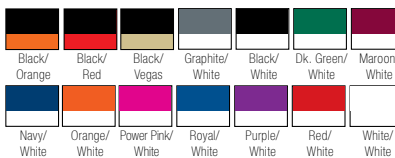

SIZES: Adult S - 3X; Youth XS - L; Ladies XS - 2X; Girls S - L

(Add \$2 for 2X, \$3 for 3X)

ADULT #: 260 - \$21.00 YOUTH #: 261 - \$19.00 LADIES #: 262 GIRLS #: 263 - \$17.00

Pennant® Raglan Crewneck

LIST PRICE (blank)
\$1390