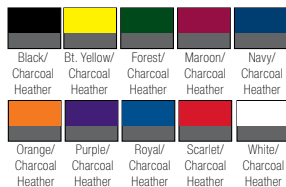

Holloway® Ladies Ration Hoodie

LIST PRICE (blank) **$35⁰⁰**
GOLD DISCOUNT PRICE (blank) **$24⁵⁰**

Qualifying order discounts & customization options. See pgs. 22-23

- 60% cotton / 40% poly soft sweatshirt fleece
- Fully lined hood with jersey & thick drawstring with metal eyelets & tips
- Front pouch pocket
- Wide, chunky rib cuffs & bottom hem

Sizes: Ladies XS - 3X (Add $2 for 2X, $3 for 3X)

LADIES #: 229378