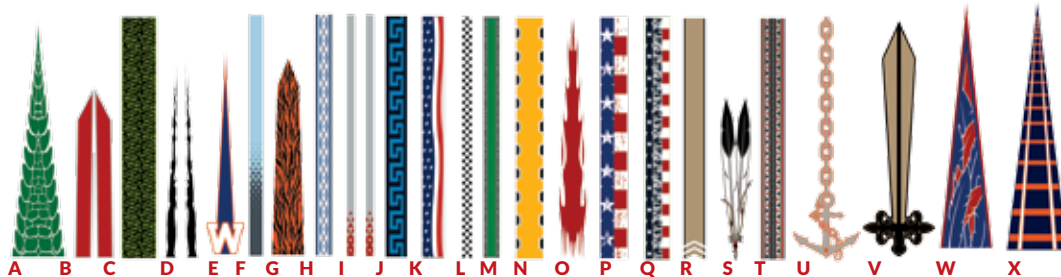

¾" Wide \$12.00 per set
per pkg. of 25
All colors available!

1" Wide \$12.25 per set
per pkg. of 25
All colors available!

Single Color Stripes

Ultra-Easy Application!

- Add color to your helmet with single, solid-color stripes
- 20-mil vinyl to take the big hits
- Stripes conform to helmet with ease
- 22" long, 25 stripes per package of any one color

TO ORDER: Specify Item #HS; any one color—see color chart, pg. 4; width, quantity

QUANTITY	1-5 sheets	6-11 sheets	12-24 sheets	25-72 sheets	73+ sheets
Size	Discount	10%	20%	30%	40%
½" Wide	List: \$11.75	\$10.58	\$9.40	\$8.23	\$7.05
¾" Wide	List: \$12.00	\$10.80	\$9.60	\$8.40	\$7.20
1" Wide	List: \$12.25	\$11.03	\$9.80	\$8.58	\$7.35

Extreme Custom Stripes

- Pick your custom team colors!
- Universal fit for all helmet styles
- Ultra-tough 20-mil vinyl! Won't crack or fade!
- Ships in 5 days or less after artwork is approved!

ITEM #: HSXCS (minimum 15 sets)