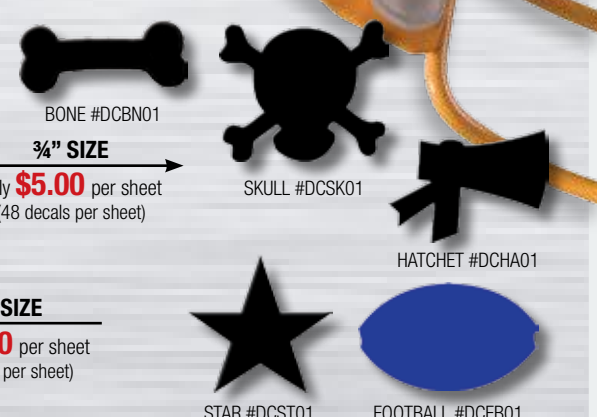

BONE #DCBN01

¾" SIZE

only **$5.00** per sheet
(48 decals per sheet)

SKULL #DCSK01

HATCHET #DCHA01

1 ½" SIZE

only **$2.00** per sheet
(12 decals per sheet)

STAR #DCST01

FOOTBALL #DCF801

SPORTDECALS® #1 IN DECALS FOR OVER 40 YEARS