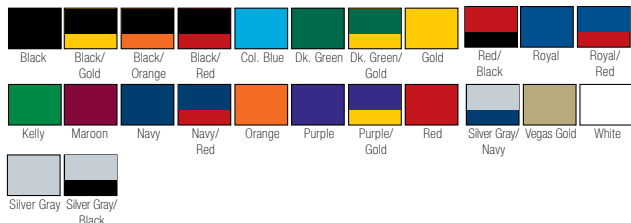

Augusta® Adult Athletic Mesh Cap

LIST PRICE (blank) **$650**
GOLD DISCOUNT PRICE (blank) **$455**

Qualifying order discounts & customization options. See pgs. 42-43

- 100% poly athletic mesh with tricot backing
- Features a six panel design with low profile pro-style crown
- Fused buckram-backed front panels
- Matching sewn eyelets & pre-curved bill with contrasting Gray under visor
- Hook & loop closure

Sizes: One Size Fits Most
ADULT #: 6235 **YOUTH #:** 6236