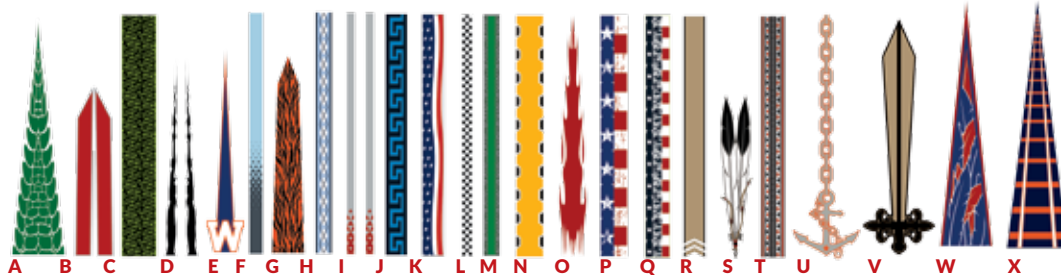

Extreme Custom Stripes

- Pick your custom team colors!
- Universal fit for all helmet styles
- Ultra-tough 20-mil vinyl! Won't crack or fade!
- Ships in 5 days or less after artwork is approved!

ITEM #: HSXCS (minimum 15 sets)

QUANTITY	15-24	25-72	73+
Discount	20%	30%	40%
List: $6.25	$5.00	$4.38	$3.75

TO ORDER: Specify Item; color(s) see color chart on pg. 3; quantity. Add $.25 per additional color.

SPECIALTY STRIPES

QUANTITY	15-24	25-72	73+
Discount	20%	30%	40%
List: $6.25	$5.00	$4.38	$3.75

TO ORDER: Specify Item; color(s) see color chart on pg. 4; quantity. Add $.25 per additional color.

Made of the same rugged 20-mil vinyl as our Helmet Decals. No peeling, cracking or shifting!