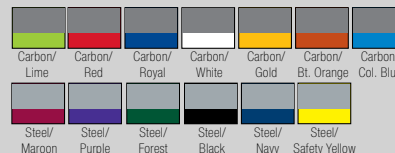

LIST PRICE (blank)
$54¹⁵

GOLD DISCOUNT PRICE (blank)
$37⁹⁰

Qualifying order discounts & Customization options. See pgs. 42-43