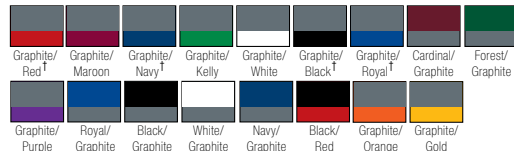

BADGER® DRIVE HOODIE

#1465

LIST PRICE (blank)
$52⁷⁵

GOLD DISCOUNT PRICE (blank)
$36⁹³

Qualifying order discounts & customization option
See pgs. 26-27

- 100% moisture wicking poly fleece
- Ultra-sleek contrasting inserts & piping
- Large front pouch pocket with media ports
- Poly rib cuffs & waist

Sizes: Adult XS - 4X*,

Youth S - XL (#2465 $51.30)

*Add $3 per 2X, $3 per 3X, $5 per 4X

†Colors available in youth