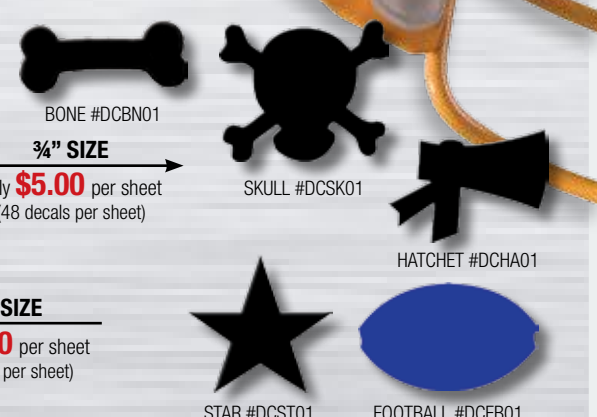

BONE #DCBN01

¾" SIZE

only **$5.00** per sheet
(48 decals per sheet)

SKULL #DCSK01

HATCHET #DCHA01

1 ½" SIZE

only **$2.00** per sheet
(12 decals per sheet)

STAR #DCST01

FOOTBALL #DCF801

Custom Decals Awards Booster Team/P.E. Packs Sideline Fleece Spirit Dye Sublimation Custom Tees