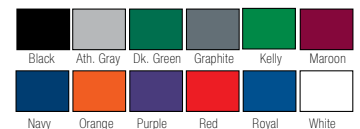

Augusta® Wicking Fleece Hooded Sweatshirt

LIST PRICE (blank) **$37⁹⁰** GOLD DISCOUNT PRICE (blank) **$26⁵³**

Qualifying order discounts & customization options. See pgs. 42-43

- 100% high performance, moisture wicking poly
- Self-lined hood & drawstring
- Large front pouch pocket
- Self-fabric cuffs & waist

SIZES: Adult S - 4XL
(Add $2 for 2X, $3 for 3X, $4 for 4X)
ADULT #: 5505 YOUTH #: 5506