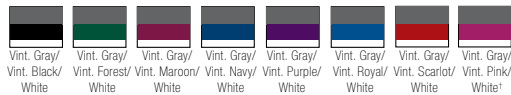

SIZES: Adult S - 3X; Ladies XS - 2X

(Add $2 for 2X, $3 for 3X)

ADULT #: 229523 LADIES #: 229345 († Only available in Ladies)