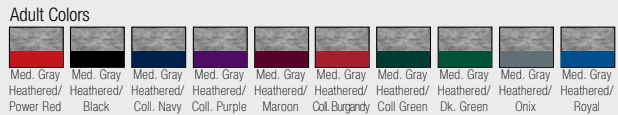

Holloway® Fielder / Applaud Shirt

LIST PRICE (blank) **$26⁰⁰**
GOLD DISCOUNT PRICE (blank) **$18²⁰**

Qualifying order discounts & customization options. See pgs. 42-43

- Tri-blend Vintage Heather 50% poly / 37% cotton / 13% rayon
- Contrasting ¾ sleeve with stripe
- Raw edged bib hem with contrasting cover-stitch
- Ladies fit features a sleek V-neck & side color blocking design

SIZES: Adult S - 3X; Ladies XS - 2X

(Add $2 for 2X, $3 for 3X)

ADULT #: 229523 LADIES #: 229345 († Only available in Ladies)

Adidas® Climawarm® Team Issue Full Zip

LIST PRICE (blank) **$65⁰⁰**
GOLD DISCOUNT PRICE (blank) **$45⁵⁰**

Qualifying order discounts & customization options. See pgs. 42-43

- 100% poly tech fleece
- Features dyed to match drawstrings & contrasting dark gray seams
- Matte silver Climawarm® thermal transfer at back right hem
- White embroidered Adidas® logo

SIZES: Adult XS - 4XLT (Add $5 for 3X -4XLT)

ADULT #: 461F LADIES #: 407F - $60.00 (Ladies style is solid heathered)

MAKE IT YOUR OWN! CUSTOMIZATION OPTIONS ARE ENDLESS! GO TO PGS. 42-43 FOR OPTIONS.

Badger® Digital Camo Hoodie

LIST PRICE (blank) **$52⁷⁵**
GOLD DISCOUNT PRICE (blank) **$36⁹³**

Qualifying order discounts & customization options. See pgs. 42-43

- 100% poly moisture management
- Dye sublimated digital side & sleeve panel inserts
- Front pouch pocket with two hook & loop closure at top of pockets with headset opening

Sizes: Adult XS - 4X; Youth XS-XL

(† Colors not available in youth)

(Add $2 for 2X, $3 for 3X, $5 for 4X)

ADULT #: 1464 YOUTH #: 2464

Coordinating shorts available!
Check them out at sportdecals.com!

Badger® Digital Camo Hook Tee

LIST PRICE (blank) **$21⁴⁵**
GOLD DISCOUNT PRICE (blank) **$15⁰²**

Qualifying order discounts & customization options. See pgs. 42-43