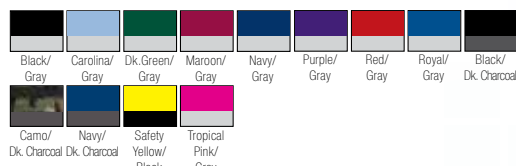

Sizes: 12.75"H x 27.25"W x 13.5"D
ITEM #: BG99