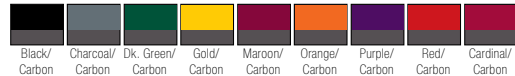

Richardson® Carbon Hat

LIST PRICE (blank) **$1550**
GOLD DISCOUNT PRICE (blank) **$1085**

Qualifying order discounts & customization options. See pgs. 42-43

- Dryve mesh front panels; upper visor panel; back strap
- Carbon fiber patterned button, side back and visor trim panels
- Black trim piping on front panels and visor
- Low profile; structured crown shape; pre-curved visor

Sizes: One Size Fits Most
ADULT #: 178