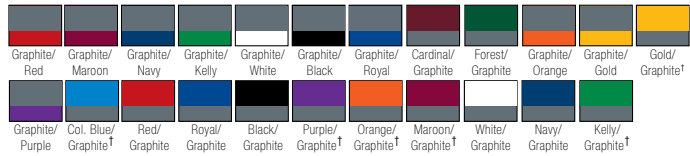

BADGER® DRIVE LONG SLEEVE TEE

#4157

LIST PRICE (blank)
$25⁶⁰

GOLD DISCOUNT PRICE (blank)
$17⁹²

Qualifying order discounts & customization option
See pgs. 26-27

- 100% moisture wicking / antimicrobial poly
- Features contrasting inserts & piping
- Double-needle hem & self-fabric collar

Sizes: Adult S - 4X*

*Add $2 per 2X, $3 per 3X, $5 per 4X †Colors not available

BADGER® DRIVE SHORT SLEEVE TEE

#4147

LIST PRICE (blank)
$20⁴⁵

GOLD DISCOUNT PRICE (blank)
$14³²

Qualifying order discounts & customization option
See pgs. 26-27

- 100% moisture wicking / antimicrobial poly
- Features contrasting inserts with piping
- Self-fabric collar

Sizes: Adult S - 4X*, Youth XS - L (#2147 $19.85)

*Add $3 per 2X, $2 per 3X, $5 per 4X

BADGER® DRIVE POCKETED SHORT

#4117

LIST PRICE (blank)
$22⁷⁵

GOLD DISCOUNT PRICE (blank)
$15⁹³

Qualifying order discounts & customization option
See pgs. 26-27

- 100% moisture wicking / antimicrobial poly
- Features contrasting inserts with piping on back leg
- 2" covered elastic waist with drawstring
- Two deep side pockets

Sizes: Adult S - 4X*

*Add $2 per 2X, $3 per 3X, $5 per 4X †Colors not available

MAKE IT YOUR OWN! CUSTOMIZATION OPTIONS ARE ENDLESS!
GO TO PGS. 26-27 FOR OPTIONS.

BADGER® DRIVE LADIES TEE

#4167

LIST PRICE (blank)
$20⁴⁵

GOLD DISCOUNT PRICE (blank)
$14³²

Qualifying order discounts & customization option
See pgs. 26-27

- 100% high performance, moisture wicking poly
- Antimicrobial properties
- Ultra-sleek contrasting inserts with piping

Sizes: Ladies XS - 2X*,

*Add $2 per 2X