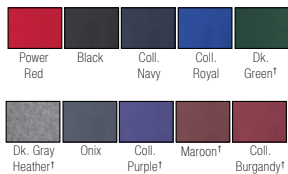

Adidas® Climawarm® Team Issue Pant

LIST PRICE (blank) **$50⁰⁰**
GOLD DISCOUNT PRICE (blank) **$35⁰⁰**

Qualifying order discounts & customization options. See pgs. 42-43

- 100% poly tech fleece
- Features zip pockets & covered elastic waist for max movement
- White embroidered Adidas® logo
- Inseam: 32" size L; Inseam: 34" size LT; Inseam: 27.5" size Y

SIZES: Adult XS - 4XLT; Youth S - XL - $40.00 (Add $5 for 3X & 4XLT)

ADULT #: 486P YOUTH #: 736P (†Colors not available in youth)