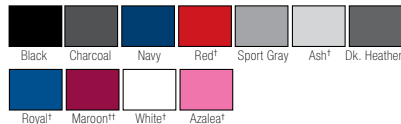

Gildan® Open Bottom Sweatpant

LIST PRICE (blank) **$14⁹⁹** GOLD DISCOUNT PRICE (blank) **$10⁴⁹**

Qualifying order discounts & customization options. see pgs. 42-43

- 50% cotton / 50% poly blend fleece with elastic drawstring waistband
- Slightly tapered leg with open bottom

Sizes: Adult S - 5X; Ladies S - 2X; Youth S - XL
(Add $2 for 2X, $3 for 3X, $4 for 4X, $5 for 5X)
ADULT #: 18400 YOUTH #: 18400B LADIES #: 18400FL
*Not Available in Ladies. **Not Available in Youth. †Ladies Only.