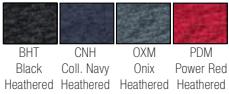

Adidas® Climawarm® Team Issue Hood

LIST PRICE (blank) **$55⁰⁰**
GOLD DISCOUNT PRICE (blank) **$38⁵⁰**

Qualifying order discounts & customization options. see pgs. 42-43

- 100% poly tech fleece
- Thumbhole openings
- Matte silver Climawarm® heat transfer at back right hem
- Metallic silver kiss cut Adidas® heat transfer logo

SIZES: XS - 2XLT (Add $5 for MT-2XLT)

WOMEN'S #: 405F

MAKE IT YOUR OWN! CUSTOMIZATION OPTIONS ARE ENDLESS.
GO TO PGS. 42-43 FOR OPTIONS.

Adidas® Climawarm® Team Issue Hoodie

LIST PRICE (blank) **$55⁰⁰**
GOLD DISCOUNT PRICE (blank) **$38⁵⁰**

Qualifying order discounts & customization options. see pgs. 42-43

- 100% poly tech fleece
- Rib collar and cuffs
- White embroidered Adidas® logo

SIZES: Adult XS - 4XLT; Youth S - XL

(Add $5 for 3X & 4XLT)

ADULT #: 359F YOUTH #: 490F - $45.00

(†Colors not available in youth)