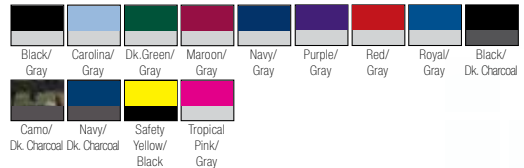

Sizes: 12.75"H x 27.25"W x 13.5"D
ITEM #: BG99