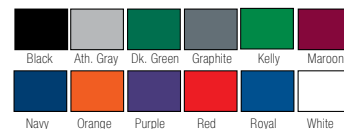

Augusta® Wicking Fleece Hooded Sweatshirt

LIST PRICE (blank) **$37⁹⁰** GOLD DISCOUNT PRICE (blank) **$26⁵³**

Qualifying order discounts & customization options. see pgs. 42-43

- 100% high performance, moisture wicking poly
- Self-lined hood & drawstring
- Large front pouch pocket
- Self-fabric cuffs & waist

SIZES: Adult S - 4XL
(Add $2 for 2X, $3 for 3X, $4 for 4X)
ADULT #: 5505 YOUTH #: 5506