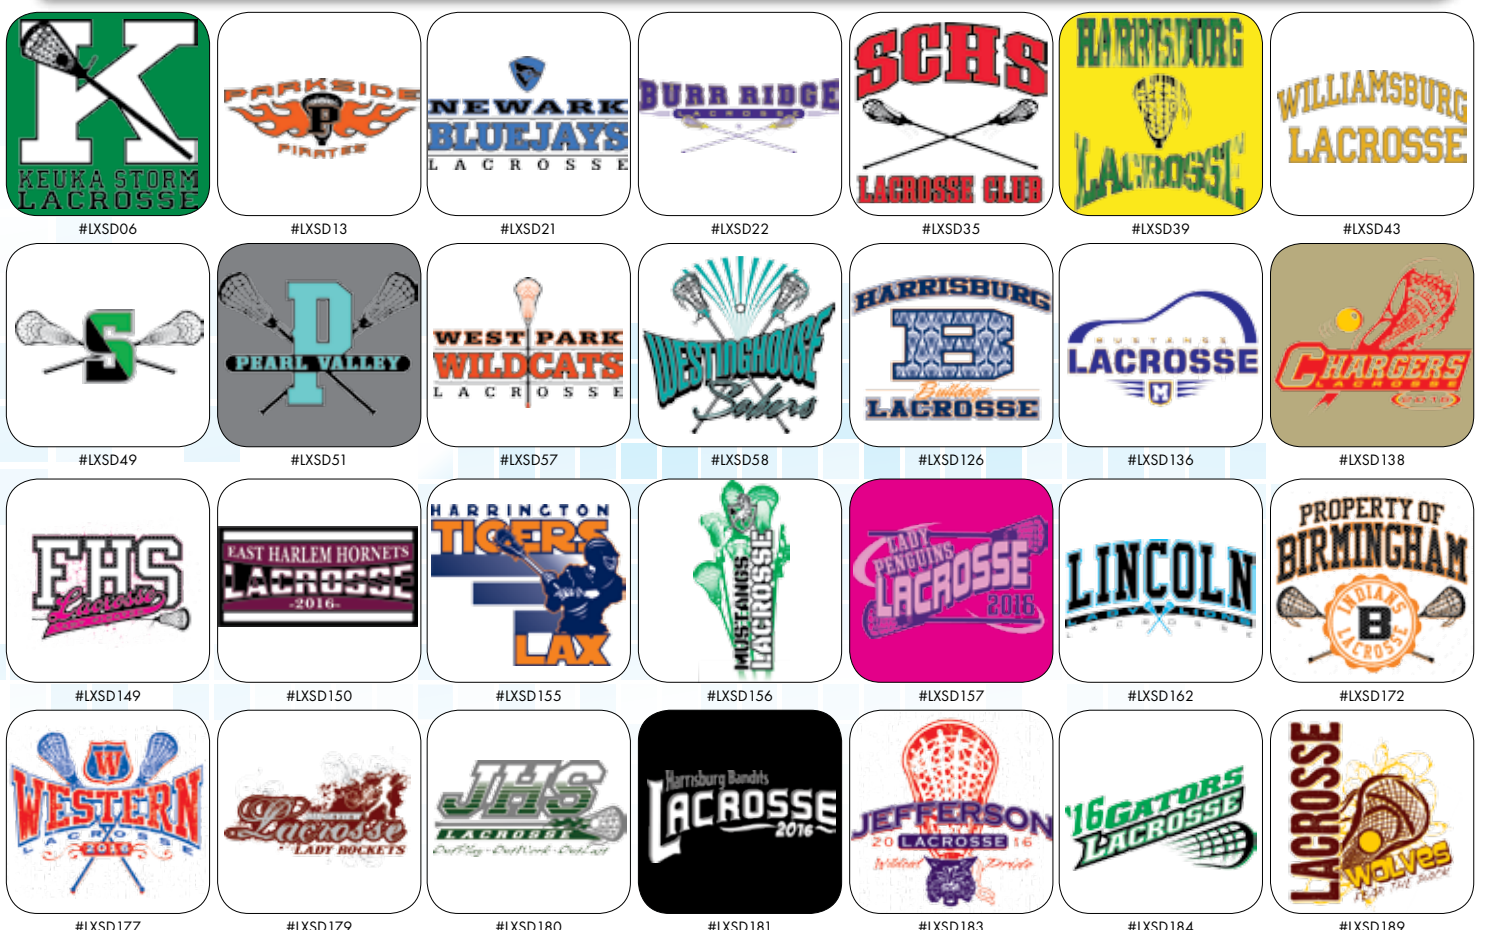

CUSTOM WRESTLING DESIGNS - MANY MORE ONLINE!

CUSTOM SOCCER DESIGNS - MANY MORE ONLINE!

CUSTOM BOOSTER DESIGNS - MANY MORE ONLINE!

CUSTOM LACROSSE DESIGNS - MANY MORE ONLINE!

CUSTOM CHEER DESIGNS - MANY MORE ONLINE!