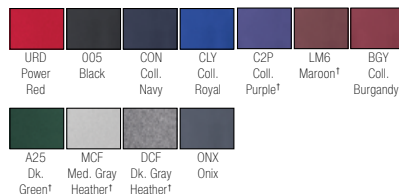

- 100% poly tech fleece
- Rib collar and cuffs
- White embroidered Adidas® logo

SIZES: Adult XS - 4XLT; Youth S - XL

(Add \$5 for 3X & 4XLT)

ADULT #: 359F YOUTH #: 490F - \$45.00

(†Colors not available in youth)