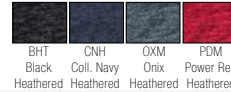

Adidas® Climawarm® Team Issue Full Zip

LIST PRICE (blank) **$60⁰⁰**
GOLD DISCOUNT PRICE (blank) **$42⁰⁰**

Qualifying order discounts & customization options. see pgs. 42-43

- 100% poly tech fleece
- Thumbhole openings & dyed to match zipper
- Matte silver Climawarm® thermal transfer at back right hem
- Metallic silver kiss cut Adidas® thermal transfer

SIZES: XS - 2XLT (Add $5 for MT-2XLT)

WOMEN'S #: 407F

Adidas® Climawarm® Team Issue Pant

LIST PRICE (blank) **$45⁰⁰**
GOLD DISCOUNT PRICE (blank) **$31⁵⁰**

Qualifying order discounts & customization options. see pgs. 42-43

- 100% poly tech fleece
- Moisture management fabric & contrasting color interior waistband
- Matte silver Climawarm® heat transfer at back right hip
- Metallic silver kiss cut Adidas® thermal transfer logo
- Front pockets
- Inseam: 31.5" size M; Inseam: 33.5" size MT

SIZES: XS - 2XL, MT - 2XLT (Add $5 for MT-2XLT)

WOMEN'S #: 569P

Adidas® Climawarm® Team Issue Hood

LIST PRICE (blank) **$55⁰⁰**
GOLD DISCOUNT PRICE (blank) **$38⁵⁰**

Qualifying order discounts & customization options. see pgs. 42-43

- 100% poly tech fleece
- Thumbhole openings
- Matte silver Climawarm® heat transfer at back right hem
- Metallic silver kiss cut Adidas® heat transfer logo

SIZES: XS - 2XLT (Add $5 for MT-2XLT)

WOMEN'S #: 405F

MAKE IT YOUR OWN! CUSTOMIZATION OPTIONS ARE ENDLESS.
GO TO PGS. 42-43 FOR OPTIONS.

Adidas® Climawarm® Team Issue Hoodie

LIST PRICE (blank) **$55⁰⁰**
GOLD DISCOUNT PRICE (blank) **$38⁵⁰**

Qualifying order discounts & customization options. see pgs. 42-43

- 100% poly tech fleece
- Rib collar and cuffs
- White embroidered Adidas® logo

SIZES: Adult XS - 4XLT; Youth S - XL

(Add $5 for 3X & 4XLT)

ADULT #: 359F YOUTH #: 490F - $45.00

(†Colors not available in youth)

Adidas® Climawarm® Team Issue Pant