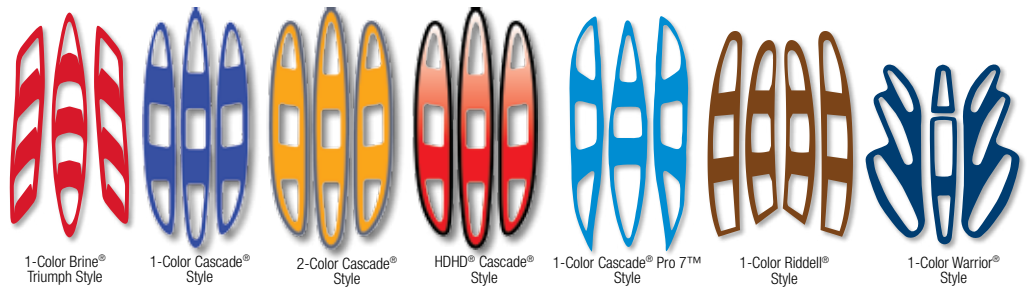

Add \$.25 per additional color.

- Available in a range of styles engineered to fit most popular helmet styles and brands
- Choose 1-color, 2-color, or HDHD™ High-Definition for a bold look!

TO ORDER: Specify Item #VSLX; helmet style; color(s); quantity. Ships in 5 working days or less after artwork is approved. Minimum quantity: 5 sets. Add \$.25 per additional color.

Chin Protector Decals

Fits chin protectors on newer helmets.

QUANTITY	6-11	12-24	25-72	73+
Discount	10%	20%	30%	40%
List: \$2.50	\$2.25	\$2.00	\$1.75	\$1.50

TO ORDER: Specify Item #CHDLXCP; color(s) (see color chart, pg. 36); custom wording; quantity. Ships in 5 days or less after artwork is approved. Minimum quantity: 6. Add \$.25 per additional color.