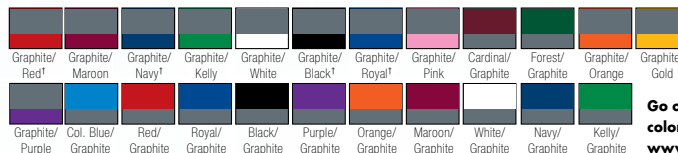

Go online to check all colors and availability
www.sportdecals.com