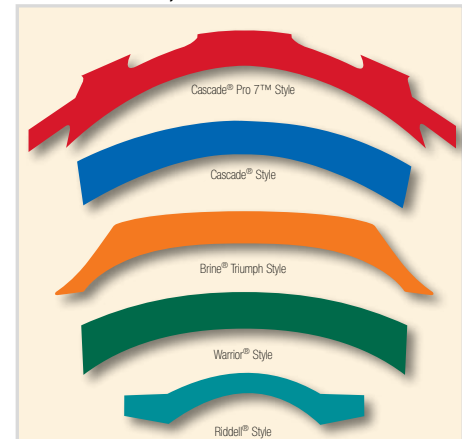

SOLID COLOR, NO IMPRINT WRAPAROUNDS

TO ORDER: Specify Item #CHDLXW; helmet style; color(s) (see color chart, pg. 36); quantity. Ships in 5 days or less after artwork is approved. Minimum quantity: 6. Add $.25 per additional color.