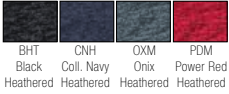

Adidas® Climawarm® Team Issue Full Zip

LIST PRICE (blank) **$60⁰⁰**
GOLD DISCOUNT PRICE (blank) **$42⁰⁰**

Qualifying order discounts & customization options. see pgs. 42-43

- 100% poly tech fleece
- Thumbhole openings & dyed to match zipper
- Matte silver Climawarm® thermal transfer at back right hem
- Metallic silver kiss cut Adidas® thermal transfer

SIZES: XS - 2XLT (Add $5 for MT-2XLT)

WOMEN'S #: 407F

Adidas® Climawarm® Team Issue Pant

LIST PRICE (blank) **$45⁰⁰**
GOLD DISCOUNT PRICE (blank) **$31⁵⁰**

Qualifying order discounts & customization options. see pgs. 42-43

- 100% poly tech fleece
- Moisture management fabric & contrasting color interior waistband
- Matte silver Climawarm® heat transfer at back right hip
- Metallic silver kiss cut Adidas® thermal transfer logo
- Front pockets
- Inseam: 31.5" size M; Inseam: 33.5" size MT

SIZES: XS - 2XL, MT - 2XLT (Add $5 for MT-2XLT)

WOMEN'S #: 569P