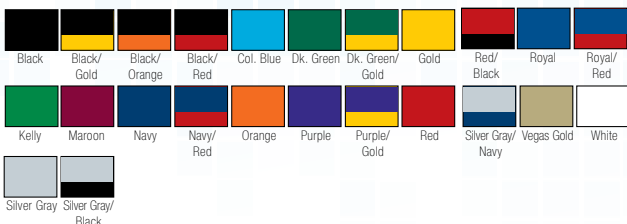

- 100% poly athletic mesh with tricot backing
- Features a six panel design with low profile pro-style crown
- Fused buckram-backed front panels
- Matching sewn eyelets & pre-curved bill with contrasting Gray under visor
- Hook & loop closure

Sizes: One Size Fits Most
ADULT #: 6235 **YOUTH #:** 6236