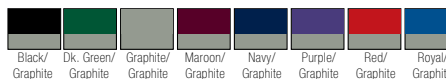

Augusta® Circuit ½ Zip Pullover

LIST PRICE (blank) **$39⁹⁰** GOLD DISCOUNT PRICE (blank) **$27⁹³**

Qualifying order discounts & customization options. see pgs. 42-43

- 9 oz. 50% cotton / 50% poly smooth athletic fleece
- Contrasting color collar facing and zipper
- Raglan sleeves
- Contrasting three-needle raglan and hem detail
- Open bottom
- Half elastic cuffs

SIZES: S - 3X (Add $2 for 2X, $3 for 3X, $4 for 4X)
ADULT #: 5445