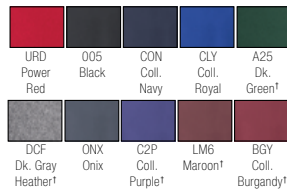

- 100% poly tech fleece
- Rib collar and cuffs
- White embroidered Adidas® logo

SIZES: Adult XS - 4XLT; Youth S - XL

(Add \$5 for 3X & 4XLT)

ADULT #: 359F YOUTH #: 490F - \$45.00

(†Colors not available in youth)