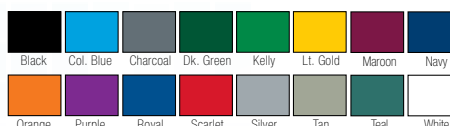

Alleson® Six Panel Baseball Cap

LIST PRICE (blank) **$3⁸⁰**
GOLD DISCOUNT PRICE (blank) **$2⁶⁶**

Qualifying order discounts & customization options. see pgs. 42-43

- A go-to baseball cap!
- 100% cotton twill
- Features a six panel structure & pre-curved visor
- Adjustable Velcro closure
- Includes color coordinating eyelets & button

Sizes: One Size Fits Most
ADULT #: 3CCTA **YOUTH #:** 3CCTY