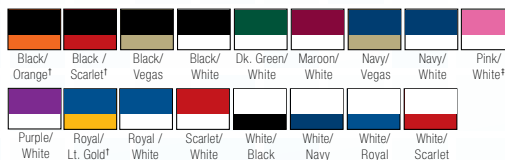

Alleson® Gameday Press Conference Polo

LIST PRICE (blank)
$29⁰⁰

GOLD DISCOUNT PRICE (blank)
$20³⁰

Qualifying order discounts & customization options. see pgs. 42-43

- 100% extreme microfiber cationic colorfast poly
- Contrasting inserts along side seams & on back
- Three button placket
- Features straight hemmed bottom and sleeve ends

SIZES: Adult XS - 4X; (Add $3 for 2X, $6 for 3X, $9 for 4X) Ladies XS - 2X (Add $3 for 2X)
ADULT #: GPL2 LADIES #: GPL2W (†Ladies colors not available ‡Ladies only)