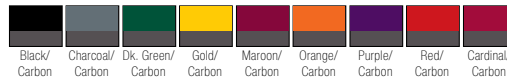

Richardson® Carbon Hat

LIST PRICE (blank) **$15⁵⁰**
GOLD DISCOUNT PRICE (blank) **$10⁸⁵**

Qualifying order discounts & customization options. see pgs. 42-43

- Dryve mesh front panels; upper visor panel; back strap
- Carbon fiber patterned button, side back and visor trim panels
- Black trim piping on front panels and visor
- Low profile; structured crown shape; pre-curved visor

Sizes: One Size Fits Most
ADULT #: 178