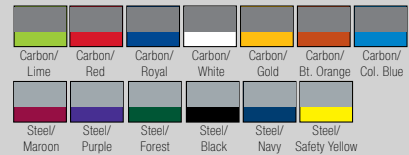

LIST PRICE (blank)
$54¹⁵

GOLD DISCOUNT PRICE (blank)
$37⁹⁰

Qualifying order discounts & Customization options. see pgs. 42-43