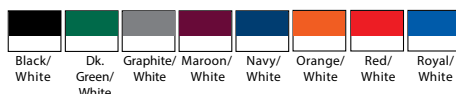

AUGUSTA® HOOK SHOT REVERSIBLE JERSEY

#1161

LIST PRICE (blank)
$25⁰⁰

GOLD DISCOUNT PRICE (blank)
$17⁵⁰

Qualifying order discounts & customization option
See pgs 30-31

- 100% poly wicking knit with 92% poly / 8% spandex pinhole mesh inserts
- Includes self-fabric collar with a V-neck collar
- Racerback cut with ladies engineered fit
- Sleek contrasting striping down side seams

Sizes: Adult S - 3X*, Youth S - L (#1162 $23.00)

*Add $2 per 2X, $3 per 3X

AUGUSTA® HOOK SHOT REVERSIBLE SHORT

#1163

LIST PRICE (blank)
$25⁰⁰

GOLD DISCOUNT PRICE (blank)
$17⁵⁰

Qualifying order discounts & customization option
See pgs 30-31

- Double layer 100% poly wicking knit
- Fully reversible design
- Colored side features digi camo inserts
- Full collar
- Inseam: 9"
- Youth Inseam: Graded

Sizes: Adult S - 3X*, Youth S - L (#1164 $23.00)

*Add $2 per 2X, $3 per 3X

AUGUSTA® WINNING STREAK GAME JERSEY

#1180

LIST PRICE (blank)
$19⁵⁰

GOLD DISCOUNT PRICE (blank)
$13⁶⁵

Qualifying order discounts & customization option
See pgs 30-31

- 100% poly wicking knit with 92% poly / 8% spandex pinhole mesh inserts
- Includes self-fabric collar with a V-neck cut
- Sleek contrasting striping down side seams
- NFHS compliant
- Racerback cut & engineered fit on ladies stlye

Size: Adult S - 3X*, Youth XS - L (#1181 $17.50),

Ladies S - 2X* (#1182 $17.50), Girls S - L (#1183 $15.50)

*Add $2 per 2X, $3 per 3X

AUGUSTA® WINNING STREAK SHORT

#1185

LIST PRICE (blank)
$19⁹⁰

GOLD DISCOUNT PRICE (blank)
$13⁹³

Qualifying order discounts & customization option
See pgs 30-31

- 100% poly wicking knit with 92% poly / 8% spandex pinhole mesh inserts
- Includes full cut design
- Covered elastic waist with inside drawstring
- Sleek contrasting striping down side seams
- Inseam: 9"
- Youth Inseam: Graded