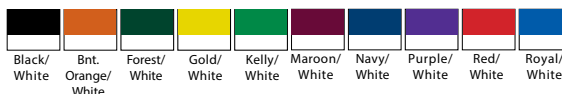

BADGER® B-POWER REVERSIBLE TANK

#8549

LIST PRICE (blank)
$2845

GOLD DISCOUNT PRICE (blank)
$1992

Qualifying order discounts & customization options
See pgs 30-31

- 100% moisture wicking / antimicrobial performance poly
- Features a wider shoulder design with V-neck cut
- Sleek contrasting shoulder & side panel inserts
- Reversible design makes tank perfect for practice & game day!

Sizes: Adult S - 3X*, Youth S - L (#2549 $27.00)

*Add $2 per 2X, $3 per 3X

BADGER® B-POWER REVERSIBLE SHORT

#7243

LIST PRICE (blank)
$2700

GOLD DISCOUNT PRICE (blank)
$1890

Qualifying order discounts & customization options
See pgs 30-31

- 100% moisture wicking / antimicrobial poly
- Features eye catching contrasting side panels
- Covered elastic waist with drawstring for a perfect fit
- Fully reversible design makes this short perfect for practice & game day!

Sizes: Adult XS - 3X*, Youth S - L (#2243 $25.60)

*Add $2 per 2X, $3 per 3X

CUSTOMIZE APPAREL ONLINE!

UNIFORMS, TEES, DECALS & MORE!

PUT YOUR TEAM IN THE #1 SPOT!

WWW.TEAMWEAR1.COM

BADGER® CHALLENGER REVERSIBLE TANK

#8559

LIST PRICE (blank)
$1815

GOLD DISCOUNT PRICE (blank)
$1271

Qualifying order discounts & customization options
See pgs 30-31

- 100% poly mesh with side dazzle panels
- Fully reversible design
- Badger® jock tag

Sizes: Adult S - 3X*, Youth S - L (#2559 $16.75);

Ladies XS - 2X* (#8959 $18.15)

*Add $2 per 2X, $3 per 3X

BADGER® CHALLENGER SHORT

#7241

LIST PRICE (blank)
$1845

GOLD DISCOUNT PRICE (blank)
$1292

Qualifying order discounts & customization options
See pgs 30-31

- 100% poly mesh with side dazzle panels
- Athletic cut for superior fit
- Features covered elastic waist with inside drawstring
- Inseam: 9"

Sizes: Adult S - 3X*, Youth S - L (#2241 $17.60);

*Add $2 per 2X, $3 per 3X