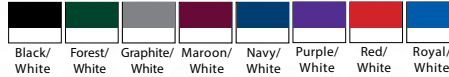

BADGER® CHALLENGER REVERSIBLE TANK

#8559

LIST PRICE (blank)
$1815

GOLD DISCOUNT PRICE (blank)
$1271

Qualifying order discounts & customization options
See pgs 30-31

- 100% poly mesh with side dazzle panels
- Fully reversible design
- Badger® jock tag

Sizes: Adult S - 3X*, Youth S - L (#2559 $16.75);

Ladies XS - 2X* (#8959 $18.15)

*Add $2 per 2X, $3 per 3X