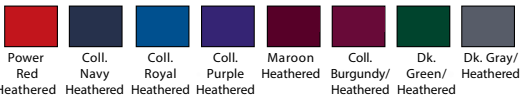

#EMBBKB27

- 100% poly tech fleece
- Feature rib collar & cuffs & contrasting onix collar facing liner
- Includes matte silver Climawarm® heat transfer at back right hem
- White embroidered Adidas® logo on sleeve

Sizes: Adult XS - 2X, 3X, 4XLT*

*Add $5 per 3X, 4XLT