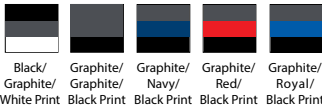

Black/ Graphite/ Graphite/ Red/ Royal/
Graphite/ Graphite/ Navy/ Red/ Royal/
White Print Black Print Black Print Black Print Black Print

CUSTOMIZE APPAREL ONLINE

UNIFORMS, TEES, DECALS & MORE!

PUT YOUR TEAM IN THE #1 SPOT!

WWW.TEAMWEAR1.COM

SPEND MORE, SAVE MORE. UP TO 40% OFF

SEE PLATINUM PRICING ON PG. 30

THE MORE YOU SPEND THE MORE YOU SAVE!

Call to learn more about our PLATINUM PROGRAM with 40% savings! Order all your spring sports together and receive our TOP-LEVEL savings...plus retail credit and additional incentives. 800.460.0539