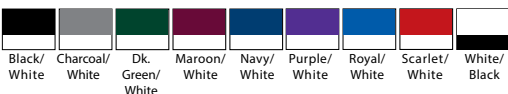

ALLESON® BASKETBALL LONG SLEEVE SHOOTER SHIRT

#534SS

LIST PRICE (blank)
$26⁵⁰

GOLD DISCOUNT PRICE (blank)
$18⁵⁵

Qualifying order discounts & customization options
See pgs 30-31

- 100% extreme mock mesh cationic colorfast poly
- Moisture wicking to keep athletes cool & dry
- Long sleeve with half zip front
- Unisex styling & fit
- Ultra-sleek contrasting stripe inserts

Sizes: Adult S - 3X*, Youth M - L (#534SSY $24.50)

*Add $4 per 2X, $7 per 3X