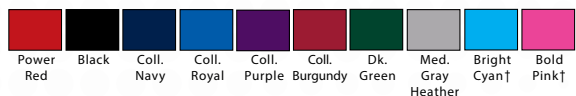

ADIDAS® ULTIMATE LADIES LONG SLEEVE TEE

#4876

LIST PRICE (blank)

$25⁰⁰

GOLD DISCOUNT PRICE (blank)

$17⁵⁰

Qualifying order discounts & customization options
See pgs 30-31

- 100% single jersey, lightweight poly
- Features set-in seams
- Moisture wicking & odor resistant technology
- Your new go-to long sleeve!
- Matte, silver thermal transfer Climalite® logo on back right hem
- Thermal transfer Adidas® logo on sleeve

Sizes: Ladies XS - 2X, 3X*

*Add $5 per 3X

†Colors not available in long sleeve