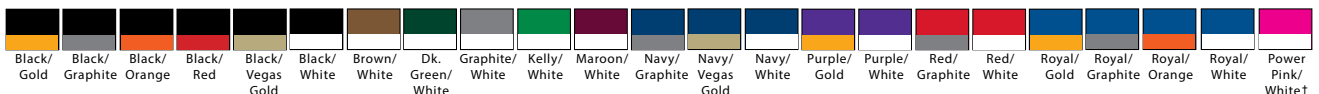

AUGUSTA® LONG SLEEVE WARM-UP SHIRT

#4600

LIST PRICE (blank)
$29⁴⁰

GOLD DISCOUNT PRICE (blank)
$20⁵⁸

Qualifying order discounts & customization options
See pgs 30-31

#BKBCS474

- 100% moisture wicking poly mesh
- Includes sleek tipped rib-knit overlap collar
- Contrasting accent piping & inserts
- Self-fabric cuffs

Sizes: Adult XS - 3X*

*Add $2 per 2X, $4 per 3X

AUGUSTA® TRAINING SHORT

#1420

LIST PRICE (blank)
$7⁹⁰

GOLD DISCOUNT PRICE (blank)
$5⁵³

Qualifying order discounts & customization options
See pgs 30-31

#BKBCS474

- 100% moisture wicking poly knit
- Full cut design
- Includes covered elastic waist with inside drawstring for a perfect fit
- Inseam: 9"

Youth Inseam: Graded

Sizes: Adult S - 3X*, Youth S - L (#1421 $7.90)

*Add $2 per 2X, $4 per 3X

AUGUSTA® WICKING FLEECE HOODED SWEATSHIRT

#5505

LIST PRICE (blank)
$37⁹⁰

GOLD DISCOUNT PRICE (blank)
$26⁵³

Qualifying order discounts & customization options
See pgs 30-31

#BKBCS487

- 100% high performance, moisture wicking poly
- Features a self-lined hood & drawstring
- Large front pouch pocket
- Self-fabric cuffs & waist

Sizes: Adult S - 4X*, Youth S - L (#5506 $37.00)

*Add $2 per 2X, $3 per 3X, $4 per 4X

AUGUSTA® WICKING FLEECE SWEATPANT

#5515

LIST PRICE (blank)
$32⁵⁰

GOLD DISCOUNT PRICE (blank)
$22⁷⁵

Qualifying order discounts & customization options
See pgs 30-31

#CUSTOM

- 100% performance, moisture wicking poly fleece
- Features a covered elastic waist with inside drawstring
- Side seam pockets
- Open bottom design

Sizes: Adult S - 3X*, Youth S - L (#5516 $33.30)

*Add $2 per 2X, $4 per 3X

AUGUSTA® MEDALIST JACKET

#4390

LIST PRICE (blank)
$31⁹⁰

GOLD DISCOUNT PRICE (blank)
$22³³

Qualifying order discounts & customization options
See pgs 30-31

#BKBCS477