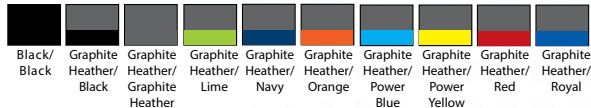

- 90% brushed back poly / 10% spandex
- Features four way stretch & moisture wicking properties
- Scuba style hood with drawstring
- Includes raglan, contrasting sleeves with thumbholes
- Large front pouch pocket

Sizes: Adult XS - 3X*

*Add $4 for 2X, $9 for 3X