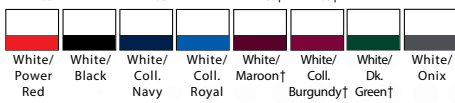

SPEND MORE, SAVE MORE. UP TO 40% OFF
SEE PLATINUM PRICING ON PG. 30

- 100% poly interlock with mesh back & lower mesh side panels
- Your new go-to basketball jersey!
- Features a mitered V-neck
- Contrasting embroidered Adidas® logo on chest

Sizes: Adult S - 2X, 3XLT, Youth XS - XL (#7394 $35.00), Ladies XS - 2X, 3XLT (#7395 $40.00)

† Colors not available in youth