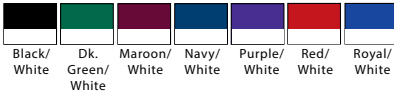

#BKBCS474

- 100% moisture wicking poly mesh
- Includes sleek tipped rib-knit overlap collar
- Contrasting accent piping & inserts
- Self-fabric cuffs

Sizes: Adult XS - 3X*

*Add $2 per 2X, $4 per 3X