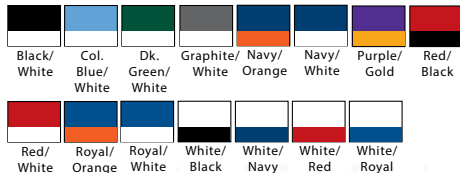

AUGUSTA® WINNING STREAK SPORT SHIRT

#5091

LIST PRICE (blank)
$31.90

GOLD DISCOUNT PRICE (blank)
$22.33

Qualifying order discounts & customization options
See pgs 30-31

- 100% poly wicking closed hole mesh with poly pinhole micromesh inserts
- Includes self-fabric collar design & added breathability
- Eye catching piping
- Three button placket

Sizes: Adult S - 4X*, Ladies S - 2X* (#5092 $31.90)

*Add $2 for 2X, $4 for 3X, $6 for 4X

AUGUSTA® MISSION SPORT SHIRT

#5005

LIST PRICE (blank)
$23.90

GOLD DISCOUNT PRICE (blank)
$16.73

Qualifying order discounts & customization options
See pgs 30-31

- 100% moisture wicking, textured poly knit
- Features a self-fabric collar with raglan sleeves for a traditional design
- Contrasting inserts
- Three matching buttons

Sizes: Adult S - 4X*, Ladies S - 2X* (#5006 $23.90)

*Add $3 for 2X, $5 for 3X, $7 for 4X

AUGUSTA® ZEAL HOODIE

#4762

LIST PRICE (blank)
$46.90

GOLD DISCOUNT PRICE (blank)
$32.83

Qualifying order discounts & customization options
See pgs 30-31

- 90% brushed back poly / 10% spandex
- Features four way stretch & moisture wicking properties
- Scuba style hood with drawstring
- Includes raglan, contrasting sleeves with thumbholes
- Large front pouch pocket

Sizes: Adult XS - 3X*

*Add $4 for 2X, $9 for 3X

AUGUSTA® CIRCUIT HALF-ZIP PULLOVER

#5445

LIST PRICE (blank)
$39.90

GOLD DISCOUNT PRICE (blank)
$27.93

Qualifying order discounts & customization options
See pgs 30-31

- 9 oz. 50% cotton / 50% poly smooth athletic fleece
- Contrasting collar facing & zipper
- Raglan sleeve design with half elastic cuffs
- Open bottom

Sizes: Adult S - 3X*

*Add $4 for 2X, $8 for 3X

AUGUSTA® FLEXFIT ZONE CAP

#6310

LIST PRICE (blank)
$13.90

GOLD DISCOUNT PRICE (blank)
$9.73