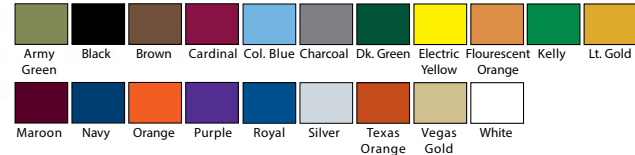

ALLESON® TECH LONG SLEEVE TEE

#506LS

LIST PRICE (blank)
$14⁰⁰

GOLD DISCOUNT PRICE (blank)
$9⁸⁰

Qualifying order discounts & customization option
See pgs 30-31

- 100% extreme microfiber cationic poly
- Features long sleeve, t-shirt cut
- Crew neck design
- A go-to long sleeve sport tee!

Sizes: Adult S - 3X*, Youth S - L (#506LSY $13.00)

*Add $2 per 2X, $4 per 3X