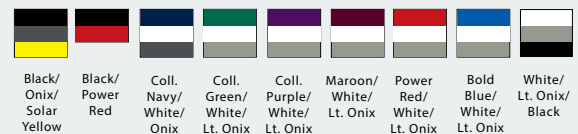

NEED MORE UNIFORM ITEMS?

WE CAN CUSTOMIZE A PACKAGE TO FIT YOUR NEEDS!