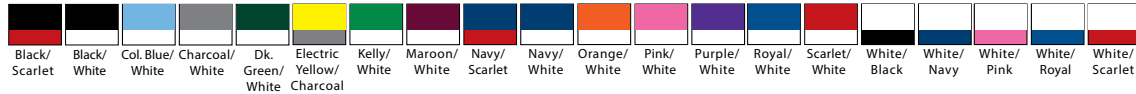

ALLESON® NO PULL BASKETBALL JERSEY

#537J

LIST PRICE (blank)
$22⁰⁰

GOLD DISCOUNT PRICE (blank)
$15⁴⁰

Qualifying order discounts & customization options
See pgs 30-31

- 100% extreme plaited mock mesh poly knit
- 81% poly / 19% spandex no pull fabric
- Top stitched for added durability
- Sleek contrasting inserts & piping
- NFHS legal
- Features a modified collegiate shoulder design for an athletic fit

Sizes: Adult S - 3X*, Youth S - XL (#537JY $20.00),

Ladies XS - 2X* (#537JW $22.00)

*Add $2 per 2X, $4 per 3X