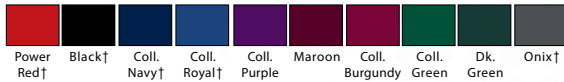

ADIDAS® CLIMAWARM® TEAM ISSUE FULL ZIP

#461F

LIST PRICE (blank)
$65.00

GOLD DISCOUNT PRICE (blank)
$45.50

Qualifying order discounts & customization options
See pgs 30-31

#BKBCS228

- 100% poly tech fleece
- Features dyed to match drawstrings & contrasting dark gray seams
- Matte silver Climawarm® thermal transfer at back right hem
- White embroidered Adidas® logo

Sizes: Adult XS - 2X, LT - 4XLT*

*Add $5 per LT - 4XLT

ADIDAS® CLIMAWARM® TEAM ISSUE PANT

#486P

LIST PRICE (blank)
$50.00

GOLD DISCOUNT PRICE (blank)
$35.00

Qualifying order discounts & customization options
See pgs 30-31

- 100% poly tech fleece
- Features zip pockets & covered elastic waist for max movement
- White embroidered Adidas® logo
- Inseam: 32" size L
- Youth Inseam: 27½" size M

Sizes: Adult XS - 2X, 3X, LT - 4XLT*

Youth S - XL (#736P $40.00)

*Add $5 per 3X, LT - 4XLT

† Colors available in youth

ADIDAS® CLIMAWARM® TEAM ISSUE LADIES HOODIE

#405F

LIST PRICE (blank)
$55.00

GOLD DISCOUNT PRICE (blank)
$38.50

Qualifying order discounts & customization options
See pgs 30-31

#BKBCS370

- 100% poly tech fleece
- Features thumbhole openings
- Matte silver Climawarm® heat transfer at back right hem
- Metallic silver kiss cut Adidas® heat transfer logo

Sizes: Ladies XS - 2X, MT - 2XLT*

*Add $5 per MT - 2XLT

ADIDAS® CLIMAWARM® TEAM ISSUE HOODIE

#359F

LIST PRICE (blank)
$55.00

GOLD DISCOUNT PRICE (blank)
$38.50

Qualifying order discounts & customization options
See pgs 30-31

#BKBCS228

- 100% poly tech fleece
- Features a rib collar & cuffs
- A perfect go-to hoodie!
- White Adidas® embroidered logo

Sizes: Adult XS - 2X, 3X, 4XLT*,

Youth S - XL (#490F $45.00)

*Add $5 per 3X, 4XLT

† Colors available in youth

ADIDAS® CLIMAWARM® TEAM ISSUE LADIES FULL ZIP

#407F

LIST PRICE (blank)
$60.00