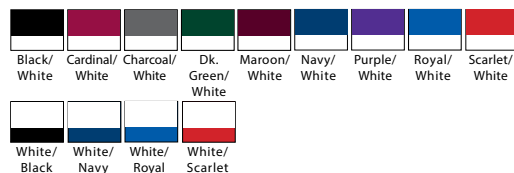

ALLESON® BASKETBALL JERSEY

#535J

LIST PRICE (blank)
$20⁰⁰

GOLD DISCOUNT PRICE (blank)
$14⁰⁰

Qualifying order discounts & customization options
See pgs 30-31

- 100% extreme plaited poly with pin dot mesh back
- Moisture wicking to keep athletes cool & dry
- Sleek contrasting stripes
- Top stitched for durability
- NFHL legal

Sizes: Adult S - 3X*, Youth S - XL (#535JY $18.00)
Ladies XS - 2X (#535JW $20.00)

*Add $2 per 2X, $5 per 3X

ALLESON® BASKETBALL SHORT

#535P

LIST PRICE (blank)
$20⁰⁰

GOLD DISCOUNT PRICE (blank)
$14⁰⁰

Qualifying order discounts & customization options
See pgs 30-31

- 100% extreme plaited poly with pin dot mesh back
- Moisture wicking to keep athletes cool & dry
- Sleek contrasting stripes
- 1.5" covered elastic waist with inside drawstring
- Inseams: S - M 9", L - 3X 10"
  Youth Inseams: S - M 7", L - XL 8"

Sizes: Adult S - 3X*, Youth S - XL (#535PY $18.00)
Ladies XS - 2X (#535PW $20.00)

*Add $2 per 2X, $5 per 3X

CUSTOMIZE APPAREL ONLINE!
UNIFORMS, TEES, DECALS & MORE!
PUT YOUR TEAM IN THE #1 SPOT!
WWW.TEAMWEAR1.COM

ALLESON® NO PULL BASKETBALL JERSEY

#537J

LIST PRICE (blank)
$22⁰⁰

GOLD DISCOUNT PRICE (blank)
$15⁴⁰

Qualifying order discounts & customization options
See pgs 30-31

- 100% extreme plaited mock mesh poly knit
- 81% poly / 19% spandex no pull fabric
- Top stitched for added durability
- Sleek contrasting inserts & piping
- NFHS legal
- Features a modified collegiate shoulder design for an athletic fit

Sizes: Adult S - 3X*, Youth S - XL (#537JY $20.00),

Ladies XS - 2X* (#537JW $22.00)

*Add $2 per 2X, $4 per 3X

ALLESON® NO PULL BASKETBALL SHORT

#537P

LIST PRICE (blank)
$22⁰⁰

GOLD DISCOUNT PRICE (blank)
$15⁴⁰

Qualifying order discounts & customization options
See pgs 30-31