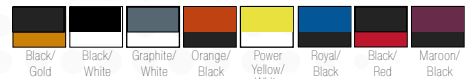

AUGUSTA® LADIES SPRINT SHORT

#337

- Inseam: 4"
- See right for more details

Sizes: Ladies XS - 2X (#337 $19.00)

Royal/Gold, Dk. Green/Black, Red/Black, Lime/White, Navy/Gold, Power Pink/White, Purple/Black

AUGUSTA® ACCELERATE JERSEY

#352

LIST PRICE (blank)

$1390

GOLD DISCOUNT PRICE (blank)
$973

Qualifying order discounts & customization option
See pgs. 18-19

- 100% poly wicking knit
- Moisture wicking technology
- Features an asymmetrical contrasting yoke
- Ladies engineered fit available

Sizes: Adult S - 2X, Youth S - L (#353 $11.90), Ladies XS - 2X (#354 $13.90)

*Add $2 per 2X