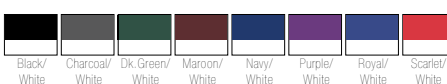

ALLESON® PERFORMANCE TRACK SHORT

#R2LFP

LIST PRICE (blank)

$22⁰⁰

GOLD DISCOUNT PRICE (blank)
$15⁴⁰

Qualifying order discounts & customization option
See pgs. 18-19

- 100% extreme cloud warp mesh cationic colorfast poly with moisture wicking fibers
- 100% poly tricot knit liner
- Features self-material contrasting leg & side trim
- Single ply body with liner featuring elastic leg openings
- 1 1/4" covered elastic waist with concealed drawcord
- V-notch on sides for breathability & mobility
- Inseam: 4"

Sizes: Adult S - 2X, Youth S - XL (#R2LFPY $20.00)

Ladies XS - 2X (#R2LFPW $22.00)

Add $2 per 2X