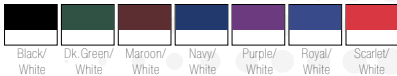

ALLESON® ELITE TRACK SINGLET

#R1LFJ

LIST PRICE (blank)

$23⁰⁰

GOLD DISCOUNT PRICE (blank)
$16¹⁰

Qualifying order discounts & customization option
See pgs. 18-19

- 100% extreme plaited knit cationic colorfast poly with moisture wicking fibers
- Features a single ply body & sleek contrasting inserts on sides, shoulders & across back
- Cover hemmed neck, armholes & straight bottom

Sizes: Adult S - 2X, Youth S - L (#R1LFJY $21.00),
Ladies XS - 2X (#R1LFJW $22.00), Girls S - L (#R1LFJWY $20.00)

Add $3 per 2X

CUSTOMIZE FOR YOUR TEAM

SEE PAGE 19
DECORATING OPTIONS

One-Stop Uniform Customization!

Add Team Names, Numbers, Mascots & More!

ALLESON® ELITE TRACK SHORT

#R1LFP

LIST PRICE (blank)

$31⁰⁰

GOLD DISCOUNT PRICE (blank)
$21⁷⁰

Qualifying order discounts & customization option
See pgs. 18-19

- 100% extreme plaited knit cationic colorfast poly with moisture wicking fibers
- 100% poly tricot knit liner
- Features single ply body
- White liner features elastic leg openings
- 1 1/4" covered elastic waist with inside drawstring for the perfect fit
- Inseam: 4"

Sizes: Adult S - 2X, Youth S - L (#R1LFPY $29.00),
Ladies (#R1LFPW $30.00)

Add $3 per 2X