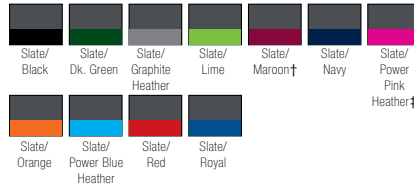

- 100% poly knit interlock
- Contrasting front panel for a pop of color
- Pullover style with quarter zip with zipper garage
- Includes hidden possession pocket

Sizes: Adult XS - 3X Ladies XS - 2X (#3622 $33.90)

*Add $2 for 2X, $4 for 3X

†Color not available in ladies,

‡Color available in ladies only