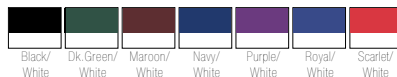

ALLESON® ELITE TRACK SINGLET

#R1LFJ

LIST PRICE (blank)

$23⁰⁰

GOLD DISCOUNT PRICE (blank)
$16¹⁰

Qualifying order discounts & customization option
See pgs. 18-19

- 100% extreme plaited knit cationic colorfast poly with moisture wicking fibers
- Features a single ply body & sleek contrasting inserts on sides, shoulders & across back
- Cover hemmed neck, armholes & straight bottom

Sizes: Adult S - 2X, Youth S - L (#R1LFJY $21.00),
Ladies XS - 2X (#R1LFJW $22.00), Girls S - L (#R1LFJWY $20.00)

Add $3 per 2X

CUSTOMIZE FOR YOUR TEAM

SEE PAGE 19
DECORATING OPTIONS

One-Stop Uniform Customization!

Add Team Names, Numbers, Mascots & More!

ALLESON® ELITE TRACK SHORT

#R1LFP

LIST PRICE (blank)

$31⁰⁰

GOLD DISCOUNT PRICE (blank)
$21⁷⁰

Qualifying order discounts & customization option
See pgs. 18-19

- 100% extreme plaited knit cationic colorfast poly with moisture wicking fibers
- 100% poly tricot knit liner
- Features single ply body
- White liner features elastic leg openings
- 1 1/4" covered elastic waist with inside drawstring for the perfect fit
- Inseam: 4"

Sizes: Adult S - 2X, Youth S - L (#R1LFPY $29.00),
Ladies (#R1LFPW $30.00)

Add $3 per 2X

ALLESON® PERFORMANCE TRACK SINGLET

#R2LFJ

LIST PRICE (blank)

$18⁰⁰

GOLD DISCOUNT PRICE (blank)
$12⁶⁰

Qualifying order discounts & customization option
See pgs. 18-19

- 100% extreme cloud warp mesh / pin dot mesh cationic colorfast poly with moisture wicking fibers
- Single ply tank body
- Features sleek two-color design with contrasting top & full back
- Straight cover hemmed bottom

Sizes: Adult S - 2X; Youth S - XL (#R2LFJY $16.00),
Ladies XS - 2X (#R2LFJW $18.00)

Add $2 per 2X

ALLESON® PERFORMANCE TRACK SHORT

#R2LFP

LIST PRICE (blank)

$22⁰⁰

GOLD DISCOUNT PRICE (blank)
$15⁴⁰