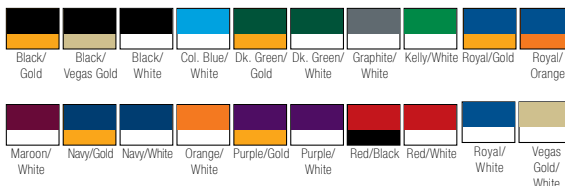

ADIDAS® CLIMALITE® UTILITY JACKET

#6711

LIST PRICE (blank)
$60⁰⁰

GOLD DISCOUNT PRICE (blank)
$42⁰⁰

Qualifying order discounts & customization options. See pgs 18-19.

- 100% poly tricot body & sleeves
- Sleek textured front & back yoke
- Features white poly interlock back insert & reflective taping along zips
- Zippered full front & pockets
- White embroidered Adidas® logo

Sizes: Adult S - 3X, 4XLT; Ladies XS - 2X (#6710 $60)

Available May 2016

#LXSD260

ADIDAS® SELECT POLO

#1893

LIST PRICE (blank)
$40⁰⁰

GOLD DISCOUNT PRICE (blank)
$28⁰⁰

Qualifying order discounts & customization options. See pgs 18-19.

- 100% poly jacquard
- Features an ultra-sleek three strip detail on body fabric
- Dyed to match buttons ; ladies features snaps
- Embroidered Adidas® logo

Sizes: Adult S - 2X, 3X, 4XLT;

Ladies S - 2X (#1892 $40)

Add $5 per 3X, 4XLT

#EMBLAX06

AUGUSTA® SCOUT POLO

#5404

LIST PRICE (blank)
$19⁹⁰

GOLD DISCOUNT PRICE (blank)
$13⁹³

Qualifying order discounts & customization options. See pgs 18-19.

- 100% poly wicking knit
- Contrasting color raglan sleeves
- Three matching buttons
- Ladies fit available

Sizes: Adult S - 4X;

Ladies XS - 3X (#5405 $19.90)

#LXSD119

WARRIOR® STRATUS SOFT SHELL JACKET

#K993J

LIST PRICE (blank)
$100⁰⁰

GOLD DISCOUNT PRICE (blank)
$70⁰⁰

Qualifying order discounts & customization options. See pgs 18-19.

- 100% water repellant poly two way stretch knit soft shell with micro fleece bonding
- Features full front zip & chest pocket
- Two front pockets with hidden zips
- Athletic cut with cover seaming for durability

Sizes: Adult XS - 3X; Youth M - XL (#K993JY $96)

Add $4 per 2X, $8 per 3X

#CUSTOM

SPEND MORE, SAVE MORE. UP TO 40% OFF
SEE PLATINUM PRICING ON PG. 18

AUGUSTA® ADULT FLEXFIT ZONE CAP

#6310