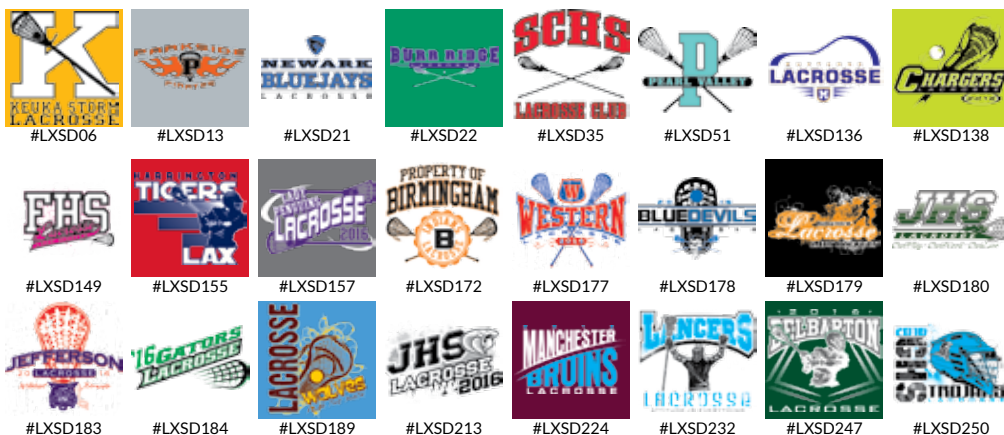

- Pick your shirt style
- Pick any slogan (add only \$2 per shirt)
- Choose your print color
- Want to add designs to multiple locations? **No problem!**
- Add a name & number for a value jersey!

#SLGN585

#SLGN609

#SLGN593

CREATE YOUR
MY SPIRITWEAR SHOP
FOR YOUR SCHOOL OR
ORGANIZATION!

CALL TODAY!

ADD YOUR
 PLAYER NAME
 AND NUMBER

#CUSTOM

HUNDREDS OF T-SHIRT DESIGNS
AND SLOGANS ONLINE!

#LXSD268

RECOMMENDED BRANDS:

Adidas®, Badger®, Alleson®, Augusta®, Brine®, Warrior®, Holloway®, Gildan®, Richardson®, Sportdecals®

Recommended brands may vary throughout the year. Please check with your local rep or call 800-460-0539 for current recommended brands.