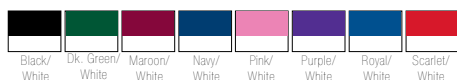

BRINE® LADIES TWO TONE REVERSIBLE JERSEY

#F563W

LIST PRICE (blank)

$14⁰⁰

GOLD DISCOUNT PRICE (blank)
$9⁸⁰

Qualifying order discounts & customization options. See pgs 18-19.

- 70 denier 100% mesh cationic colorfast, high performance, moisture wicking poly
- Traditional lacrosse reversible tank pattern with narrow body, narrow shoulder straps & small arm openings for a flattering fit
- Double thickness body with open hemmed bottom
- Features sleek contrasting side inserts
- Waist length cut

Sizes: Ladies XS/S, M/L, XL