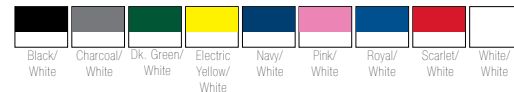

BRINE® HOOVER LADIES GAME KILT

#F309W

LIST PRICE (blank)

$27⁰⁰

GOLD DISCOUNT PRICE (blank)
$18⁹⁰

Qualifying order discounts & customization options. See pgs 18-19.

- 100% extreme motion flat knit cationic poly with moisture wicking fibers
- Ultra-flattering A-line cut & sleek contrasting piping
- 1 1/4" covered elastic waist with inside drawstring for a perfect fit
- White is lined with moisture wicking tricot liner

Sizes: Ladies XS - XL; Girls S - L (#F309WY $25)