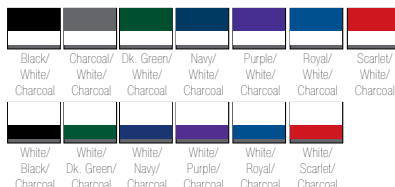

WARRIOR® BURN ULTRA- LIGHTWEIGHT JERSEY

#K175

LIST PRICE (blank)
$48⁰⁰

GOLD DISCOUNT PRICE (blank)
$33⁶⁰

Qualifying order discounts & customization options. See pgs 18-19.

- 81% cationic poly / 19% spandex, ultra-lightweight fabric with moisture wicking fibers
- Antimicrobial & no pull, grabbing reduction treatment
- Complies with federation rules
- Features new elusive cut for a slightly tighter fit & shorter sleeves
- Eye catching contrasting die cut side inserts with Charcoal mesh backing for increased breathability

Sizes: Adult S - 2X; Youth S - XL (#K175Y $46)
Add $4 per 2X
(See right for colors)