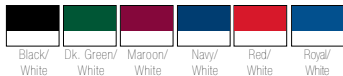

CUSTOMIZE YOUR TEAM SEE PAGE 19 FOR CUSTOMIZATION OPTIONS.

AUGUSTA® CREASE REVERSIBLE JERSEY

#9720

LIST PRICE (blank)
$27⁵⁰

GOLD DISCOUNT PRICE (blank)
$19²⁵

Qualifying order discounts & customization options. See pgs 18-19.

- 100% poly tricot mesh body
- Features a fully reversible design
- Includes knit collar & sleek contrasting inserts & piping on shoulders

Sizes: Adult S/M, L/XL, 2X; Youth M/L (#9721 $25.50)
Add $2 per 2X