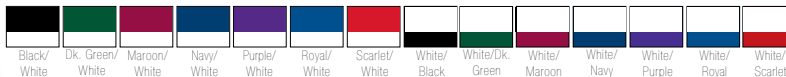

LIST PRICE (blank)

$42⁰⁰

GOLD DISCOUNT PRICE (blank)
$29⁴⁰

Qualifying order discounts & customization options. See pgs 18-19.

- 100% extreme pin dot mesh cationic colorfast poly with moisture wicking fibers
- Complies with federation rules
- New elusive cut for a slightly tighter fit and shorter sleeves
- Sleek contrasting inserts, plus V-neck collar with bar tack
- Charcoal piping & double ply lacrosse yoke

Sizes: Adult S - 2X; Youth S - XL (#F113Y $40)
Add $4 per 2X