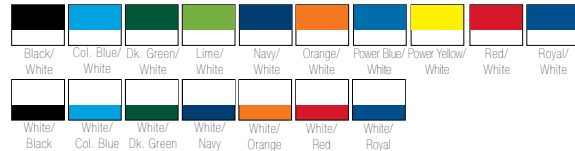

AUGUSTA® TOP SCORE SHORT

#9735

LIST PRICE (blank)
$21⁹⁰

GOLD DISCOUNT PRICE (blank)
$15³³

Qualifying order discounts & customization options. See pgs 18-19.

- 100% poly tricot mesh body
- 100% poly dazzle side inserts
- 100% poly tricot lining
- Features ultra-comfortable covered elastic waist with inside drawstring
- Sleek contrasting side inserts
- Fully lined
- Adult inseam: 9", youth inseam is graded

Sizes: Adult S - 2X; Youth S - L (#9736 $19.90)
Add $2 per 2X