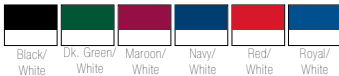

- Double layer 100% poly tricot mesh
- Fully reversible making this a perfect tank for practice & game day!
- Features a waist length cut

Sizes: Adult S/M, L/XL, 2XL; Youth M/L (#208 $13)
Add $2 per 2X