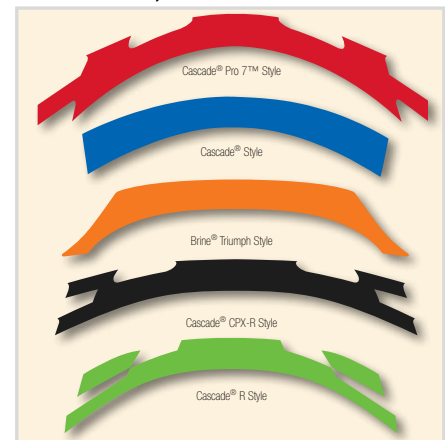

Wraparound Backpanels

- Contour-cut to fit the back of the helmet
- Available in several styles to fit most popular Lacrosse helmet models

TO ORDER: Specify Item #CHDLXW; helmet style; color(s); quantity. Ships in 5 working days or less after artwork is approved. Minimum quantity: 6 sets. See color chart on pg. 14. Add \$.25 per additional color.

LIST PRICE
\$350

GOLD DISCOUNT PRICE
\$245

Qualifying order discounts see pg. 18

LIST PRICE
\$450

GOLD DISCOUNT PRICE
\$315

Qualifying order discounts see pg. 18

LIST PRICE
\$250

GOLD DISCOUNT PRICE
\$175

Qualifying order discounts see pg. 18

SOLID COLOR, NO IMPRINT WRAPAROUNDS

TO ORDER: Specify Item #CHDLXW; helmet style; color(s) (see color chart, pg. 14); quantity. Ships in 5 working days or less after artwork is approved. Minimum quantity: 6. Add \$.25 per additional color. Additional styles available, call for details.