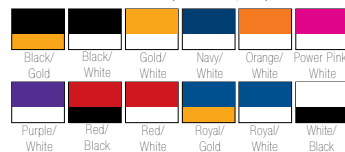

AUGUSTA® COLOR BLOCK CREW SOCK

#6092

LIST PRICE **$10.00**

GOLD DISCOUNT PRICE **$7.00**

Qualifying order discounts see pgs 18.

- 62% poly / 21% nylon / 15% cotton / 2% spandex wicking yarn
- Calf length
- Heal to toe construction with contrasting color stripe on back
- Extra cushioning & support in areas of the foot / ankle that are susceptible to rubbing, impact or injury
- Arch compression reduces fatigue & aids in circulation

Sizes: Adult shoe size 13-15;
Intermediate shoe size 9-11 (#6091 $10);
Youth shoe size 7-9 (#6090 $10)