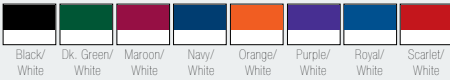

WARRIOR® TWO TONE REVERSIBLE JERSEY

#K563

LIST PRICE (blank)

$15⁰⁰

GOLD DISCOUNT PRICE (blank)
$10⁵⁰

Qualifying order discounts & customization options. See pgs 18-19.

#LXSD14

- 70 denier 100% mesh cationic colorfast, high performance, moisture wicking poly
- Traditional lacrosse reversible tank with deep armholes & narrow strap for an athletic fit
- Features a double-thick body with open hem & contrasting side inserts
- Waist length cut

Sizes: Adult S/M, L/XL, 2X;

Youth S/M - L/XL (#K563Y $14)

WARRIOR® COLLEGIATE CUT PRACTICE SHORT

#K669

LIST PRICE (blank)

$14⁵⁰

GOLD DISCOUNT PRICE (blank)
$10¹⁵

Qualifying order discounts & customization options. See pgs 18-19.

#LXSD14

- 70 denier 100% mesh cationic colorfast, high performance, moisture wicking poly
- Double thick shorts with moisture wicking liner
- 1 1/2" covered elastic waist with inside drawstring
- Features V-notches on sides for breathability
- Adult Inseam: 9", youth inseam: 7"

Sizes: Adult S - 2X; Youth S - L (#K667Y $13.50)

Add $2 per 2X

SAVE UP TO 40% PLATINUM LEVEL DEEP DISCOUNTS! SEE PAGE 18 FOR DISCOUNTS

WARRIOR® VELOCITY GAME JERSEY

#K145

LIST PRICE (blank)

$36⁰⁰

GOLD DISCOUNT PRICE (blank)
$25²⁰

Qualifying order discounts & customization options. See pgs 18-19.

#LXSD119

- 100% poly dazzle lightweight fabric
- 70 denier tricot mesh with moisture wicking technology
- Complies with federation rules
- Features contrasting piping & comfort dazzle Y-neck

Sizes: Adult S - 2X; Youth S - L (#K145Y $34)

Add $4 per 2X

WARRIOR® VELOCITY GAME SHORT

#K245

LIST PRICE (blank)

$30⁰⁰

GOLD DISCOUNT PRICE (blank)
$21⁰⁰

Qualifying order discounts & customization options. See pgs 18-19.

#LXSD119