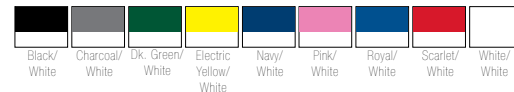

WARRIOR® STRYKE GAME SHORT

#F213

LIST PRICE (blank)

$36⁰⁰

GOLD DISCOUNT PRICE (blank)
$25²⁰

Qualifying order discounts & customization options. See pgs 18-19.

- 100% extreme pin dot mesh cationic colorfast poly with moisture wicking fibers
- Collegiate cut & 1 1/2" covered elastic waist with inside drawstring
- Single ply short (White lined with tricot knit liner)
- Contrasting inserts & piping
- Adult inseam: 9"; youth inseam: 7"

Sizes: Adult S - 2X; Youth S - XL (#F213Y $34)
Add $4 per 2X