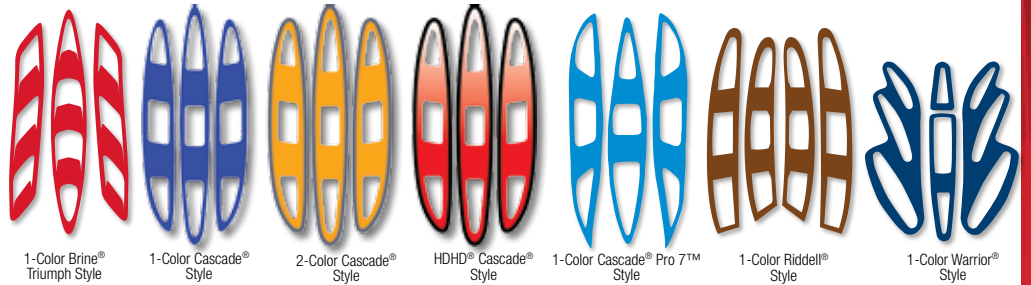

TO ORDER: Specify Item #VSLX; helmet style; color(s); quantity. Ships in 5 working days or less after artwork is approved. Minimum quantity: 6 sets. Add \$.25 per additional color.

Chin Protector Decals

Fits chin protectors on newer helmets.

LIST PRICE
\$250

GOLD DISCOUNT PRICE
\$175

Qualifying order discounts see pg. 18

TO ORDER: Specify Item #CHDLXCP; color(s) (see color chart, pg. 14); custom wording; quantity. Ships in 5 days or less after artwork is approved. Minimum qty: 6. Add \$.25 per additional color.

Wraparound Backpanels

- Contour-cut to fit the back of the helmet
- Available in several styles to fit most popular Lacrosse helmet models

TO ORDER: Specify Item #CHDLXW; helmet style; color(s); quantity. Ships in 5 working days or less after artwork is approved. Minimum quantity: 6 sets. See color chart on pg. 14. Add \$.25 per additional color.