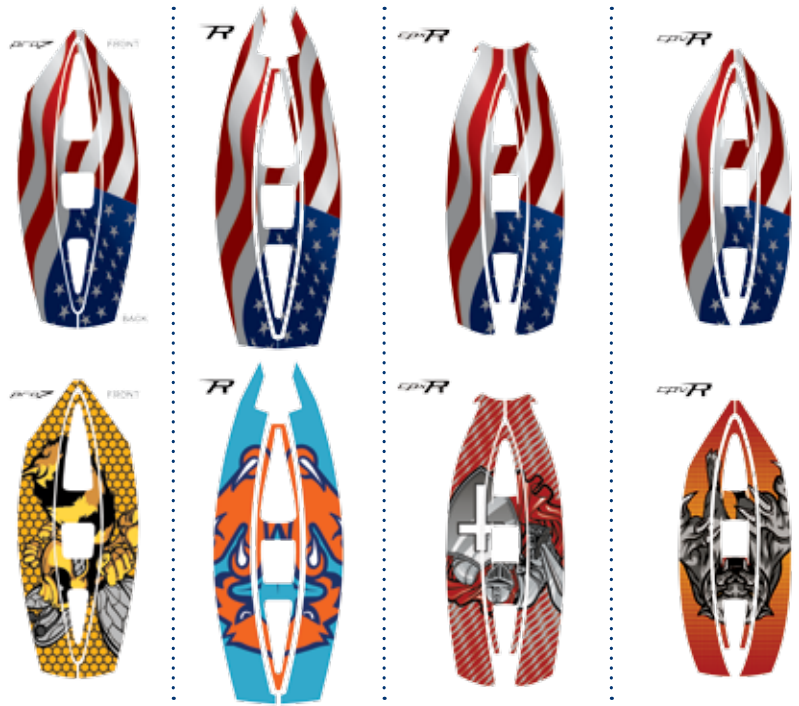

Qualifying order discounts see pg. 18

SOLID COLOR, NO IMPRINT WRAPAROUNDS

TO ORDER: Specify Item #CHDLXW; helmet style; color(s) (see color chart, pg. 14); quantity. Ships in 5 working days or less after artwork is approved. Minimum quantity: 6. Add \$.25 per additional color. Additional styles available, call for details.

Extreme Lacrosse Helmet Topper

LIST PRICE
\$700

GOLD DISCOUNT PRICE
\$490

Qualifying order discounts see pg. 18

- Eye catching lacrosse center helmet decals are sure to make your team stand out on the field
- Made from thick 20-mil vinyl that will not fade or crack
- Includes vent hole cover
- Customize for the perfect look! Want to use your mascot? No problem!
- All the most popular helmet styles available!
- Your choice of 3 print colors! Want more? No problem! Just add \$.025 per additional color

TO ORDER: Specify Item #VSLX-MEXT; color(s) (see color chart below); quantity. Ships in 5 working days or less after artwork is approved. 4 stripes per sheet. Minimum quantity: 6 sets per helmet style. Must specify center vent with stripes. Add \$.25 per additional color. Add \$1 per decal for HDHD™

**NEED DECALS TOMORROW?
CALL US TODAY!**

AWARD DECALS

LIST PRICE
\$500

GOLD DISCOUNT PRICE
\$350

Qualifying order discounts see pg. 18

- Any color on a clear background or add a FREE background color
- Thick 20-mil vinyl
- Present award decals to individual players to stick on an award board or helmets!
- 25 decals per sheet.
- All ¾" designs are printed on 1" easy punch-out circles.