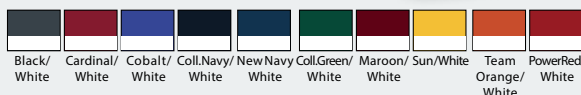

ADIDAS® NCAA FORMOTION ELITE SOCK

#992

LIST PRICE
$16⁰⁰

GOLD DISCOUNT PRICE (blank)
$11²⁰

Qualifying order discounts See page 18

- Climalite® mesh construction for breathability
- Formotion left and right footbed
- Mesh zones for ultimate cooling
- Arch & ankle compression for added stability
- Targeted cushioning on footbed for shock absorption
- White embroidered Adidas® logo

Sizes: Adult M, L

White/ Black
White/ Cobalt
White/ Coll.Navy
White/ Coll.Green
White/ PowerRed
White/ Argentina Coll.Purple/ Blue/White
White/ White
White/ White
White/ White
White/ White
White/ White
White/ White
White/ White
White/ White
White/ White