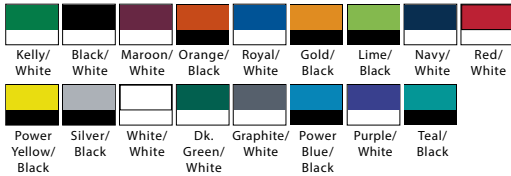

AUGUSTA® LIGHTNING JERSEY

#1600

LIST PRICE (blank)
$15⁰⁰

GOLD DISCOUNT PRICE (blank)
$10⁵⁰

Qualifying order discounts & customization option
See pgs 18-19

- 100% poly wicking knit
- Features a self-fabric V-neck collar & set-in sleeves
- Sleek contrasting sleeve & collar

Sizes: Adult S - 3X; Youth 2XS - L (#1601 $13)

Add $2 per 2X, $3 per 3X

AUGUSTA® LIGHTNING SHORT

#1605

LIST PRICE (blank)
$13⁹⁰

GOLD DISCOUNT PRICE (blank)
$9⁷³

Qualifying order discounts & customization option
See pgs 18-19

- 100% poly wicking knit
- Covered elastic waist with inside drawstring
- Contrasting color side, bottom & bottom back inserts for an eye catching design
- Adult inseam: 8", youth inseam is graded

Sizes: Adult S - 3X; Youth 2XS - L (#1606 $11.90)

Add $2 per 2X, $3 per 3X