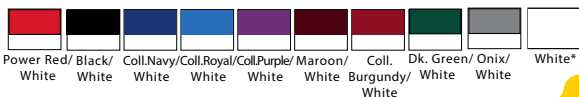

LIST PRICE (blank)
$35⁰⁰

**GOLD
DISCOUNT
PRICE (blank)**
$24⁵⁰

Qualifying order discounts
& customization option
See pgs 18-19

- 100% poly interlock body & sleeves
- Jaquard mesh material to control color fastness at front yoke and forward insert at side panel
- Ultra-sleek white poly interlock back insert
- Reflective taping
- Thermal transfer reflective Climacool® logo & contrasting embroidered Adidas® logo

Sizes: Ladies XS - 2X; Available: May 2016