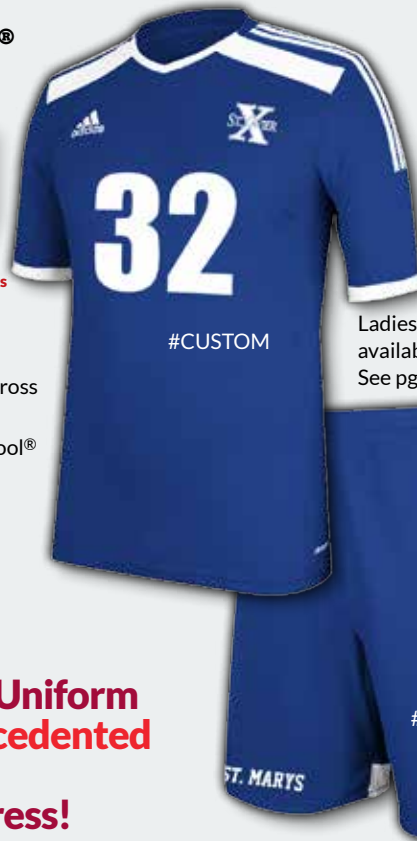

ADIDAS® CLIMACOOL® REGISTA '14 JERSEY

#7494

LIST PRICE (blank)
$45⁰⁰

GOLD DISCOUNT PRICE (blank)
$31⁵⁰

Qualifying order discounts & customization option
See pgs 18-19