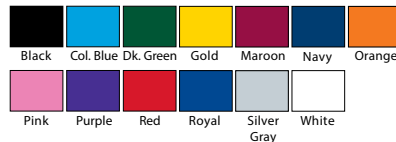

AUGUSTA® LADIES WICKING MESH SHORT

#960

LIST PRICE (blank)
$13⁹⁰

GOLD DISCOUNT PRICE (blank)
$973

Qualifying order discounts & customization option
See pgs 18-19

- 100% poly wicking mesh
- Moisture wicking fabric keeps athletes cool & dry
- Ladies engineered fit
- Features a covered elastic waist with inside drawstring
- Inseam: 5"

Sizes: Ladies S - 2X; Girls S - L (#961 $12.90)
Add $2 per 2X