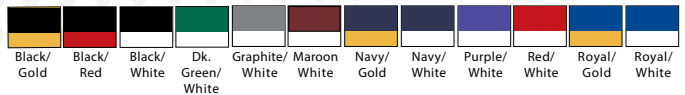

AUGUSTA® AVAIL JACKET

#3500

LIST PRICE (blank)
$35⁹⁰

GOLD DISCOUNT PRICE (blank)
$25¹³

Qualifying order discounts & customization option
See pgs 18-19

- 100% micro poly outer shell
- 100% poly taffeta lining
- Features full front zip & sleek contrasting inserts at chest and on sleeves
- Ladies engineered fit available
- Two angled, welted pockets with half elastic cuffs
- Water resistant

Sizes: Adult S - 2X; Youth S - L (#3501 $33.90); Ladies XS - 2X (#3502 $35.90)
Add $2 per 2X