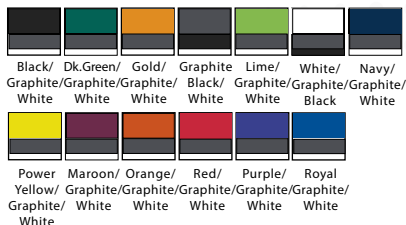

AUGUSTA® QUASAR JERSEY

#1515

LIST PRICE (blank)
$21⁰⁰

GOLD DISCOUNT PRICE (blank)
$14⁷⁰

Qualifying order discounts & customization option
See pgs 18-19

- 92% poly / 8% spandex pinhole mesh
- Moisture wicking fabric to keep players cool & dry
- Heat sealed label for added comfort
- Features a self-fabric collar & set-in sleeves
- Sleek contrasting inserts

Sizes: Adult S - 3X; Youth XS - L (#1516 $19.20)

Add $2 per 2X, $3 per 3X