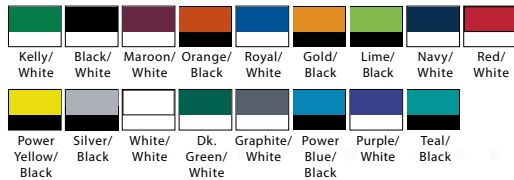

AUGUSTA® LIGHTNING JERSEY

#1600

LIST PRICE (blank)
$15⁰⁰

GOLD DISCOUNT PRICE (blank)
$10⁵⁰

Qualifying order discounts & customization option
See pgs 18-19

- 100% poly wicking knit
- Features a self-fabric V-neck collar & set-in sleeves
- Sleek contrasting sleeve & collar

Sizes: Adult S - 3X; Youth 2XS - L (#1601 $13)

Add $2 per 2X, $3 per 3X

AUGUSTA® LIGHTNING SHORT

#1605

LIST PRICE (blank)
$13⁹⁰

GOLD DISCOUNT PRICE (blank)
$9⁷³

Qualifying order discounts & customization option
See pgs 18-19

- 100% poly wicking knit
- Covered elastic waist with inside drawstring
- Contrasting color side, bottom & bottom back inserts for an eye catching design
- Adult inseam: 8", youth inseam is graded

Sizes: Adult S - 3X; Youth 2XS - L (#1606 $11.90)

Add $2 per 2X, $3 per 3X

AUGUSTA® QUASAR JERSEY

#1515

LIST PRICE (blank)
$21⁰⁰

GOLD DISCOUNT PRICE (blank)
$14⁷⁰

Qualifying order discounts & customization option
See pgs 18-19

- 92% poly / 8% spandex pinhole mesh
- Moisture wicking fabric to keep players cool & dry
- Heat sealed label for added comfort
- Features a self-fabric collar & set-in sleeves
- Sleek contrasting inserts

Sizes: Adult S - 3X; Youth XS - L (#1516 $19.20)

Add $2 per 2X, $3 per 3X

AUGUSTA® WICKING MESH SHORT

#475

LIST PRICE (blank)
$13⁹⁰

GOLD DISCOUNT PRICE (blank)
$9⁷³

Qualifying order discounts & customization option
See pgs 18-19

- 100% poly wicking mesh
- Moisture wicking fabric keeps athletes cool & dry
- Features a covered elastic waist with inside drawstring for a perfect fit
- Inseam: 6"

Sizes: Adult S - 2X; Youth XS - L (#476 $11.90)

Add $2 per 2X