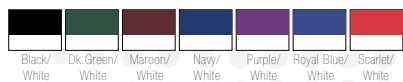

**ALLESON® LADIES ELITE
TRACK SINGLET**

#R1LFJW

LIST PRICE (blank)
$22⁰⁰

GOLD DISCOUNT PRICE (blank)
$15⁴⁰

Qualifying order discounts & customization option
See pgs 14-15

- 100% extreme plaited knit cationic colorfast poly with moisture wicking fibers
- Single ply tank for breathability
- Contrasting color inserts down side seams & across shoulders
- Cover hemmed neck, armholes & straight bottom

Sizes: Ladies XS - 2X; Girls S - L (#R1KLFJWY $20) Add $3 per 2X