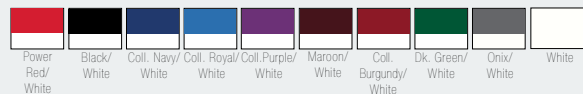

Note: Design differs slightly for men's & women's. Visit teamwear1.com for more information.