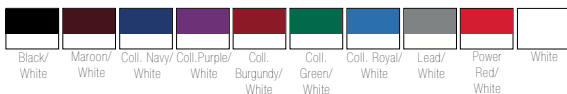

ADIDAS® CLIMALITE® LADIES UTILITY RUNNING SHORT

#346P

LIST PRICE (blank)

$34⁰⁰

GOLD DISCOUNT PRICE (blank)

$23⁸⁰

Qualifying order discounts & customization option See pgs 14-15

#XCCS330

- 100% poly double knit
- Cationic dye fabric used to mitigate color migration
- Sleek contrasting inserts
- Internal brief
- Thermal transfer Adidas® logo

Sizes: Ladies XS - 2X

ADIDAS® CLIMALITE® LADIES UTILITY SINGLET

#4964

LIST PRICE (blank)

$34⁰⁰

GOLD DISCOUNT PRICE (blank)

$24⁵⁰

Qualifying order discounts & customization option See pgs 14-15

#XCCS330

- 100% poly double knit
- Cationic dye fabric used to mitigate color migration
- Sleek contrasting inserts & racerback design
- Full mesh back & shoulders
- Thermal transfer Adidas® logo

Sizes: Ladies XS - 2X

ADIDAS® CLIMACOOL® TIRO '15 TRAINING JACKET

#6723

LIST PRICE (blank)

$65⁰⁰

GOLD DISCOUNT PRICE (blank)

$45⁵⁰

Qualifying order discounts & customization option See pgs 14-15

- 100% poly double knit
- Full front zip & sleek contrasting detailing on bottom hem & sleeves
- Two bottom hem drawstring stoppers placed inside pocket
- Includes elastic binding for improved comfort & zippered pockets
- White embroidered Adidas® logo on chest

Sizes: Adult S - 2X; Ladies XS - XL (#6722 $65)

Power Red/Black/White, Black/White, Dk. Blue/Black, Bold Blue/White

ADIDAS® CLIMACOOL® TIRO '15 TRAINING PANT

#660P

LIST PRICE (blank)

$45⁰⁰

GOLD DISCOUNT PRICE (blank)

$31⁵⁰

Qualifying order discounts & customization option See pgs 14-15

- 100% poly double knit
- Zippered pockets & Zippered leg openings
- Sleek tapered fit
- White embroidered Adidas® logo
- Inseam: 30.5" size L (Ladies 31" size M)

Sizes: Adult S - 2X; Ladies XS - XL (#663P $45)

Black/White