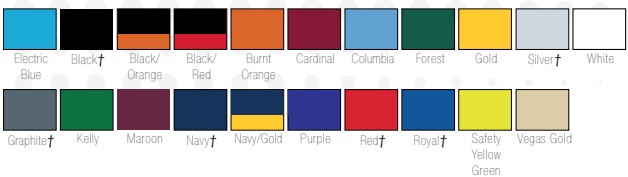

**BADGER® POLY FLEECE
HOODIE**
#1454

- 100% poly moisture management
- Side and underarm textured waffle weave panels
- Sport paneled shoulder
- Front pouch pocket with Velcro closures and top pockets with headset opening
- Youth no drawstring

Sizes: Adult XS - 4X; Youth S - L (#2454 $44.15)
Add $2 per 2X, $4 per 3X, $5 per 4X †Colors available in youth