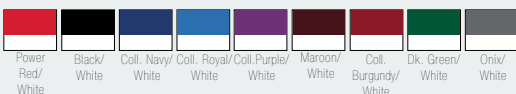

**CUSTOMIZE
YOUR TEAM GEAR**
SEE PAGE 15
FOR DECORATING OPTIONS

**SPEND MORE,
SAVE MORE.
UP TO
40% OFF**
SEE GOLD PRICING
ON PG. 14

**ADIDAS® CLIMALITE®
UTILITY RUNNING SHORT**

#345P

LIST PRICE (blank)
$34.00

GOLD DISCOUNT PRICE (blank)
$23.80

Qualifying order discounts & customization option
See pgs 14-15

- 100% poly double knit
- Cationic dye fabric used to mitigate color migration
- Sleek contrasting inserts
- Internal brief
- Thermal transfer Adidas® logo
- Inseam: 3.25" size L

Sizes: S - 3X

**ADIDAS® CLIMALITE®
UTILITY SINGLET**

#4965

LIST PRICE (blank)
$34.00

GOLD DISCOUNT PRICE (blank)
$23.80

Qualifying order discounts & customization option
See pgs 14-15

- 100% poly double knit
- Cationic dye fabric used to mitigate color migration
- Sleek contrasting inserts & racer-back design
- Full mesh back & shoulders
- Thermal transfer Adidas® logo

Sizes: S - 3X

**ADIDAS® CLIMACOOL® UTILITY
RUNNING SHORT**

#719P

LIST PRICE (blank)
$30.00

GOLD DISCOUNT PRICE (blank)
$21.00

Qualifying order discounts & customization option
See pgs 14-15

- 100% poly interlock body
- Jacquard mesh material to control color fastness
- Eye catching white poly interlock panels
- Internal brief
- Elastic waist with drawstring (Ladie's 91% poly / 9% elastain waist)
- Reflective taping
- Men's Inseam: 3.2" size L; Ladies Inseam: 3" size M

Sizes: Adult S - 2X, 3X, 4XLT Ladies XS - 2X (#723P $30) Available May 2016

**ADIDAS® CLIMACOOL® UTILITY
SINGLET / COMPRESSION TANK**

#4745

LIST PRICE (blank)
$28.00

GOLD DISCOUNT PRICE (blank)
$19.60

Qualifying order discounts & customization option
See pgs 14-15