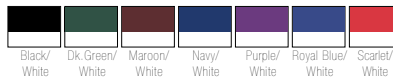

ALLESON® ELITE TRACK SINGLET

#R1LFJ

LIST PRICE (blank)
$23⁰⁰

GOLD DISCOUNT PRICE (blank)
$16¹⁰

Qualifying order discounts & customization option
See pgs 14-15

- 100% extreme plaited knit cationic colorfast poly with moisture wicking fibers
- Features a single ply body & sleek contrasting inserts on sides, shoulders & across back
- Cover hemmed neck, armholes & straight bottom

Sizes: Adult S - 2X; Youth S - L (#R1LFJY $21)

Add $3 per 2X

CUSTOMIZE FOR YOUR TEAM

SEE PAGE 15
DECORATING OPTIONS

One-Stop Uniform Customization!

Add Team Names, Numbers, Mascots & More!

ALLESON® ELITE TRACK SHORT

#R1LFP

LIST PRICE (blank)
$31⁰⁰

GOLD DISCOUNT PRICE (blank)
$21⁷⁰

Qualifying order discounts & customization option
See pgs 14-15

- 100% extreme plaited knit cationic colorfast poly with moisture wicking fibers
- 100% poly tricot knit liner
- Features single ply body with white, internal liner
- Liner features elastic leg openings
- 1.25" covered elastic waist with inside drawstring for the perfect fit
- Inseam: 4"

Sizes: Adult S - 2X; Youth S - L (#R1LFPY $29)

Add $3 per 2X

ALLESON® PERFORMANCE TRACK SINGLET

#R2LFJ

LIST PRICE (blank)
$18⁰⁰

GOLD DISCOUNT PRICE (blank)
$12⁶⁰

Qualifying order discounts & customization option
See pgs 14-15

- 100% extreme cloud warp mesh / pin dot mesh cationic colorfast poly with moisture wicking fibers
- Single ply tank body
- Features sleek two color design with contrasting top & full back
- Straight cover hemmed bottom

Sizes: Adult S - 2X; Youth S - XL (#R2LFJY $16)

Add $2 per 2X

ALLESON® PERFORMANCE TRACK SHORT

#R2LFP

LIST PRICE (blank)
$22⁰⁰

GOLD DISCOUNT PRICE (blank)
$15⁴⁰

Qualifying order discounts & customization option
See pgs 14-15