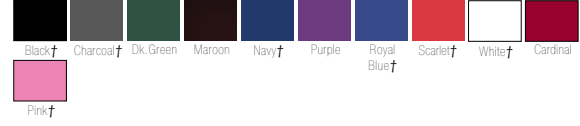

**ALLESON® GAMEDAY
QUARTER ZIP FLEECE**
#GFQZ3

LIST PRICE (blank)
$44.00

GOLD DISCOUNT PRICE (blank)
$30.80

Qualifying order discounts & customization option
See pgs 14-15

- 100% extreme Dura-Stretch cationic colorfast poly
- Features moisture wicking properties & soft brushed back
- Mechanical stretch for max range of motion
- Self-fabric collar & rounded bottom for enhanced coverage
- Includes 7" zipper

Sizes: Adult S - 3X; Youth S - XL (#GFQZ3Y $41.00); Ladies XS - 2X (#GFQZW3 $44.00)

Add $3 per 2X, $6 per 3X, †Colors available for ladies

**ALLESON® GAMEDAY
FLEECE PANT**
#GFPSZ3

LIST PRICE (blank)
$38.00

GOLD DISCOUNT PRICE (blank)
$26.60

Qualifying order discounts & customization option
See pgs 14-15

- 100% extreme Dura-Stretch cationic colorfast poly
- 2 front deep pockets
- 2" elastic waistband with drawcord
- Hemmed open bottom leg openings

Sizes: Adult S - 3X; Youth S - XL (#GFPSZ3Y $35.00)

Add $3 per 2X, $6 per 3X

**SPEND MORE,
SAVE MORE.
UP TO
40% OFF**
SEE GOLD PRICING
ON PG. 14

**BADGER® LADIES
CROP TIGHT**
#4617

LIST PRICE (blank)
$34.15

GOLD DISCOUNT PRICE (blank)
$23.90

Qualifying order discounts & customization option
See pgs 14-15

- 90% poly / 10% spandex stretch moisture management fabric
- Stretch body fit
- 3" waistband

Sizes: Ladies XS - 2X
Add $2 per 2X

**BADGER® POLY FLEECE
HOODIE**
#1454

- 100% poly moisture management
- Side and underarm textured waffle weave panels
- Sport paneled shoulder
- Front pouch pocket with Velcro closures and top pockets with headset opening
- Youth no drawstring

Sizes: Adult XS - 4X; Youth S - L (#2454 $44.15)
Add $2 per 2X, $4 per 3X, $5 per 4X †Colors available in youth

LIST PRICE (blank)
$45.60

GOLD DISCOUNT PRICE (blank)
$31.92

Qualifying order discounts & customization option
See pgs 14-15