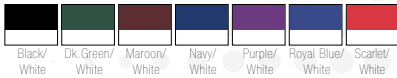

ALLESON® ELITE TRACK SINGLET

#R1LFJ

LIST PRICE (blank)
$23⁰⁰

GOLD DISCOUNT PRICE (blank)
$16¹⁰

Qualifying order discounts & customization option
See pgs 14-15

- 100% extreme plaited knit cationic colorfast poly with moisture wicking fibers
- Features a single ply body & sleek contrasting inserts on sides, shoulders & across back
- Cover hemmed neck, armholes & straight bottom

Sizes: Adult S - 2X; Youth S - L (#R1LFJY $21)

Add $3 per 2X

CUSTOMIZE FOR YOUR TEAM

SEE PAGE 15
DECORATING OPTIONS

One-Stop Uniform Customization!

Add Team Names, Numbers, Mascots & More!

ALLESON® ELITE TRACK SHORT

#R1LFP

LIST PRICE (blank)
$31⁰⁰

GOLD DISCOUNT PRICE (blank)
$21⁷⁰

Qualifying order discounts & customization option
See pgs 14-15

- 100% extreme plaited knit cationic colorfast poly with moisture wicking fibers
- 100% poly tricot knit liner
- Features single ply body with white, internal liner
- Liner features elastic leg openings
- 1.25" covered elastic waist with inside drawstring for the perfect fit
- Inseam: 4"

Sizes: Adult S - 2X; Youth S - L (#R1LFPY $29)

Add $3 per 2X