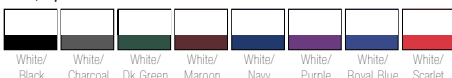

ALLESON® PERFORMANCE TRACK SINGLET

#R2LFJ

LIST PRICE (blank)
$18⁰⁰

GOLD DISCOUNT PRICE (blank)
$12⁶⁰

Qualifying order discounts & customization option
See pgs 14-15

- 100% extreme cloud warp mesh / pin dot mesh cationic colorfast poly with moisture wicking fibers
- Single ply tank body
- Features sleek two color design with contrasting top & full back
- Straight cover hemmed bottom

Sizes: Adult S - 2X; Youth S - XL (#R2LFJY $16)

Add $2 per 2X