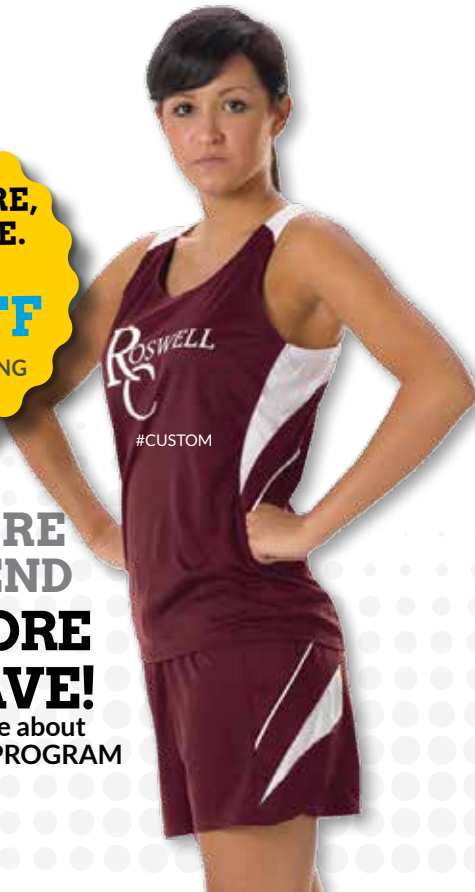

**SPEND MORE,
SAVE MORE.
UP TO
40% OFF**
SEE GOLD PRICING
ON PG. 14

**ALLESON® LADIES ELITE
TRACK SINGLET**

#R1LFJW

LIST PRICE (blank)
$22⁰⁰

GOLD DISCOUNT PRICE (blank)
$15⁴⁰

Qualifying order discounts & customization option
See pgs 14-15

- 100% extreme plaited knit cationic colorfast poly with moisture wicking fibers
- Single ply tank for breathability
- Contrasting color inserts down side seams & across shoulders
- Cover hemmed neck, armholes & straight bottom

Sizes: Ladies XS - 2X; Girls S - L (#R1KLFJWY $20) Add $3 per 2X

**ALLESON® LADIES ELITE
TRACK SHORT**

#R1LFPW

LIST PRICE (blank)
$30⁰⁰

GOLD DISCOUNT PRICE (blank)
$21⁰⁰

Qualifying order discounts & customization option
See pgs 14-15

- 100% extreme plaited knit cationic colorfast poly with moisture wicking fibers
- 100% poly tricot knit brief liner featuring elasticized leg openings
- Sleek contrasting side inserts & piping
- 1.25" covered elastic waist with concealed inside drawstring
- Features micro mesh vent V-notch for breathability
- Inseam: 3"

Sizes: Ladies XS - 2X Add $3 per 2X