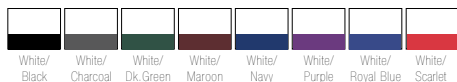

**ALLESON® LADIES
PERFORMANCE TRACK
SINGLET**

#R2LFJW

LIST PRICE (blank)
$18⁰⁰

GOLD DISCOUNT PRICE (blank)
$12⁶⁰

Qualifying order discounts & customization option
See pgs 14-15

- 100% extreme cloud warp mesh / pin dot mesh cationic colorfast poly with moisture wicking fibers
- Features a single ply body & sleek contrasting top & full back
- Fabric is ultra-breathable & picking resistant
- Straight cover hemmed bottom

Sizes: Ladies XS - 2X Add $2 per 2X