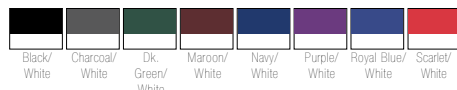

**ALLESON® LADIES
PERFORMANCE TRACK
SHORT**

#R2LFPW

LIST PRICE (blank)
$22⁰⁰

GOLD DISCOUNT PRICE (blank)
$15⁴⁰

Qualifying order discounts & customization option
See pgs 14-15

- 100% extreme cloud warp mesh cationic colorfast poly with moisture wicking fibers
- 100% poly tricot knit liner
- Features self-material contrasting leg & side trim
- Single ply body with liner featuring elastic leg openings
- 1.25" covered elastic waist with concealed drawcord
- V-notch on sides for breathability & mobility
- Inseam: 3"

Sizes: Ladies XS - 2X Add $2 per 2X