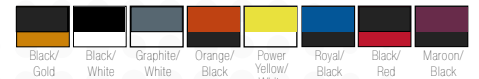

AUGUSTA® LADIES SPRINT SHORT

#337

- Inseam: 4"
- See right for more details

Sizes: Ladies XS - 2X (#337 $19)