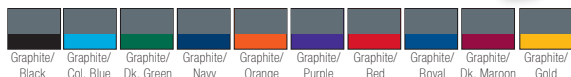

GILDAN® HOODIE

#18500

LIST PRICE (blank)

$19.99

GOLD DISCOUNT PRICE (blank)
$13.99

Qualifying order discounts & customization option. See pgs. 26-27

- 50% cotton / 50% poly fleece
- Double lined hood with matching drawstring (adult only)
- Double-needle hood, shoulder and pouch pocket; set-in sleeves; athletic rib with spandex

Sizes: Adult S - 5XL*, Youth XS - XL (#18500B $19.00)
*Add $2 for 2X, $3 for 3X, $4 for 4X, $5 for 5X

DISCOUNT PACK PRICING! CALL TODAY!

GILDAN® CREWNECK SWEATSHIRT

#18000

LIST PRICE (blank)

$14.99

GOLD DISCOUNT PRICE (blank)
$10.49

Qualifying order discounts & customization option. See pgs. 26-27

- 50% cotton / 50% poly blend fleece
- Double-needle stitching; set-in sleeves
- 1" x 1" athletic rib knit cuffs and waistband with spandex

Sizes: Adult S - 5XL*, Youth XS - XL (#18000B $11.00)
*Add $2 for 2X, $3 for 3X, $4 for 4X, $5 for 5X

GILDAN® OPEN BOTTOM SWEATPANT

#18400

LIST PRICE (blank)

$15.00

GOLD DISCOUNT PRICE (blank)
$10.50

Qualifying order discounts & customization option. See pgs. 26-27

- 50% cotton / 50% poly blend fleece with elastic drawstring waistband
- Slightly tapered leg with open bottom

Sizes: Adult S - 5X*, Ladies S - 2X (#18400FL), Youth S - XL (#18400B)
*Add $2 for 2X, $3 for 3X, $4 for 4X, $5 for 5X
†Not Available in Ladies. ††Not Available in Youth. †Ladies Only.

GILDAN® SWEATPANT

#18200

LIST PRICE (blank)

$14.00

GOLD DISCOUNT PRICE (blank)
$9.80

Qualifying order discounts & customization option. See pgs. 26-27

- 50% cotton / 50% poly blend fleece with elastic drawstring waistband (adult only)
- Elasticized cuffs with casual comfort fit

Sizes: Adult S - 2X*, Youth S - XL (#18200B)
*Add $2 for 2X, $3 for 3X, $4 for 4X, $5 for 5X
†Not Available in Ladies. ††Not Available in Youth. †Ladies Only.