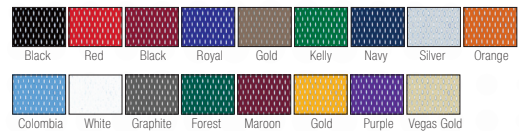

LIST PRICE
\$3330

TEAM PACKS

HUGE Savings with Larger Quantities!
 Buying over 72 packs? Take \$2 off per pack!

Popular T-Shirt Colors

Popular Mesh Short Colors

More colors available. Go to sportdecal.com

Ordering Information: