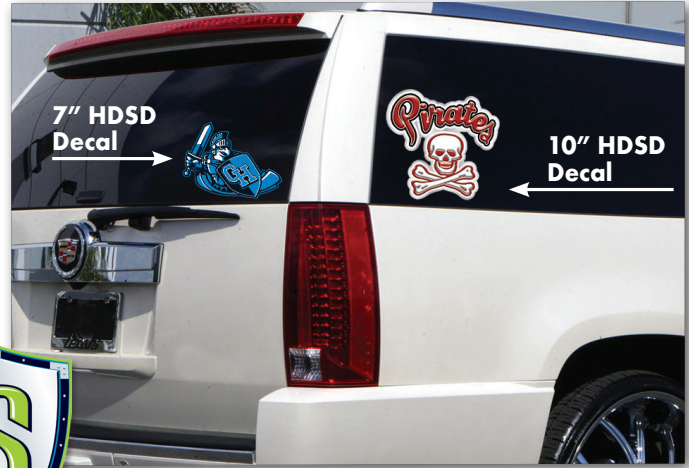

HDSD HI-DEF SPIRIT DECALS™

- FREE custom artwork!
- Unlimited colors
- Hi-Def designs
- Cut to shape-just peel and stick!

GREAT FOR...

- School Spirit • Fundraisers • Playoffs • Homecoming Spirit Week

SPORT-CUT VINYL DECALS

- FREE custom artwork!
- Order a personalized decal for everyone on the team!
- Solid-color vinyl won't fade or crack
- Cut to shape-just peel and stick!