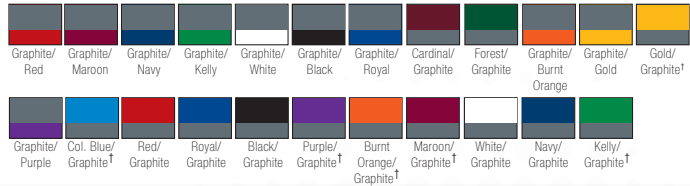

BADGER® DRIVE LONG SLEEVE TEE

#4157

LIST PRICE (blank)
$25⁶⁰

GOLD DISCOUNT PRICE (blank)
$17⁹²

Qualifying order discounts & customization option.
See pgs. 26-27

- 100% moisture wicking / antimicrobial poly
- Features contrasting inserts & piping
- Double-needle hem & self-fabric collar

Sizes: Adult S - 4X*

*Add $2 per 2X, $3 per 3X, $5 per 4X †Colors not available

BADGER® DRIVE SHORT SLEEVE TEE

#4147

LIST PRICE (blank)
$20⁴⁵

GOLD DISCOUNT PRICE (blank)
$14³²

Qualifying order discounts & customization option.
See pgs. 26-27

- 100% moisture wicking / antimicrobial poly
- Features contrasting inserts with piping
- Self-fabric collar

Sizes: Adult S - 4X*, Youth XS - L (#2147 $19.85)

*Add $3 per 2X, $2 per 3X, $5 per 4X

BADGER® DRIVE POCKETED SHORT

#4117

LIST PRICE (blank)
$22⁷⁵

GOLD DISCOUNT PRICE (blank)
$15⁹³

Qualifying order discounts & customization option.
See pgs. 26-27

- 100% moisture wicking / antimicrobial poly
- Features contrasting inserts with piping on back leg
- 2" covered elastic waist with drawstring
- Two deep side pockets

Sizes: Adult S - 4X*

*Add $2 per 2X, $3 per 3X, $5 per 4X †Colors not available

CUSTOMIZE YOUR PACK. YOUR WAY. | **SAVE AN EXTRA 10% WHEN YOU BUY SHORT & SHIRT**

MAKE IT YOUR OWN! CUSTOMIZATION OPTIONS ARE ENDLESS!
GO TO PGS. 26-27 FOR OPTIONS.

BADGER® DRIVE LADIES TEE

#4167

LIST PRICE (blank)
$20⁴⁵

GOLD DISCOUNT PRICE (blank)
$14³²

Qualifying order discounts & customization option
See pgs. 26-27

- 100% high performance moisture wicking poly
- Antimicrobial properties
- Ultra-sleek contrasting inserts with piping

Sizes: Ladies XS - 2X*,

*Add $2 per 2X

BADGER® DRIVE HOODIE

#1465

LIST PRICE (blank)
$52⁷⁵

GOLD DISCOUNT PRICE (blank)
$36⁹³

Qualifying order discounts & customization option
See pgs. 26-27