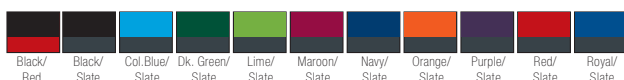

- 100% poly wicking knit
- Contrasting color raglan sleeves
- Ladies fit available

Sizes: Adult S - 4X*, Ladies XS - 3X* (#5405)

*Add $2 for 2X, $3 for 3X, $4 for 4X