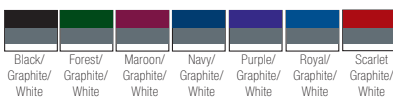

Sizes: Adult S - 3X*

*Add \$3 for 2X, \$6 for 3X

AUGUSTA® HOODED FLEECE LINED JACKET

#3280

LIST PRICE (blank)
\$47⁷⁰

GOLD DISCOUNT PRICE (blank)
\$33³⁹

Qualifying order discounts & customization option. See pgs 26-27