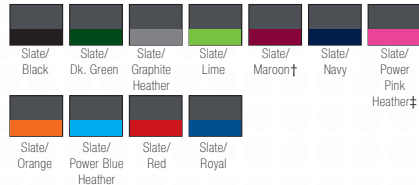

AUGUSTA® RECORD SETTER PULLOVER

#3620

LIST PRICE (blank)
$33⁹⁰

GOLD DISCOUNT PRICE (blank)
$23⁷³

Qualifying order discounts & customization option. See pgs 26-27

- 100% poly knit interlock
- Contrasting front panel for a pop of color
- Pullover style with quarter zip with zipper garage
- Includes hidden possession pocket

Sizes: Adult XS - 3X*, Ladies XS - 2X* (#3622)

*Add $2 per 2X, $4 per 3X

†Color not available in ladies, ‡Color available in ladies only