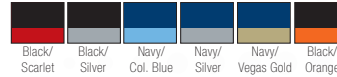

CLIFF KEEN® RACERBACK LADIES SINGLET

#LW79OKC

LIST PRICE (blank)
$47⁸⁰

GOLD DISCOUNT PRICE (blank)
$33⁴⁶

Qualifying order discounts & customization option. See pgs. 26-27

- 100% moisture wicking lycra
- Ultra-comfortable fit for female wrestler
- Compression fit reduces muscle fatigue
- Sleek solid color design with rib-knit trim
- Racerback cut for added mobility
- Elastic leg bottoms

Sizes: Ladies XS - XL

CLIFF KEEN® GUILLOTINE COMPRESSION GEAR® SINGLET

#LCAC43J

LIST PRICE (blank)
$58²⁰

GOLD DISCOUNT PRICE (blank)
$40⁷⁴

Qualifying order discounts & customization option. See pgs. 26-27

- 100% moisture wicking lycra
- Acts as a second skin on the mat
- Compression fabric reduces muscle fatigue
- Comfortable rib-knit neck & arm trim with elastic leg bottoms
- Sleek contrasting sides

Sizes: Adult 3XS - 2X*

*Add $2 per 2X

CLIFF KEEN® RELENTLESS COMPRESSION GEAR® SINGLET

#L7943J

LIST PRICE (blank)
$46⁰⁰

GOLD DISCOUNT PRICE (blank)
$32²⁰

Qualifying order discounts & customization option. See pgs. 26-27

- Moisture wicking, MXS® fabric for increased comfort & performance
- Singlet acts as a second skin providing reduced muscle fatigue
- Features a rib-knit neck & arm trim with sewn-in elastic leg bottoms
- Legal cut for FILA / Freestyle & Folkstyle

Sizes: Adult 3XS - 3X*

*Add $6 per 2X and 3X

CLIFF KEEN® ESCAPE STOCK COMPRESSION GEAR® SINGLET

#L79RH43J

LIST PRICE (blank)
$52⁵⁰

GOLD DISCOUNT PRICE (blank)
$36⁷⁵

Qualifying order discounts & customization option. See pgs. 26-27

- Moisture wicking performance fabric
- Sleek contrasting inserts & piping
- Compression fabric reduces muscle fatigue

Sizes: Adult 3XS - 3X*

*Add $7 per 2X and 3X

CLIFF KEEN® WRESTLING MESH BACKPACK

#MBP13

LIST PRICE (blank)
$33⁰⁰