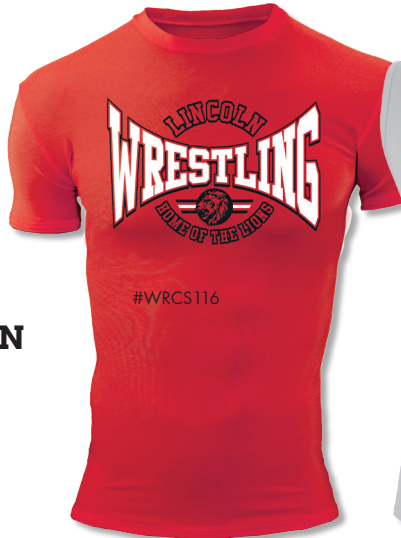

CREATE YOUR MY SPIRITWEAR SHOP™ FOR YOUR SCHOOL OR ORGANIZATION!

CALL FOR INFO
800-460-0539

CUSTOMIZE FOR YOUR TEAM

SEE PAGE 27 FOR CUSTOMIZING OPTIONS

BADGER® PRO-COMPRESSION SHIRTS

- Short sleeve & sleeveless 83% poly / 17% spandex
- Long sleeve 63% nylon / 23% poly / 14% spandex
- Moisture wicking fabric
- Stretch body fit with sleek self-fabric collar
- Double-needle hem