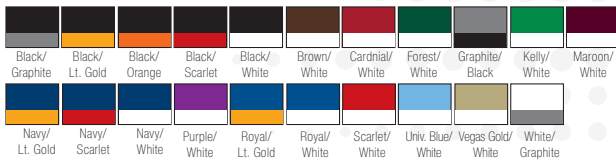

- Dry-Excel™ performance fabric
- Features a horizontal textured stripe with high mechanical stretch
- Includes snag resistant technology
- V-neck with a contoured hem
- Classic cut and fit

Sizes: Ladies XS - 3X*, Adult S - 4X* (#222530 $33.00)

*Add $4 for 2X, $7 for 3X, $10 for 4X