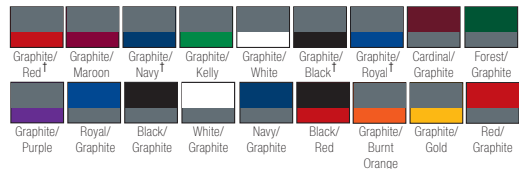

Sizes: Adult XS - 4X*, Youth XS - L (#2465 \$51.30)

*Add \$3 per 2X, \$3 per 3X, \$5 per 4X

†Colors available in youth

BADGER® FUSION SHORT SLEEVE TEE

#4340

LIST PRICE (blank)

\$23³⁰

GOLD DISCOUNT PRICE (blank)