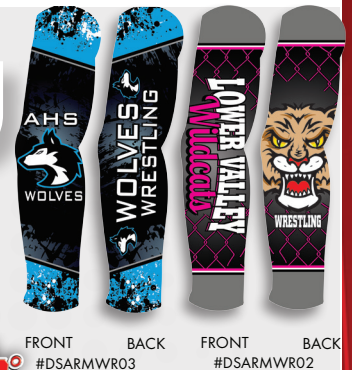

Call for more details and instruction on creating your custom roster tee!

CUSTOM EXTREME DYE SUB DESIGNS

Don't see a design you like? We will create one for you!

VAPOR® SLEEVES
 LIST PRICE (blank) **\$5.00**
 GOLD DISCOUNT PRICE (blank) **\$3.50**

Qualifying order discounts & customization option. See pgs 26-27

- 93% poly / 7% lycra
- Moisture management fabric that is tough but breathable

SIZES: Adult S, L
 ITEM: CAS1000-S, CAS1000-L

SPORT TOWELS
 LIST PRICE (blank) **\$4.99**
 GOLD DISCOUNT PRICE (blank) **\$3.49**